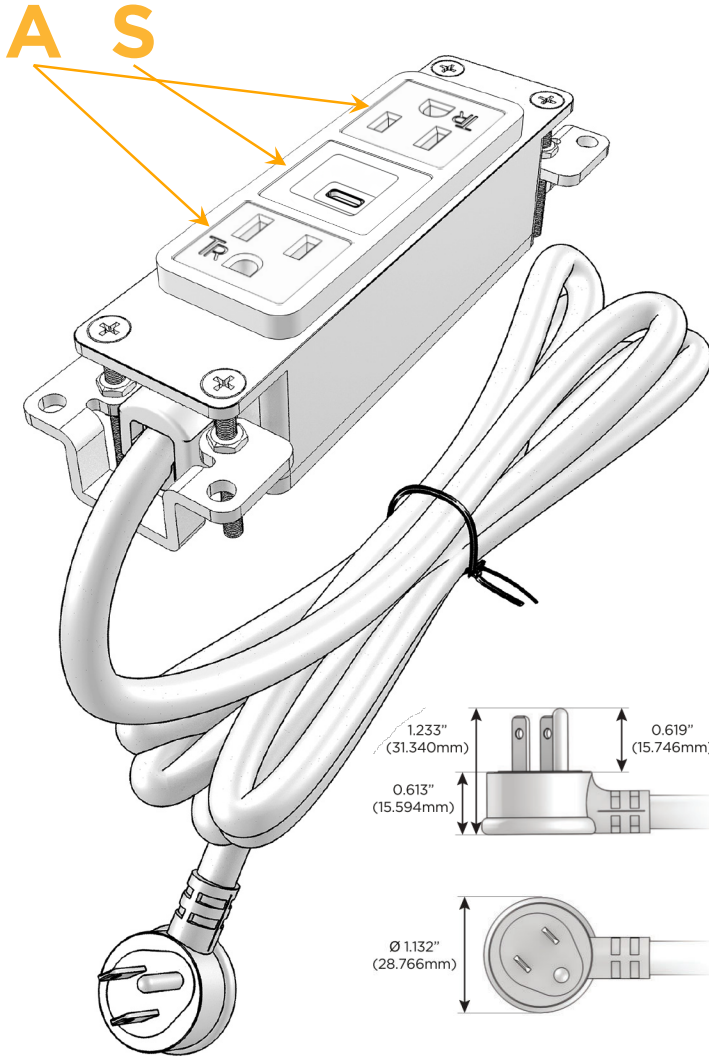

M-POWER-3T

AC POWER & DATA CONNECTIVITY SOLUTION

M-POWER-3TW-ASA-BRAAB

Specs:

Modules/Ports:

- **A** Tamper Resistant AC Receptacle
- **S** USB-C (25W High Speed Charging Port)

Distributed by

Mormax Company, Inc.

8 Westchester Plaza

Elmsford, NY 10523

914-699-0101

sales@mormax.com

mormax.com