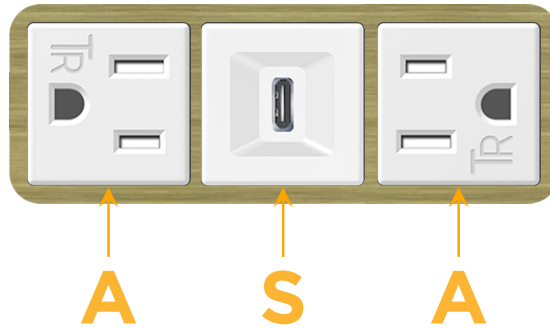

Bezel Finish: **BRASS ANTIQUED (ABS)**

Custom Finishes Available M-POWER-3TW-ASA-BRAAB

Features:

Module/Port Options:

- A** Tamper Resistant AC Receptacle
- E** USB-A & USB-C (20W)
- M** Double USB-A (Fast Charging Ports - 18W)
- H** HDMI
- 6** CAT 6
- 12** RJ 12
- X** Switched AC
- Y** 3-Way Switch (Low Voltage)
- V** USB-C (45W High Speed Charging Port)
- S** USB-C (25W High Speed Charging Port)
- R** Switched AC (Rocker Switch)
- D** Dimmer Switch

Plug:

Supplied with Low Profile Flat 45° Angle 120 VAC Plug

Optional Standard Straight 120 VAC Plug

Optional Straight 120 VAC Pass-through Plug

- CLEAN, COMPACT DESIGN
- STREAMLINED
- LOW PROFILE
- SIDE-EXITING CORDS
- PLUG & PLAY
- 6' AC CORD & PLUG (FLAT PLUG STANDARD)
- CUSTOMIZABLE CONFIGURATIONS AND FINISHES
- UL LISTED FOR MOUNTING IN FURNITURE
- 15A

M-POWER-3T

AC POWER & DATA CONNECTIVITY SOLUTION

M-POWER-3TW-ASA-BRAAB

Specs:

Modules/Ports:

- A** Tamper Resistant AC Receptacle
- S** USB-C (25W High Speed Charging Port)

Distributed by

Mormax Company, Inc.