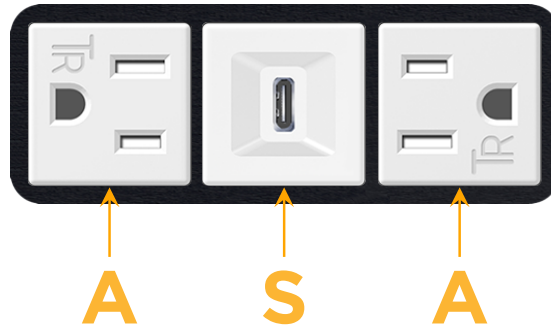

M-POWER-3T

AC POWER & DATA CONNECTIVITY SOLUTION

M-POWER-3TW-ASA-B2AB

Distributed by

Mormax Company, Inc.

8 Westchester Plaza

Elmsford, NY 10523

914-699-0101

sales@mormax.com

mormax.com

Metro Light & Power's line of power & data solutions offers sophisticated design elements combined with greater ease of installation. Streamlined and low-profile, enhanced by side-exiting cords, our outlets advance the industry with their cutting edge look and feel. We believe flexibility is key, and we provide a variety of mounting options, including the ability to mount in limited spaces. Our outlets are available in many finishes and configurations, in addition to a custom color and finish capability for our clients.

Bezel Finish: **SATIN BLACK (ABS)**

Custom Finishes Available M-POWER-3TW-ASA-B2AB

Features:

Module/Port Options:

- **A** Tamper Resistant AC Receptacle
- **E** USB-A & USB-C (20W)
- **M** Double USB-A (Fast Charging Ports - 18W)
- **H** HDMI
- **6** CAT 6
- **12** RJ 12
- **X** Switched AC
- **Y** 3-Way Switch (Low Voltage)
- **V** USB-C (45W High Speed Charging Port)
- **S** USB-C (25W High Speed Charging Port)
- **R** Switched AC (Rocker Switch)
- **D** Dimmer Switch

Plug:

Supplied with Low Profile Flat 45° Angle 120 VAC Plug

Optional Standard Straight 120 VAC Plug

Optional Straight 120 VAC Pass-through Plug

- CLEAN, COMPACT DESIGN
- STREAMLINED
- LOW PROFILE
- SIDE-EXITING CORDS
- PLUG & PLAY
- 6' AC CORD & PLUG (FLAT PLUG STANDARD)
- CUSTOMIZABLE CONFIGURATIONS AND FINISHES
- UL LISTED FOR MOUNTING IN FURNITURE
- 15A