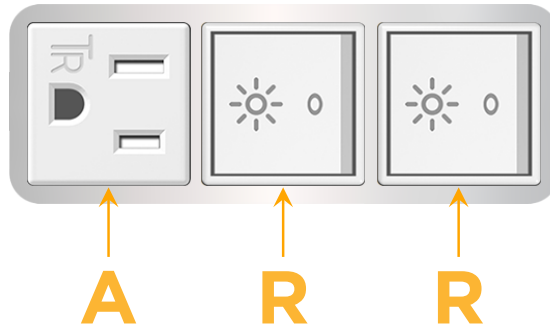

M-POWER-3T

AC POWER & DATA CONNECTIVITY SOLUTION

M-POWER-3TW-ARR-CRAB

Distributed by

Mormax Company, Inc.

8 Westchester Plaza

Elmsford, NY 10523

914-699-0101

sales@mormax.com

mormax.com

Metro Light & Power's line of power & data solutions offers sophisticated design elements combined with greater ease of installation. Streamlined and low-profile, enhanced by side-exiting cords, our outlets advance the industry with their cutting edge look and feel. We believe flexibility is key, and we provide a variety of mounting options, including the ability to mount in limited spaces. Our outlets are available in many finishes and configurations, in addition to a custom color and finish capability for our clients.

Bezel Finish: **CHROME (ABS)**
Custom Finishes Available M-POWER-3TW-ARR-CRAB

Features:

Module/Port Options:

- **A** Tamper Resistant AC Receptacle
- **E** USB-A & USB-C (20W)
- **M** Double USB-A (Fast Charging Ports - 18W)
- **H** HDMI
- **6** CAT 6
- **12** RJ 12
- **X** Switched AC
- **Y** 3-Way Switch (Low Voltage)
- **V** USB-C (45W High Speed Charging Port)
- **S** USB-C (25W High Speed Charging Port)
- **R** Switched AC (Rocker Switch)
- **D** Dimmer Switch

Plug:

Supplied with Low Profile Flat 45° Angle 120 VAC Plug

Optional Standard Straight 120 VAC Plug

Optional Straight 120 VAC Pass-through Plug

- CLEAN, COMPACT DESIGN
- STREAMLINED
- LOW PROFILE
- SIDE-EXITING CORDS
- PLUG & PLAY
- 6' AC CORD & PLUG (FLAT PLUG STANDARD)
- CUSTOMIZABLE CONFIGURATIONS AND FINISHES
- UL LISTED FOR MOUNTING IN FURNITURE
- 15A