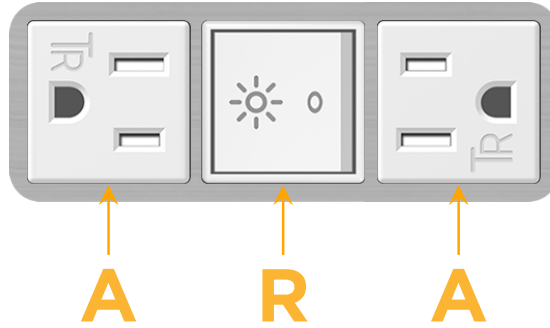

M-POWER-3T

AC POWER & DATA CONNECTIVITY SOLUTION

M-POWER-3TW-ARA-SS4B

Distributed by

Mormax Company, Inc.

8 Westchester Plaza

Elmsford, NY 10523

914-699-0101

sales@mormax.com

mormax.com

Metro Light & Power's line of power & data solutions offers sophisticated design elements combined with greater ease of installation. Streamlined and low-profile, enhanced by side-exiting cords, our outlets advance the industry with their cutting edge look and feel. We believe flexibility is key, and we provide a variety of mounting options, including the ability to mount in limited spaces. Our outlets are available in many finishes and configurations, in addition to a custom color and finish capability for our clients.

Bezel Finish: **STAINLESS STEEL BRUSHED**

Custom Finishes Available M-POWER-3TW-ARA-SS4B

Features:

Module/Port Options:

- **A** Tamper Resistant AC Receptacle
- **E** USB-A & USB-C (20W)
- **M** Double USB-A (Fast Charging Ports - 18W)
- **H** HDMI
- **6** CAT 6
- **12** RJ 12
- **X** Switched AC
- **Y** 3-Way Switch (Low Voltage)
- **V** USB-C (45W High Speed Charging Port)
- **S** USB-C (25W High Speed Charging Port)
- **R** Switched AC (Rocker Switch)
- **D** Dimmer Switch

Plug:

Supplied with Low Profile Flat 45° Angle 120 VAC Plug

Optional Standard Straight 120 VAC Plug

Optional Straight 120 VAC Pass-through Plug

- CLEAN, COMPACT DESIGN
- STREAMLINED
- LOW PROFILE
- SIDE-EXITING CORDS
- PLUG & PLAY
- 6' AC CORD & PLUG (FLAT PLUG STANDARD)
- CUSTOMIZABLE CONFIGURATIONS AND FINISHES
- UL LISTED FOR MOUNTING IN FURNITURE
- 15A