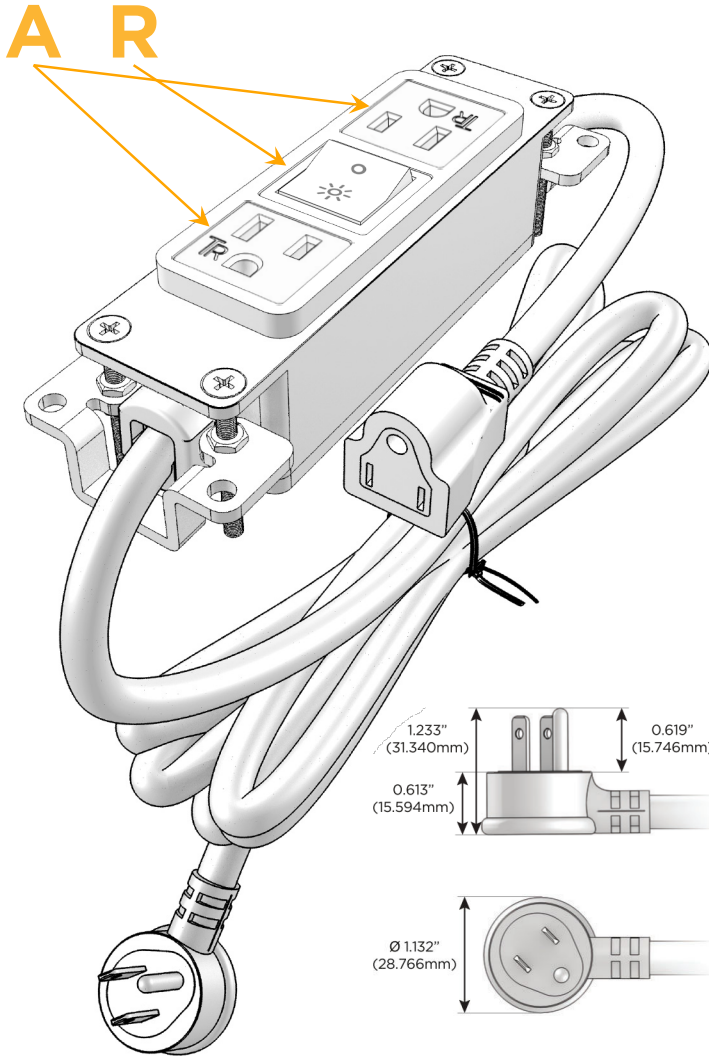

M-POWER-3T

AC POWER & DATA CONNECTIVITY SOLUTION

M-POWER-3TW-ARA-SS4B

Specs:

Modules/Ports:

- **A** Tamper Resistant AC Receptacle
- **R** Switched AC (Rocker Switch)

Distributed by

Mormax Company, Inc.

8 Westchester Plaza

Elmsford, NY 10523

914-699-0101

sales@mormax.com

mormax.com