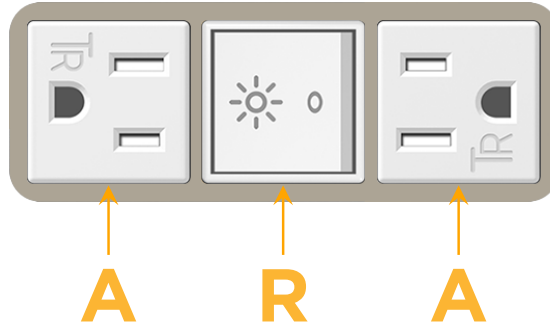

M-POWER-3T

AC POWER & DATA CONNECTIVITY SOLUTION

M-POWER-3TW-ARA-SAB

Distributed by

Mormax Company, Inc.

8 Westchester Plaza

Elmsford, NY 10523

914-699-0101

sales@mormax.com

mormax.com

Metro Light & Power's line of power & data solutions offers sophisticated design elements combined with greater ease of installation. Streamlined and low-profile, enhanced by side-exiting cords, our outlets advance the industry with their cutting edge look and feel. We believe flexibility is key, and we provide a variety of mounting options, including the ability to mount in limited spaces. Our outlets are available in many finishes and configurations, in addition to a custom color and finish capability for our clients.

Bezel Finish: **SATIN NICKEL (ABS)**

Custom Finishes Available M-POWER-3TW-ARA-SAB

Features:

Module/Port Options:

- **A** Tamper Resistant AC Receptacle
- **E** USB-A & USB-C (20W)
- **M** Double USB-A (Fast Charging Ports - 18W)
- **H** HDMI
- **6** CAT 6
- **12** RJ 12
- **X** Switched AC
- **Y** 3-Way Switch (Low Voltage)
- **V** USB-C (45W High Speed Charging Port)
- **S** USB-C (25W High Speed Charging Port)
- **R** Switched AC (Rocker Switch)
- **D** Dimmer Switch

Plug:

Supplied with Low Profile Flat 45° Angle 120 VAC Plug

Optional Standard Straight 120 VAC Plug

Optional Straight 120 VAC Pass-through Plug

- CLEAN, COMPACT DESIGN
- STREAMLINED
- LOW PROFILE
- SIDE-EXITING CORDS
- PLUG & PLAY
- 6' AC CORD & PLUG (FLAT PLUG STANDARD)
- CUSTOMIZABLE CONFIGURATIONS AND FINISHES
- UL LISTED FOR MOUNTING IN FURNITURE
- 15A