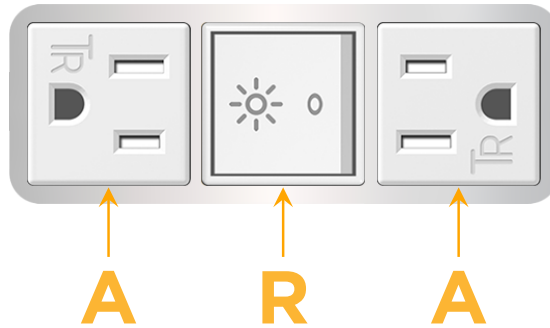

M-POWER-3T

AC POWER & DATA CONNECTIVITY SOLUTION

M-POWER-3TW-ARA-CRAB

Distributed by

Mormax Company, Inc.

8 Westchester Plaza

Elmsford, NY 10523

914-699-0101

sales@mormax.com

mormax.com

Metro Light & Power's line of power & data solutions offers sophisticated design elements combined with greater ease of installation. Streamlined and low-profile, enhanced by side-exiting cords, our outlets advance the industry with their cutting edge look and feel. We believe flexibility is key, and we provide a variety of mounting options, including the ability to mount in limited spaces. Our outlets are available in many finishes and configurations, in addition to a custom color and finish capability for our clients.

Bezel Finish: **CHROME (ABS)**
Custom Finishes Available M-POWER-3TW-ARA-CRAB

Features:

Module/Port Options:

- **A** Tamper Resistant AC Receptacle
- **E** USB-A & USB-C (20W)
- **M** Double USB-A (Fast Charging Ports - 18W)
- **H** HDMI
- **6** CAT 6
- **12** RJ 12
- **X** Switched AC
- **Y** 3-Way Switch (Low Voltage)
- **V** USB-C (45W High Speed Charging Port)
- **S** USB-C (25W High Speed Charging Port)
- **R** Switched AC (Rocker Switch)
- **D** Dimmer Switch

Plug:

- Supplied with Low Profile Flat 45° Angle 120 VAC Plug
- Optional Standard Straight 120 VAC Plug
- Optional Straight 120 VAC Pass-through Plug

- CLEAN, COMPACT DESIGN
- STREAMLINED
- LOW PROFILE
- SIDE-EXITING CORDS
- PLUG & PLAY
- 6' AC CORD & PLUG (FLAT PLUG STANDARD)
- CUSTOMIZABLE CONFIGURATIONS AND FINISHES
- UL LISTED FOR MOUNTING IN FURNITURE
- 15A