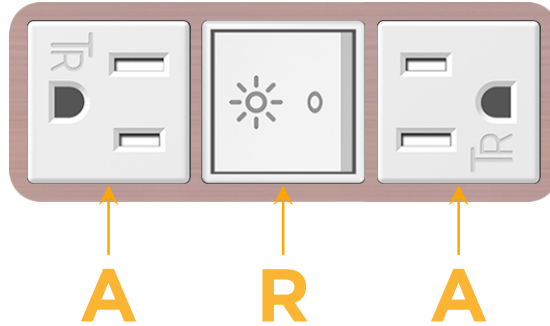

M-POWER-3T

AC POWER & DATA CONNECTIVITY SOLUTION

M-POWER-3TW-ARA-CHAB

Distributed by

Mormax Company, Inc.

8 Westchester Plaza

Elmsford, NY 10523

914-699-0101

sales@mormax.com

mormax.com

Metro Light & Power's line of power & data solutions offers sophisticated design elements combined with greater ease of installation. Streamlined and low-profile, enhanced by side-exiting cords, our outlets advance the industry with their cutting edge look and feel. We believe flexibility is key, and we provide a variety of mounting options, including the ability to mount in limited spaces. Our outlets are available in many finishes and configurations, in addition to a custom color and finish capability for our clients.

Bezel Finish: **CHAMPAGNE (ABS)**

Custom Finishes Available M-POWER-3TW-ARA-CHAB

Features:

Module/Port Options:

- **A** Tamper Resistant AC Receptacle
- **E** USB-A & USB-C (20W)
- **M** Double USB-A (Fast Charging Ports - 18W)
- **H** HDMI
- **6** CAT 6
- **12** RJ 12
- **X** Switched AC
- **Y** 3-Way Switch (Low Voltage)
- **V** USB-C (45W High Speed Charging Port)
- **S** USB-C (25W High Speed Charging Port)
- **R** Switched AC (Rocker Switch)
- **D** Dimmer Switch

Plug:

Supplied with Low Profile Flat 45° Angle 120 VAC Plug

Optional Standard Straight 120 VAC Plug

Optional Straight 120 VAC Pass-through Plug

- CLEAN, COMPACT DESIGN
- STREAMLINED
- LOW PROFILE
- SIDE-EXITING CORDS
- PLUG & PLAY
- 6' AC CORD & PLUG (FLAT PLUG STANDARD)
- CUSTOMIZABLE CONFIGURATIONS AND FINISHES
- UL LISTED FOR MOUNTING IN FURNITURE
- 15A