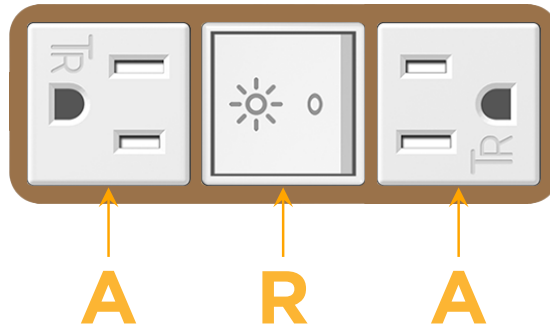

M-POWER-3T

AC POWER & DATA CONNECTIVITY SOLUTION

M-POWER-3TW-ARA-BZB

Distributed by

Mormax Company, Inc.

8 Westchester Plaza

Elmsford, NY 10523

914-699-0101

sales@mormax.com

mormax.com

Metro Light & Power's line of power & data solutions offers sophisticated design elements combined with greater ease of installation. Streamlined and low-profile, enhanced by side-exiting cords, our outlets advance the industry with their cutting edge look and feel. We believe flexibility is key, and we provide a variety of mounting options, including the ability to mount in limited spaces. Our outlets are available in many finishes and configurations, in addition to a custom color and finish capability for our clients.

Bezel Finish: **SOLID BRONZE**

Custom Finishes Available M-POWER-3TW-ARA-BZB

Features:

Module/Port Options:

- **A** Tamper Resistant AC Receptacle
- **E** USB-A & USB-C (20W)
- **M** Double USB-A (Fast Charging Ports - 18W)
- **H** HDMI
- **6** CAT 6
- **12** RJ 12
- **X** Switched AC
- **Y** 3-Way Switch (Low Voltage)
- **V** USB-C (45W High Speed Charging Port)
- **S** USB-C (25W High Speed Charging Port)
- **R** Switched AC (Rocker Switch)
- **D** Dimmer Switch

Plug:

Supplied with Low Profile Flat 45° Angle 120 VAC Plug

Optional Standard Straight 120 VAC Plug

Optional Straight 120 VAC Pass-through Plug

- CLEAN, COMPACT DESIGN
- STREAMLINED
- LOW PROFILE
- SIDE-EXITING CORDS
- PLUG & PLAY
- 6' AC CORD & PLUG (FLAT PLUG STANDARD)
- CUSTOMIZABLE CONFIGURATIONS AND FINISHES
- UL LISTED FOR MOUNTING IN FURNITURE
- 15A