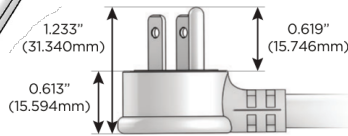

M-POWER-3T

AC POWER & DATA CONNECTIVITY SOLUTION

M-POWER-3TW-ARA-BZB

Specs:

Modules/Ports:

- **A** Tamper Resistant AC Receptacle
- **R** Switched AC (Rocker Switch)

Distributed by

Mormax Company, Inc.

8 Westchester Plaza

Elmsford, NY 10523

914-699-0101

sales@mormax.com

mormax.com

TOP