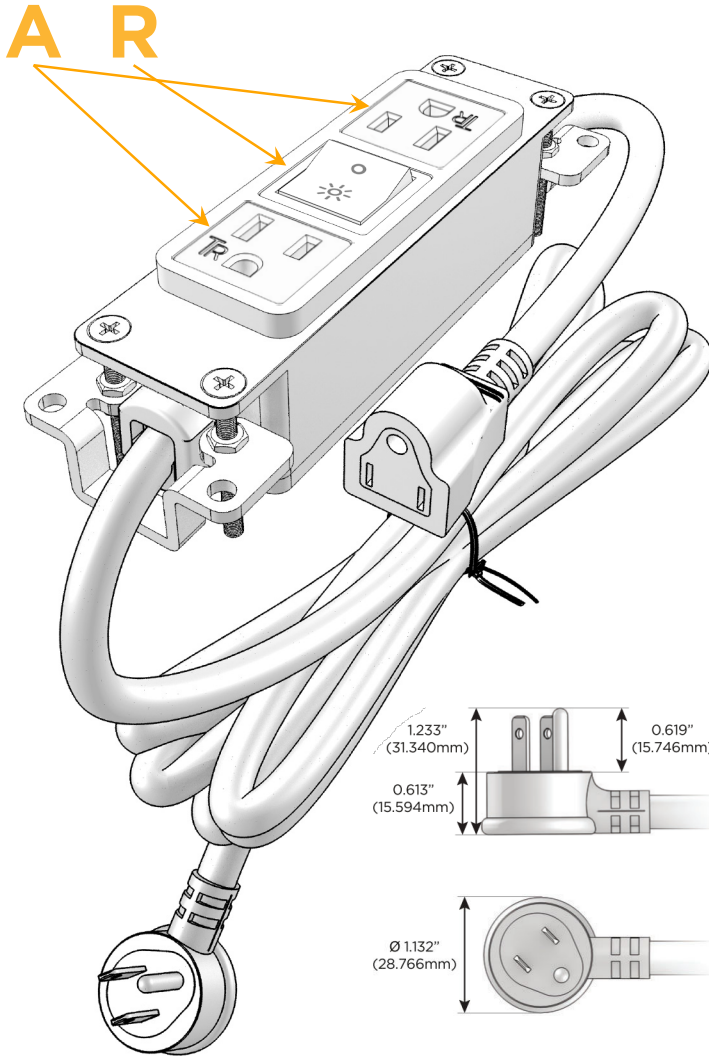

M-POWER-3T

AC POWER & DATA CONNECTIVITY SOLUTION

M-POWER-3TW-ARA-BZB

Specs:

Modules/Ports:

- **A** Tamper Resistant AC Receptacle
- **R** Switched AC (Rocker Switch)

Distributed by

Mormax Company, Inc.

8 Westchester Plaza

Elmsford, NY 10523

914-699-0101

sales@mormax.com

mormax.com