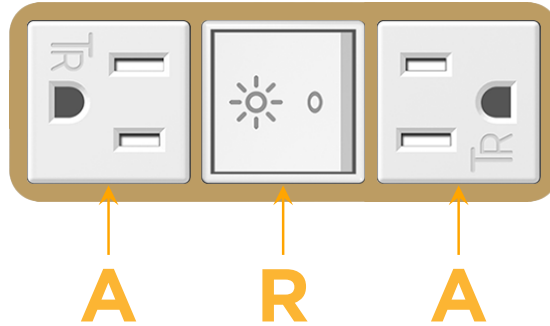

Bezel Finish: **STANDARD BRONZE (ABS)**

Custom Finishes Available M-POWER-3TW-ARA-BZAB

Features:

Module/Port Options:

- A** Tamper Resistant AC Receptacle
- E** USB-A & USB-C (20W)
- M** Double USB-A (Fast Charging Ports - 18W)
- H** HDMI
- 6** CAT 6
- 12** RJ 12
- X** Switched AC
- Y** 3-Way Switch (Low Voltage)
- V** USB-C (45W High Speed Charging Port)
- S** USB-C (25W High Speed Charging Port)
- R** Switched AC (Rocker Switch)
- D** Dimmer Switch

M-POWER-3T

AC POWER & DATA CONNECTIVITY SOLUTION

M-POWER-3TW-ARA-BZAB

Specs:

Modules/Ports:

- A** Tamper Resistant AC Receptacle
- R** Switched AC (Rocker Switch)

Distributed by

Mormax Company, Inc.