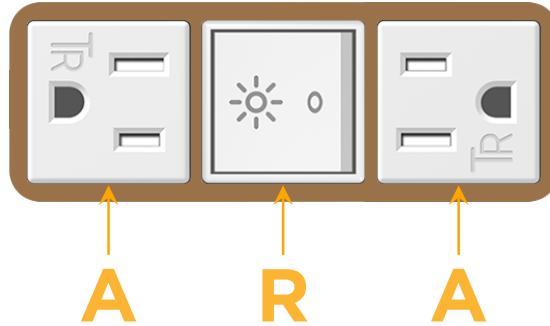

M-POWER-3T

AC POWER & DATA CONNECTIVITY SOLUTION

M-POWER-3TW-ARA-BZ5AB

Distributed by

Mormax Company, Inc.

8 Westchester Plaza

Elmsford, NY 10523

914-699-0101

sales@mormax.com

mormax.com

Metro Light & Power's line of power & data solutions offers sophisticated design elements combined with greater ease of installation. Streamlined and low-profile, enhanced by side-exiting cords, our outlets advance the industry with their cutting edge look and feel. We believe flexibility is key, and we provide a variety of mounting options, including the ability to mount in limited spaces. Our outlets are available in many finishes and configurations, in addition to a custom color and finish capability for our clients.

Bezel Finish: **ARCHITECTURAL BRONZE (ABS)**

Custom Finishes Available M-POWER-3TW-ARA-BZ5AB

Features:

Module/Port Options:

- **A** Tamper Resistant AC Receptacle
- **E** USB-A & USB-C (20W)
- **M** Double USB-A (Fast Charging Ports - 18W)
- **H** HDMI
- **6** CAT 6
- **12** RJ 12
- **X** Switched AC
- **Y** 3-Way Switch (Low Voltage)
- **V** USB-C (45W High Speed Charging Port)
- **S** USB-C (25W High Speed Charging Port)
- **R** Switched AC (Rocker Switch)
- **D** Dimmer Switch

Plug:

Supplied with Low Profile Flat 45° Angle 120 VAC Plug

Optional Standard Straight 120 VAC Plug

Optional Straight 120 VAC Pass-through Plug

- CLEAN, COMPACT DESIGN
- STREAMLINED
- LOW PROFILE
- SIDE-EXITING CORDS
- PLUG & PLAY
- 6' AC CORD & PLUG (FLAT PLUG STANDARD)
- CUSTOMIZABLE CONFIGURATIONS AND FINISHES
- UL LISTED FOR MOUNTING IN FURNITURE
- 15A