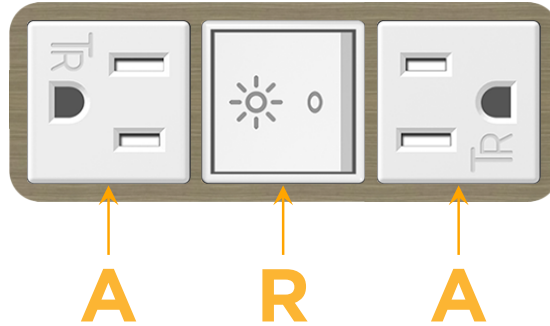

Bezel Finish: **ANTIQUED ARCHITECTURAL BRONZE (ABS)**

Custom Finishes Available M-POWER-3TW-ARA-BZ5AAB

Features:

Module/Port Options:

- A** Tamper Resistant AC Receptacle
- E** USB-A & USB-C (20W)
- M** Double USB-A (Fast Charging Ports - 18W)
- H** HDMI
- 6** CAT 6
- 12** RJ 12
- X** Switched AC
- Y** 3-Way Switch (Low Voltage)
- V** USB-C (45W High Speed Charging Port)
- S** USB-C (25W High Speed Charging Port)
- R** Switched AC (Rocker Switch)
- D** Dimmer Switch

Plug:

Supplied with Low Profile Flat 45° Angle 120 VAC Plug

Optional Standard Straight 120 VAC Plug

Optional Straight 120 VAC Pass-through Plug

- CLEAN, COMPACT DESIGN
- STREAMLINED
- LOW PROFILE
- SIDE-EXITING CORDS
- PLUG & PLAY
- 6' AC CORD & PLUG (FLAT PLUG STANDARD)
- CUSTOMIZABLE CONFIGURATIONS AND FINISHES
- UL LISTED FOR MOUNTING IN FURNITURE
- 15A

M-POWER-3T

AC POWER & DATA CONNECTIVITY SOLUTION

M-POWER-3TW-ARA-BZ5AAB

Specs:

Modules/Ports:

- A** Tamper Resistant AC Receptacle
- R** Switched AC (Rocker Switch)

Distributed by

Mormax Company, Inc.