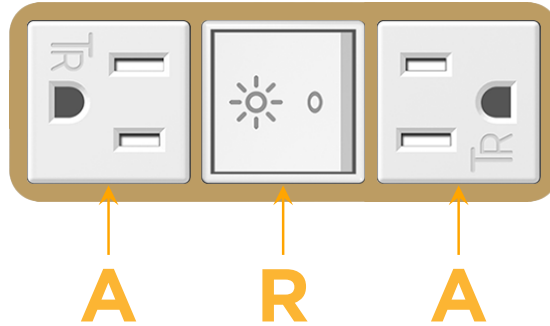

M-POWER-3T

AC POWER & DATA CONNECTIVITY SOLUTION

M-POWER-3TW-ARA-BRAB

Distributed by

Mormax Company, Inc.

8 Westchester Plaza

Elmsford, NY 10523

914-699-0101

sales@mormax.com

mormax.com

Metro Light & Power's line of power & data solutions offers sophisticated design elements combined with greater ease of installation. Streamlined and low-profile, enhanced by side-exiting cords, our outlets advance the industry with their cutting edge look and feel. We believe flexibility is key, and we provide a variety of mounting options, including the ability to mount in limited spaces. Our outlets are available in many finishes and configurations, in addition to a custom color and finish capability for our clients.

Bezel Finish: **BRASS (ABS)**

Custom Finishes Available M-POWER-3TW-ARA-BRAB

Features:

Module/Port Options:

- **A** Tamper Resistant AC Receptacle
- **E** USB-A & USB-C (20W)
- **M** Double USB-A (Fast Charging Ports - 18W)
- **H** HDMI
- **6** CAT 6
- **12** RJ 12
- **X** Switched AC
- **Y** 3-Way Switch (Low Voltage)
- **V** USB-C (45W High Speed Charging Port)
- **S** USB-C (25W High Speed Charging Port)
- **R** Switched AC (Rocker Switch)
- **D** Dimmer Switch

Plug:

Supplied with Low Profile Flat 45° Angle 120 VAC Plug

Optional Standard Straight 120 VAC Plug

Optional Straight 120 VAC Pass-through Plug

- CLEAN, COMPACT DESIGN
- STREAMLINED
- LOW PROFILE
- SIDE-EXITING CORDS
- PLUG & PLAY
- 6' AC CORD & PLUG (FLAT PLUG STANDARD)
- CUSTOMIZABLE CONFIGURATIONS AND FINISHES
- UL LISTED FOR MOUNTING IN FURNITURE
- 15A