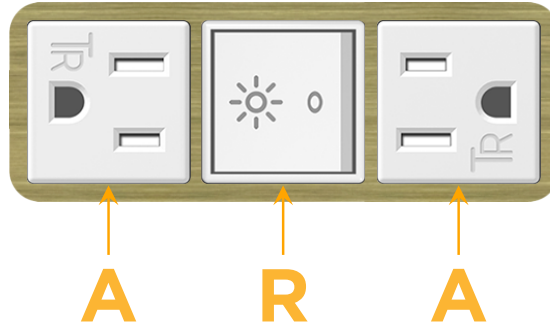

M-POWER-3T

AC POWER & DATA CONNECTIVITY SOLUTION

M-POWER-3TW-ARA-BRAAB

Distributed by

Mormax Company, Inc.

8 Westchester Plaza

Elmsford, NY 10523

914-699-0101

sales@mormax.com

mormax.com

Metro Light & Power's line of power & data solutions offers sophisticated design elements combined with greater ease of installation. Streamlined and low-profile, enhanced by side-exiting cords, our outlets advance the industry with their cutting edge look and feel. We believe flexibility is key, and we provide a variety of mounting options, including the ability to mount in limited spaces. Our outlets are available in many finishes and configurations, in addition to a custom color and finish capability for our clients.

Bezel Finish: **BRASS ANTIQUED (ABS)**

Custom Finishes Available M-POWER-3TW-ARA-BRAAB

Features:

Module/Port Options:

- **A** Tamper Resistant AC Receptacle
- **E** USB-A & USB-C (20W)
- **M** Double USB-A (Fast Charging Ports - 18W)
- **H** HDMI
- **6** CAT 6
- **12** RJ 12
- **X** Switched AC
- **Y** 3-Way Switch (Low Voltage)
- **V** USB-C (45W High Speed Charging Port)
- **S** USB-C (25W High Speed Charging Port)
- **R** Switched AC (Rocker Switch)
- **D** Dimmer Switch

Plug:

Supplied with Low Profile Flat 45° Angle 120 VAC Plug

Optional Standard Straight 120 VAC Plug

Optional Straight 120 VAC Pass-through Plug

- CLEAN, COMPACT DESIGN
- STREAMLINED
- LOW PROFILE
- SIDE-EXITING CORDS
- PLUG & PLAY
- 6' AC CORD & PLUG (FLAT PLUG STANDARD)
- CUSTOMIZABLE CONFIGURATIONS AND FINISHES
- UL LISTED FOR MOUNTING IN FURNITURE
- 15A