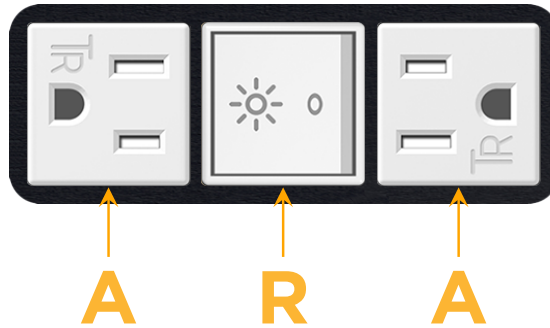

M-POWER-3T

AC POWER & DATA CONNECTIVITY SOLUTION

M-POWER-3TW-ARA-BAB

Distributed by

Mormax Company, Inc.

8 Westchester Plaza

Elmsford, NY 10523

914-699-0101

sales@mormax.com

mormax.com

Metro Light & Power's line of power & data solutions offers sophisticated design elements combined with greater ease of installation. Streamlined and low-profile, enhanced by side-exiting cords, our outlets advance the industry with their cutting edge look and feel. We believe flexibility is key, and we provide a variety of mounting options, including the ability to mount in limited spaces. Our outlets are available in many finishes and configurations, in addition to a custom color and finish capability for our clients.

Bezel Finish: **BLACK (ABS)**

Custom Finishes Available M-POWER-3TW-ARA-BAB

Features:

Module/Port Options:

- **A** Tamper Resistant AC Receptacle
- **E** USB-A & USB-C (20W)
- **M** Double USB-A (Fast Charging Ports - 18W)
- **H** HDMI
- **6** CAT 6
- **12** RJ 12
- **X** Switched AC
- **Y** 3-Way Switch (Low Voltage)
- **V** USB-C (45W High Speed Charging Port)
- **S** USB-C (25W High Speed Charging Port)
- **R** Switched AC (Rocker Switch)
- **D** Dimmer Switch

Plug:

Supplied with Low Profile Flat 45° Angle 120 VAC Plug

Optional Standard Straight 120 VAC Plug

Optional Straight 120 VAC Pass-through Plug

- CLEAN, COMPACT DESIGN
- STREAMLINED
- LOW PROFILE
- SIDE-EXITING CORDS
- PLUG & PLAY
- 6' AC CORD & PLUG (FLAT PLUG STANDARD)
- CUSTOMIZABLE CONFIGURATIONS AND FINISHES
- UL LISTED FOR MOUNTING IN FURNITURE
- 15A