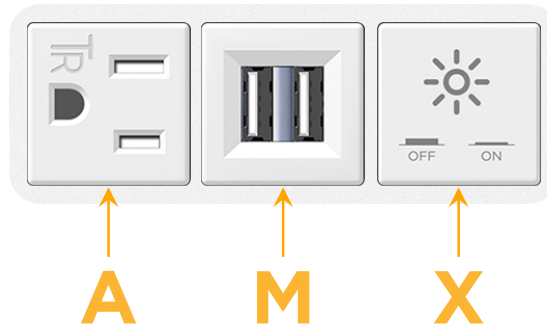

M-POWER-3T

AC POWER & DATA CONNECTIVITY SOLUTION

M-POWER-3TW-AMX-WB

Distributed by

Mormax Company, Inc.

8 Westchester Plaza

Elmsford, NY 10523

914-699-0101

sales@mormax.com

mormax.com

Metro Light & Power's line of power & data solutions offers sophisticated design elements combined with greater ease of installation. Streamlined and low-profile, enhanced by side-exiting cords, our outlets advance the industry with their cutting edge look and feel. We believe flexibility is key, and we provide a variety of mounting options, including the ability to mount in limited spaces. Our outlets are available in many finishes and configurations, in addition to a custom color and finish capability for our clients.

Bezel Finish: **WHITE (STEEL)**

Custom Finishes Available M-POWER-3TW-AMX-WB

Features:

Module/Port Options:

- **A** Tamper Resistant AC Receptacle
- **E** USB-A & USB-C (20W)
- **M** Double USB-A (Fast Charging Ports - 18W)
- **H** HDMI
- **6** CAT 6
- **12** RJ 12
- **X** Switched AC
- **Y** 3-Way Switch (Low Voltage)
- **V** USB-C (45W High Speed Charging Port)
- **S** USB-C (25W High Speed Charging Port)
- **R** Switched AC (Rocker Switch)
- **D** Dimmer Switch

Plug:

Supplied with Low Profile Flat 45° Angle 120 VAC Plug

Optional Standard Straight 120 VAC Plug

Optional Straight 120 VAC Pass-through Plug

- CLEAN, COMPACT DESIGN
- STREAMLINED
- LOW PROFILE
- SIDE-EXITING CORDS
- PLUG & PLAY
- 6' AC CORD & PLUG (FLAT PLUG STANDARD)
- CUSTOMIZABLE CONFIGURATIONS AND FINISHES
- UL LISTED FOR MOUNTING IN FURNITURE
- 15A