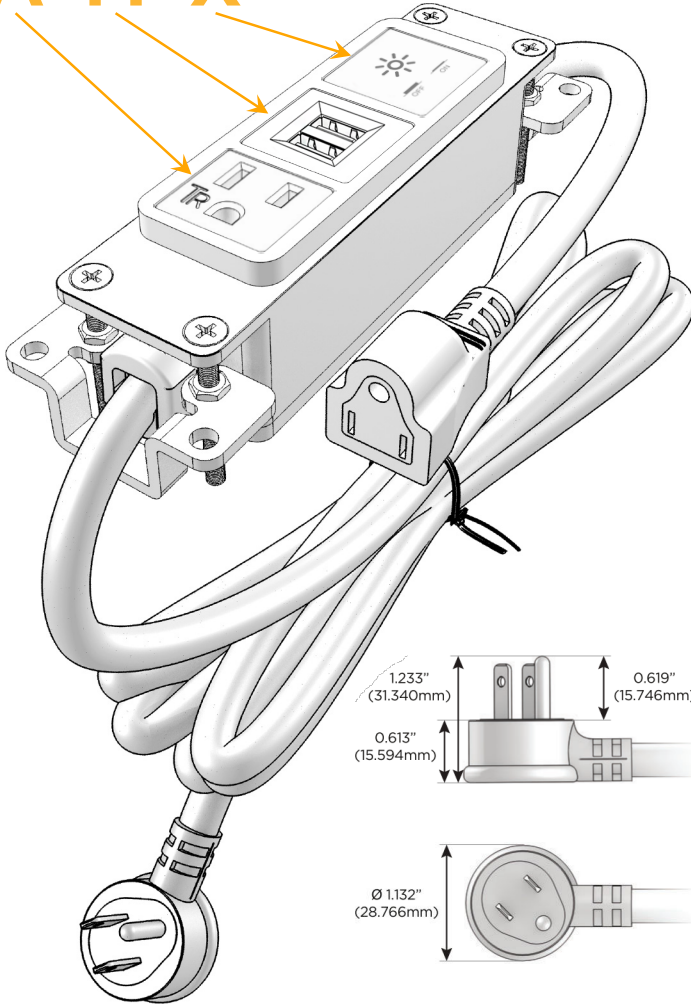

### Module/Port Options:

- A** Tamper Resistant AC Receptacle
- E** USB-A & USB-C (20W)
- M** Double USB-A (Fast Charging Ports - 18W)
- H** HDMI
- 6** CAT 6
- 12** RJ 12
- X** Switched AC
- Y** 3-Way Switch (Low Voltage)
- V** USB-C (45W High Speed Charging Port)
- S** USB-C (25W High Speed Charging Port)
- R** Switched AC (Rocker Switch)
- D** Dimmer Switch

### Plug:

Supplied with Low Profile Flat 45° Angle 120 VAC Plug

Optional Standard Straight 120 VAC Plug

Optional Straight 120 VAC Pass-through Plug

- CLEAN, COMPACT DESIGN
- STREAMLINED
- LOW PROFILE
- SIDE-EXITING CORDS
- PLUG & PLAY
- 6' AC CORD & PLUG (FLAT PLUG STANDARD)
- CUSTOMIZABLE CONFIGURATIONS AND FINISHES
- UL LISTED FOR MOUNTING IN FURNITURE
- 15A

# M-POWER-3T

AC POWER & DATA CONNECTIVITY SOLUTION

M-POWER-3TW-AMX-WB

Specs:

**Modules/Ports:**

- A** Tamper Resistant AC Receptacle
- M** Double USB-A (Fast Charging Ports - 18W)
- X** Switched AC

**A M X**