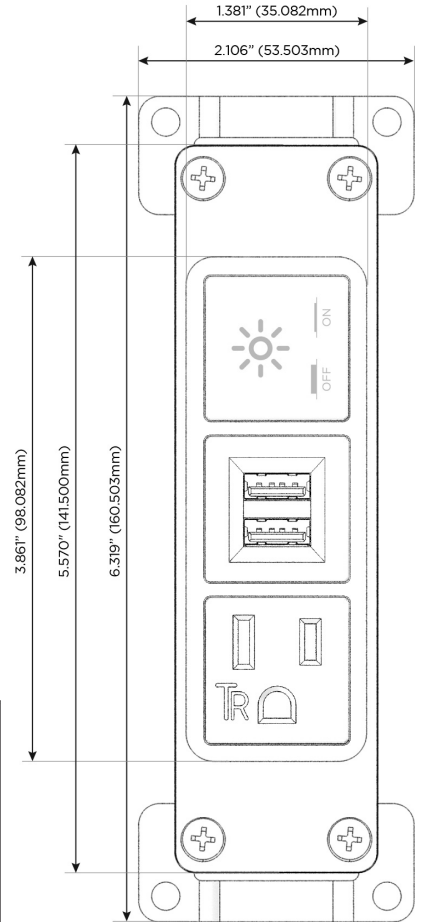

M-POWER-3T

AC POWER & DATA CONNECTIVITY SOLUTION

M-POWER-3TW-AMX-WB

Specs:

Modules/Ports:

- **A** Tamper Resistant AC Receptacle
- **M** Double USB-A (Fast Charging Ports - 18W)
- **X** Switched AC

A M X

TOP

Distributed by

Mormax Company, Inc.

8 Westchester Plaza

Elmsford, NY 10523

914-699-0101

sales@mormax.com

mormax.com