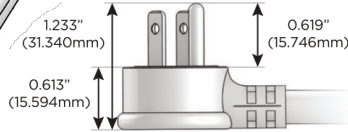

# M-POWER-3T

AC POWER & DATA CONNECTIVITY SOLUTION

M-POWER-3TW-AMX-WB

Specs:

**Modules/Ports:**

- A** Tamper Resistant AC Receptacle
- M** Double USB-A (Fast Charging Ports - 18W)
- X** Switched AC

**A M X**