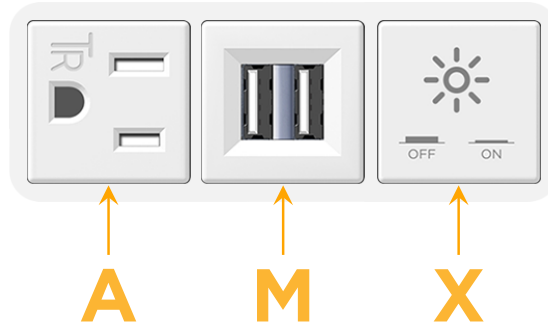

M-POWER-3T

AC POWER & DATA CONNECTIVITY SOLUTION

M-POWER-3TW-AMX-WAB

Distributed by

Mormax Company, Inc.

8 Westchester Plaza

Elmsford, NY 10523

914-699-0101

sales@mormax.com

mormax.com

Metro Light & Power's line of power & data solutions offers sophisticated design elements combined with greater ease of installation. Streamlined and low-profile, enhanced by side-exiting cords, our outlets advance the industry with their cutting edge look and feel. We believe flexibility is key, and we provide a variety of mounting options, including the ability to mount in limited spaces. Our outlets are available in many finishes and configurations, in addition to a custom color and finish capability for our clients.

Bezel Finish: **WHITE (ABS)**

Custom Finishes Available M-POWER-3TW-AMX-WAB

Features:

Module/Port Options:

- **A** Tamper Resistant AC Receptacle
- **E** USB-A & USB-C (20W)
- **M** Double USB-A (Fast Charging Ports - 18W)
- **H** HDMI
- **6** CAT 6
- **12** RJ 12
- **X** Switched AC
- **Y** 3-Way Switch (Low Voltage)
- **V** USB-C (45W High Speed Charging Port)
- **S** USB-C (25W High Speed Charging Port)
- **R** Switched AC (Rocker Switch)
- **D** Dimmer Switch

Plug:

Supplied with Low Profile Flat 45° Angle 120 VAC Plug

Optional Standard Straight 120 VAC Plug

Optional Straight 120 VAC Pass-through Plug

- CLEAN, COMPACT DESIGN
- STREAMLINED
- LOW PROFILE
- SIDE-EXITING CORDS
- PLUG & PLAY
- 6' AC CORD & PLUG (FLAT PLUG STANDARD)
- CUSTOMIZABLE CONFIGURATIONS AND FINISHES
- UL LISTED FOR MOUNTING IN FURNITURE
- 15A