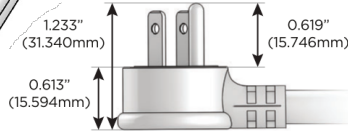

Mormax Company, Inc.

8 Westchester Plaza

Elmsford, NY 10523

914-699-0101

sales@mormax.com

mormax.com

A M X