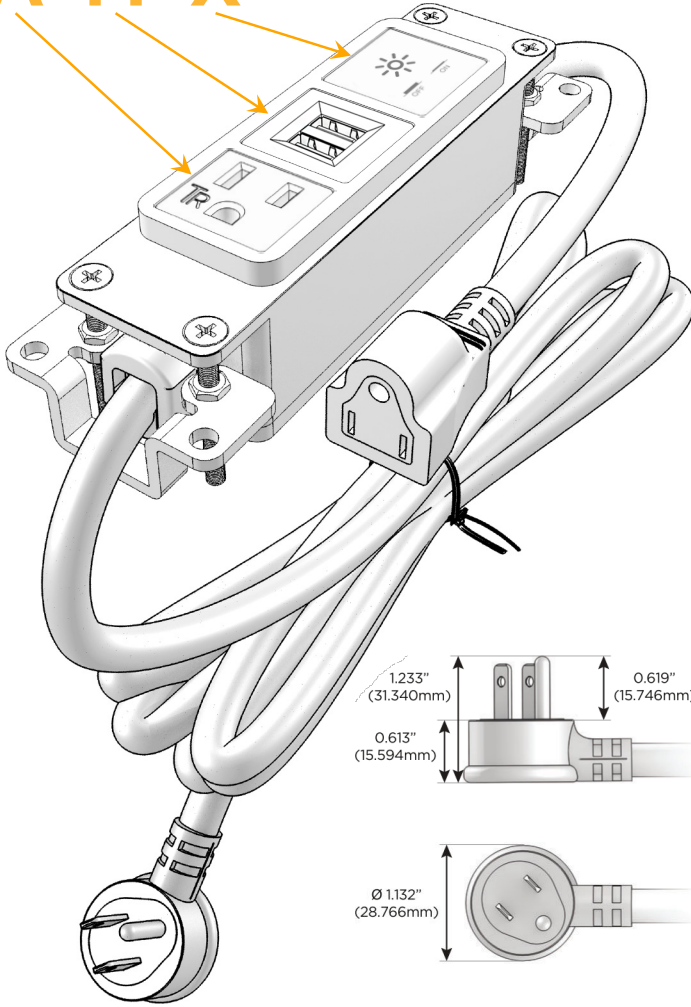

M-POWER-3T

AC POWER & DATA CONNECTIVITY SOLUTION

M-POWER-3TW-AMX-WAB

Specs:

Modules/Ports:

- **A** Tamper Resistant AC Receptacle
- **M** Double USB-A (Fast Charging Ports - 18W)
- **X** Switched AC

Distributed by

Mormax Company, Inc.

8 Westchester Plaza

Elmsford, NY 10523

914-699-0101

sales@mormax.com

mormax.com

A M X