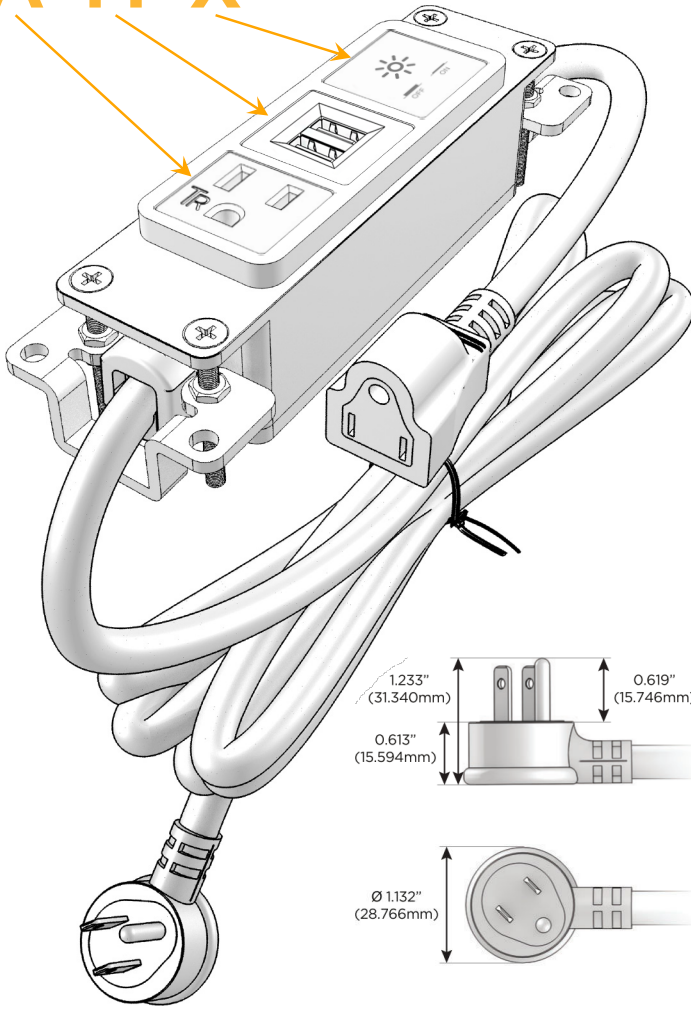

### Module/Port Options:

- A** Tamper Resistant AC Receptacle
- E** USB-A & USB-C (20W)
- M** Double USB-A (Fast Charging Ports - 18W)
- H** HDMI
- 6** CAT 6
- 12** RJ 12
- X** Switched AC
- Y** 3-Way Switch (Low Voltage)
- V** USB-C (45W High Speed Charging Port)
- S** USB-C (25W High Speed Charging Port)
- R** Switched AC (Rocker Switch)
- D** Dimmer Switch

### Plug:

Supplied with Low Profile Flat 45° Angle 120 VAC Plug

Optional Standard Straight 120 VAC Plug

Optional Straight 120 VAC Pass-through Plug

- CLEAN, COMPACT DESIGN
- STREAMLINED
- LOW PROFILE
- SIDE-EXITING CORDS
- PLUG & PLAY
- 6' AC CORD & PLUG (FLAT PLUG STANDARD)
- CUSTOMIZABLE CONFIGURATIONS AND FINISHES
- UL LISTED FOR MOUNTING IN FURNITURE
- 15A

# M-POWER-3T

AC POWER & DATA CONNECTIVITY SOLUTION

M-POWER-3TW-AMX-SAB

Specs:

**Modules/Ports:**

- A** Tamper Resistant AC Receptacle
- M** Double USB-A (Fast Charging Ports - 18W)
- X** Switched AC

**A M X**