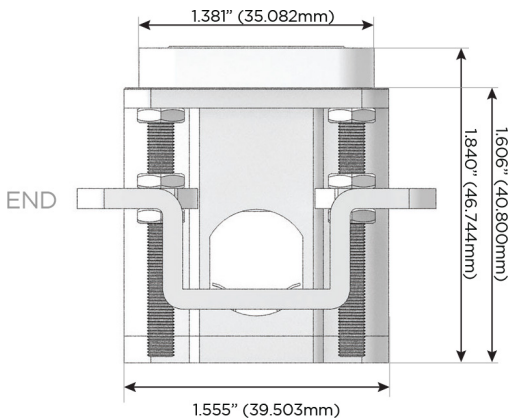

M-POWER-3T

AC POWER & DATA CONNECTIVITY SOLUTION

M-POWER-3TW-AMX-SAB

Specs:

Modules/Ports:

- **A** Tamper Resistant AC Receptacle
- **M** Double USB-A (Fast Charging Ports - 18W)
- **X** Switched AC

A M X

TOP

Distributed by

Mormax Company, Inc.

8 Westchester Plaza

Elmsford, NY 10523

914-699-0101

sales@mormax.com

mormax.com