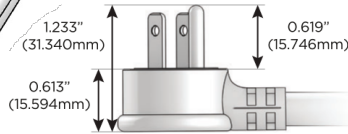

### Plug:

Supplied with Low Profile Flat 45° Angle 120 VAC Plug

Optional Standard Straight 120 VAC Plug

Optional Straight 120 VAC Pass-through Plug

- CLEAN, COMPACT DESIGN
- STREAMLINED
- LOW PROFILE
- SIDE-EXITING CORDS
- PLUG & PLAY
- 6' AC CORD & PLUG (FLAT PLUG STANDARD)
- CUSTOMIZABLE CONFIGURATIONS AND FINISHES
- UL LISTED FOR MOUNTING IN FURNITURE
- 15A

# M-POWER-3T

AC POWER & DATA CONNECTIVITY SOLUTION

M-POWER-3TW-AMX-SAB

Specs:

**Modules/Ports:**

- A** Tamper Resistant AC Receptacle
- M** Double USB-A (Fast Charging Ports - 18W)
- X** Switched AC

**A M X**