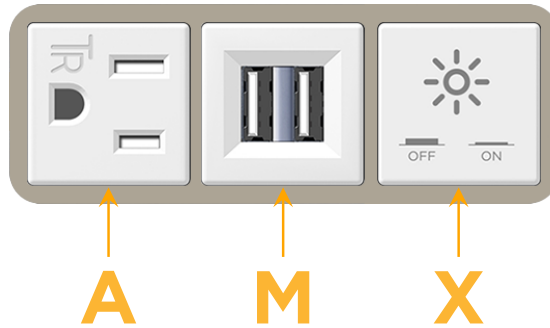

M-POWER-3T

AC POWER & DATA CONNECTIVITY SOLUTION

M-POWER-3TW-AMX-SAB

Distributed by

Mormax Company, Inc.

8 Westchester Plaza

Elmsford, NY 10523

914-699-0101

sales@mormax.com

mormax.com

Metro Light & Power's line of power & data solutions offers sophisticated design elements combined with greater ease of installation. Streamlined and low-profile, enhanced by side-exiting cords, our outlets advance the industry with their cutting edge look and feel. We believe flexibility is key, and we provide a variety of mounting options, including the ability to mount in limited spaces. Our outlets are available in many finishes and configurations, in addition to a custom color and finish capability for our clients.

Bezel Finish: **SATIN NICKEL (ABS)**

Custom Finishes Available M-POWER-3TW-AMX-SAB

Features:

Module/Port Options:

- **A** Tamper Resistant AC Receptacle
- **E** USB-A & USB-C (20W)
- **M** Double USB-A (Fast Charging Ports - 18W)
- **H** HDMI
- **6** CAT 6
- **12** RJ 12
- **X** Switched AC
- **Y** 3-Way Switch (Low Voltage)
- **V** USB-C (45W High Speed Charging Port)
- **S** USB-C (25W High Speed Charging Port)
- **R** Switched AC (Rocker Switch)
- **D** Dimmer Switch

Plug:

Supplied with Low Profile Flat 45° Angle 120 VAC Plug

Optional Standard Straight 120 VAC Plug

Optional Straight 120 VAC Pass-through Plug

- CLEAN, COMPACT DESIGN
- STREAMLINED
- LOW PROFILE
- SIDE-EXITING CORDS
- PLUG & PLAY
- 6' AC CORD & PLUG (FLAT PLUG STANDARD)
- CUSTOMIZABLE CONFIGURATIONS AND FINISHES
- UL LISTED FOR MOUNTING IN FURNITURE
- 15A