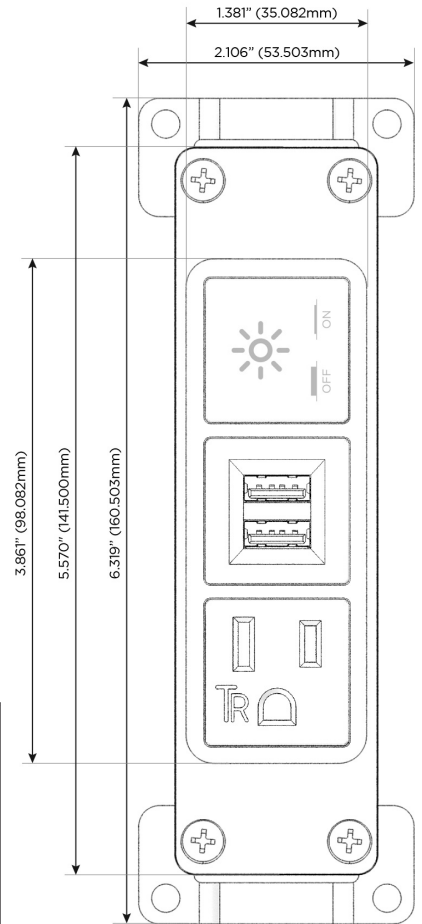

M-POWER-3T

AC POWER & DATA CONNECTIVITY SOLUTION

M-POWER-3TW-AMX-SAB

Specs:

Modules/Ports:

- **A** Tamper Resistant AC Receptacle
- **M** Double USB-A (Fast Charging Ports - 18W)
- **X** Switched AC

A M X

TOP

Distributed by

Mormax Company, Inc.

8 Westchester Plaza

Elmsford, NY 10523

914-699-0101

sales@mormax.com

mormax.com