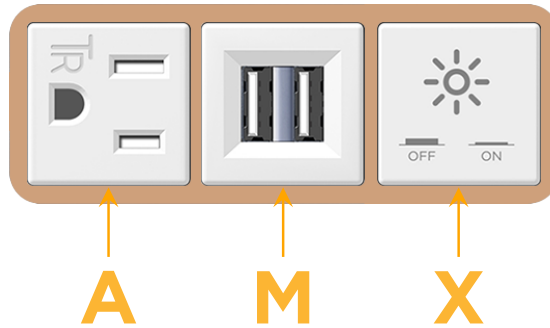

Bezel Finish: **COPPER (ABS)**

Custom Finishes Available M-POWER-3TW-AMX-CUAB

Features:

**Module/Port Options:**

- A** Tamper Resistant AC Receptacle
- E** USB-A & USB-C (20W)
- M** Double USB-A (Fast Charging Ports - 18W)
- H** HDMI
- 6** CAT 6
- 12** RJ 12
- X** Switched AC
- Y** 3-Way Switch (Low Voltage)
- V** USB-C (45W High Speed Charging Port)
- S** USB-C (25W High Speed Charging Port)
- R** Switched AC (Rocker Switch)
- D** Dimmer Switch

**Plug:**

Supplied with Low Profile Flat 45° Angle 120 VAC Plug

Optional Standard Straight 120 VAC Plug

Optional Straight 120 VAC Pass-through Plug

- CLEAN, COMPACT DESIGN
- STREAMLINED
- LOW PROFILE
- SIDE-EXITING CORDS
- PLUG & PLAY
- 6' AC CORD & PLUG (FLAT PLUG STANDARD)
- CUSTOMIZABLE CONFIGURATIONS AND FINISHES
- UL LISTED FOR MOUNTING IN FURNITURE
- 15A

# M-POWER-3T

AC POWER & DATA CONNECTIVITY SOLUTION

M-POWER-3TW-AMX-CUAB

Specs:

**Modules/Ports:**

- A** Tamper Resistant AC Receptacle
- M** Double USB-A (Fast Charging Ports - 18W)
- X** Switched AC

**A M X**