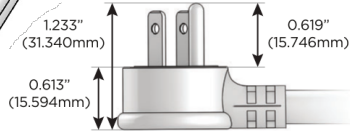

# M-POWER-3T

AC POWER & DATA CONNECTIVITY SOLUTION

M-POWER-3TW-AMX-CUAB

Specs:

**Modules/Ports:**

- A** Tamper Resistant AC Receptacle
- M** Double USB-A (Fast Charging Ports - 18W)
- X** Switched AC

**A M X**