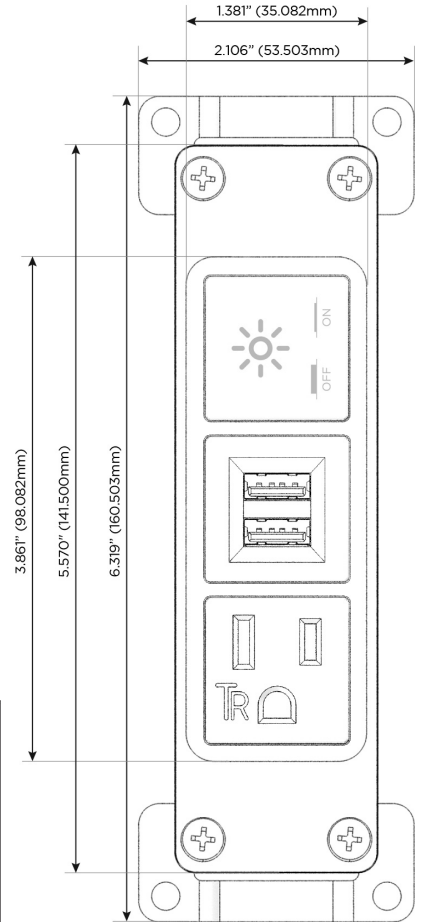

M-POWER-3T

AC POWER & DATA CONNECTIVITY SOLUTION

M-POWER-3TW-AMX-CUAB

Specs:

Modules/Ports:

- **A** Tamper Resistant AC Receptacle
- **M** Double USB-A (Fast Charging Ports - 18W)
- **X** Switched AC

A M X

TOP

Distributed by

Mormax Company, Inc.

8 Westchester Plaza

Elmsford, NY 10523

914-699-0101

sales@mormax.com

mormax.com