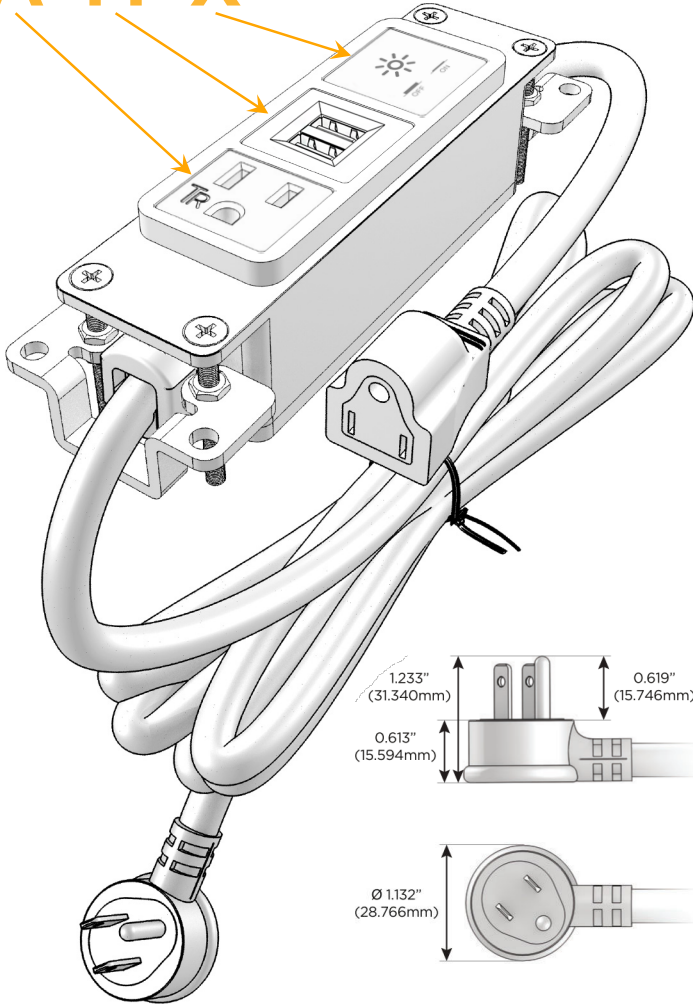

Bezel Finish: **COPPER (ABS)**

Custom Finishes Available M-POWER-3TW-AMX-CUAB

Features:

**Module/Port Options:**

- A** Tamper Resistant AC Receptacle
- E** USB-A & USB-C (20W)
- M** Double USB-A (Fast Charging Ports - 18W)
- H** HDMI
- 6** CAT 6
- 12** RJ 12
- X** Switched AC
- Y** 3-Way Switch (Low Voltage)
- V** USB-C (45W High Speed Charging Port)
- S** USB-C (25W High Speed Charging Port)
- R** Switched AC (Rocker Switch)
- D** Dimmer Switch

**Plug:**

Supplied with Low Profile Flat 45° Angle 120 VAC Plug

Optional Standard Straight 120 VAC Plug

Optional Straight 120 VAC Pass-through Plug

- CLEAN, COMPACT DESIGN
- STREAMLINED
- LOW PROFILE
- SIDE-EXITING CORDS
- PLUG & PLAY
- 6' AC CORD & PLUG (FLAT PLUG STANDARD)
- CUSTOMIZABLE CONFIGURATIONS AND FINISHES
- UL LISTED FOR MOUNTING IN FURNITURE
- 15A

# M-POWER-3T

AC POWER & DATA CONNECTIVITY SOLUTION

M-POWER-3TW-AMX-CUAB

Specs:

**Modules/Ports:**

- A** Tamper Resistant AC Receptacle
- M** Double USB-A (Fast Charging Ports - 18W)
- X** Switched AC

**A M X**