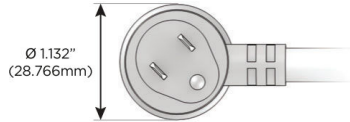

**Plug:**

Supplied with Low Profile Flat 45° Angle 120 VAC Plug

Optional Standard Straight 120 VAC Plug

Optional Straight 120 VAC Pass-through Plug

- CLEAN, COMPACT DESIGN
- STREAMLINED
- LOW PROFILE
- SIDE-EXITING CORDS
- PLUG & PLAY
- 6' AC CORD & PLUG (FLAT PLUG STANDARD)
- CUSTOMIZABLE CONFIGURATIONS AND FINISHES
- UL LISTED FOR MOUNTING IN FURNITURE
- 15A

# M-POWER-3T

AC POWER & DATA CONNECTIVITY SOLUTION

M-POWER-3TW-AMX-CUAB

Specs:

**Modules/Ports:**

- A** Tamper Resistant AC Receptacle
- M** Double USB-A (Fast Charging Ports - 18W)
- X** Switched AC

**A M X**