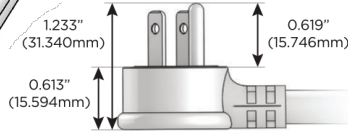

Plug:

Supplied with Low Profile Flat 45° Angle 120 VAC Plug

Optional Standard Straight 120 VAC Plug

Optional Straight 120 VAC Pass-through Plug

- CLEAN, COMPACT DESIGN
- STREAMLINED
- LOW PROFILE
- SIDE-EXITING CORDS
- PLUG & PLAY
- 6' AC CORD & PLUG (FLAT PLUG STANDARD)
- CUSTOMIZABLE CONFIGURATIONS AND FINISHES
- UL LISTED FOR MOUNTING IN FURNITURE
- 15A

M-POWER-3T

AC POWER & DATA CONNECTIVITY SOLUTION

M-POWER-3TW-AMX-CRAB

Specs:

Modules/Ports:

- A** Tamper Resistant AC Receptacle
- M** Double USB-A (Fast Charging Ports - 18W)
- X** Switched AC

A M X

TOP