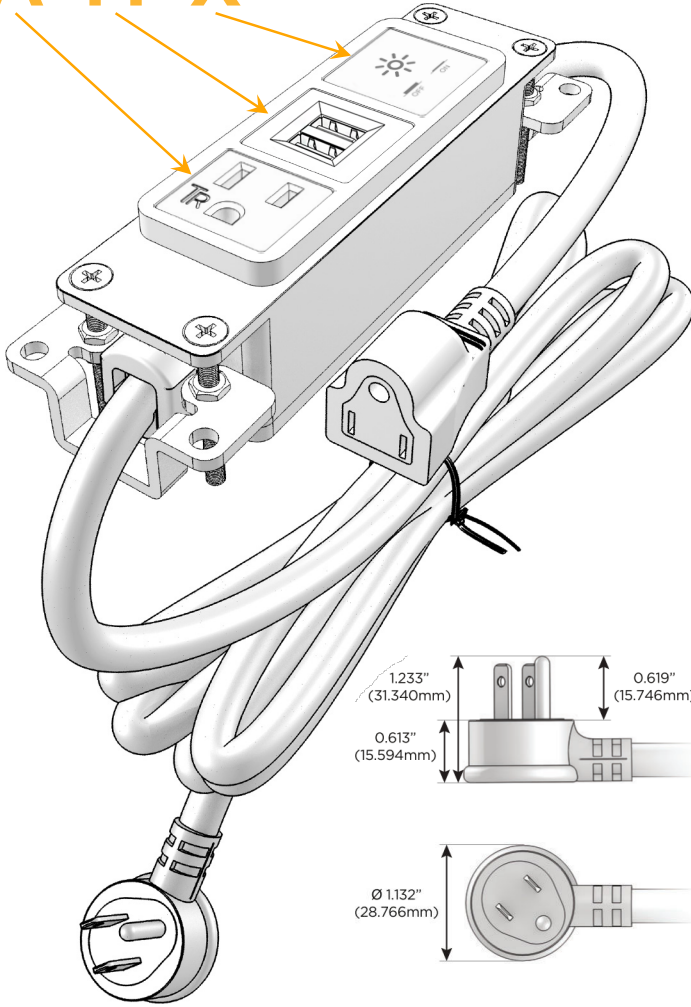

Bezel Finish: **CHROME (ABS)**
Custom Finishes Available M-POWER-3TW-AMX-CRAB

Features:

Module/Port Options:

- A** Tamper Resistant AC Receptacle
- E** USB-A & USB-C (20W)
- M** Double USB-A (Fast Charging Ports - 18W)
- H** HDMI
- 6** CAT 6
- 12** RJ 12
- X** Switched AC
- Y** 3-Way Switch (Low Voltage)
- V** USB-C (45W High Speed Charging Port)
- S** USB-C (25W High Speed Charging Port)
- R** Switched AC (Rocker Switch)
- D** Dimmer Switch

Plug:

Supplied with Low Profile Flat 45° Angle 120 VAC Plug

Optional Standard Straight 120 VAC Plug

Optional Straight 120 VAC Pass-through Plug

- CLEAN, COMPACT DESIGN
- STREAMLINED
- LOW PROFILE
- SIDE-EXITING CORDS
- PLUG & PLAY
- 6' AC CORD & PLUG (FLAT PLUG STANDARD)
- CUSTOMIZABLE CONFIGURATIONS AND FINISHES
- UL LISTED FOR MOUNTING IN FURNITURE
- 15A

M-POWER-3T

AC POWER & DATA CONNECTIVITY SOLUTION

M-POWER-3TW-AMX-CRAB

Specs:

Modules/Ports:

- A** Tamper Resistant AC Receptacle
- M** Double USB-A (Fast Charging Ports - 18W)
- X** Switched AC

A M X

TOP