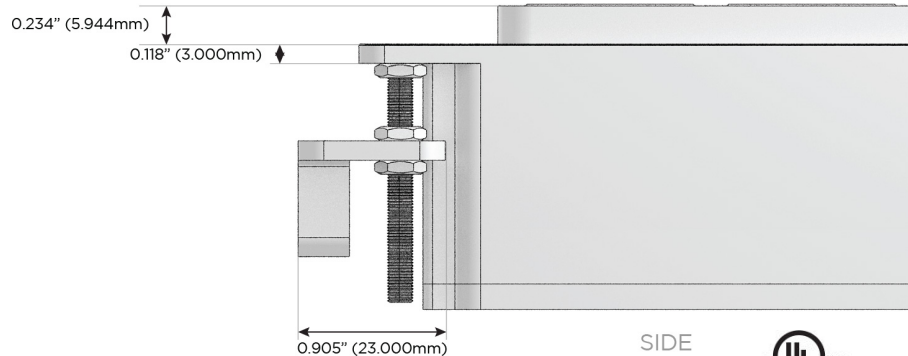

M-POWER-3T

AC POWER & DATA CONNECTIVITY SOLUTION

M-POWER-3TW-AMX-CRAB

Specs:

Modules/Ports:

- A** Tamper Resistant AC Receptacle
- M** Double USB-A (Fast Charging Ports - 18W)
- X** Switched AC

A M X

TOP