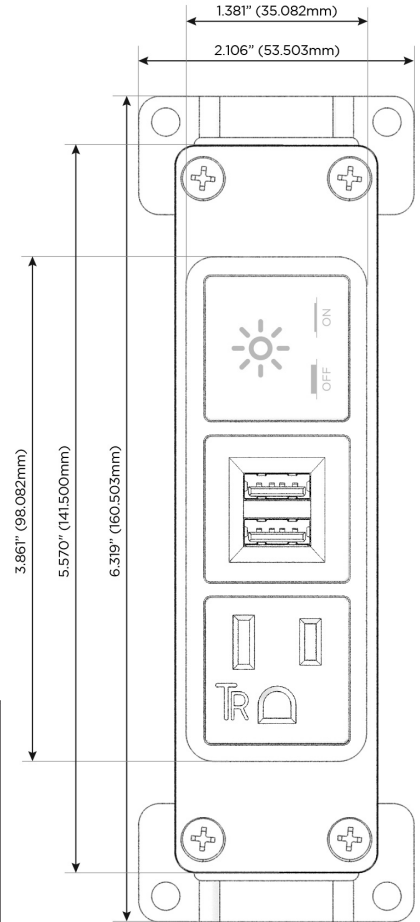

Bezel Finish: **CHROME (ABS)**
Custom Finishes Available M-POWER-3TW-AMX-CRAB

Features:

Module/Port Options:

- A** Tamper Resistant AC Receptacle
- E** USB-A & USB-C (20W)
- M** Double USB-A (Fast Charging Ports - 18W)
- H** HDMI
- 6** CAT 6
- 12** RJ 12
- X** Switched AC
- Y** 3-Way Switch (Low Voltage)
- V** USB-C (45W High Speed Charging Port)
- S** USB-C (25W High Speed Charging Port)
- R** Switched AC (Rocker Switch)
- D** Dimmer Switch

Plug:

Supplied with Low Profile Flat 45° Angle 120 VAC Plug

Optional Standard Straight 120 VAC Plug

Optional Straight 120 VAC Pass-through Plug

- CLEAN, COMPACT DESIGN
- STREAMLINED
- LOW PROFILE
- SIDE-EXITING CORDS
- PLUG & PLAY
- 6' AC CORD & PLUG (FLAT PLUG STANDARD)
- CUSTOMIZABLE CONFIGURATIONS AND FINISHES
- UL LISTED FOR MOUNTING IN FURNITURE
- 15A

M-POWER-3T

AC POWER & DATA CONNECTIVITY SOLUTION

M-POWER-3TW-AMX-CRAB

Specs:

Modules/Ports:

- A** Tamper Resistant AC Receptacle
- M** Double USB-A (Fast Charging Ports - 18W)
- X** Switched AC

A M X

TOP