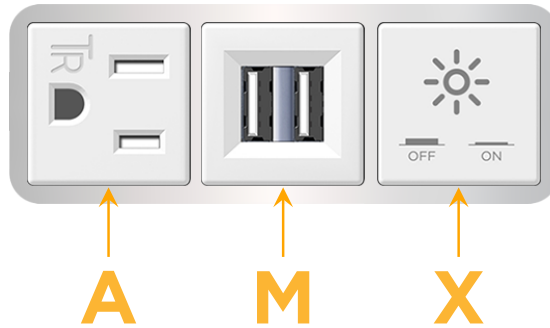

Bezel Finish: **CHROME (ABS)**
Custom Finishes Available M-POWER-3TW-AMX-CRAB

Features:

Module/Port Options:

- A** Tamper Resistant AC Receptacle
- E** USB-A & USB-C (20W)
- M** Double USB-A (Fast Charging Ports - 18W)
- H** HDMI
- 6** CAT 6
- 12** RJ 12
- X** Switched AC
- Y** 3-Way Switch (Low Voltage)
- V** USB-C (45W High Speed Charging Port)
- S** USB-C (25W High Speed Charging Port)
- R** Switched AC (Rocker Switch)
- D** Dimmer Switch

Plug:

Supplied with Low Profile Flat 45° Angle 120 VAC Plug

Optional Standard Straight 120 VAC Plug

Optional Straight 120 VAC Pass-through Plug

- CLEAN, COMPACT DESIGN
- STREAMLINED
- LOW PROFILE
- SIDE-EXITING CORDS
- PLUG & PLAY
- 6' AC CORD & PLUG (FLAT PLUG STANDARD)
- CUSTOMIZABLE CONFIGURATIONS AND FINISHES
- UL LISTED FOR MOUNTING IN FURNITURE
- 15A

M-POWER-3T

AC POWER & DATA CONNECTIVITY SOLUTION

M-POWER-3TW-AMX-CRAB

Specs:

Modules/Ports:

- A** Tamper Resistant AC Receptacle
- M** Double USB-A (Fast Charging Ports - 18W)
- X** Switched AC

A M X

TOP