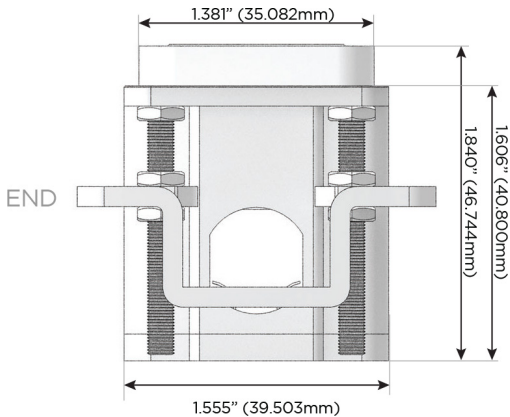

Plug:

Supplied with Low Profile Flat 45° Angle 120 VAC Plug

Optional Standard Straight 120 VAC Plug

Optional Straight 120 VAC Pass-through Plug

- CLEAN, COMPACT DESIGN
- STREAMLINED
- LOW PROFILE
- SIDE-EXITING CORDS
- PLUG & PLAY
- 6' AC CORD & PLUG (FLAT PLUG STANDARD)
- CUSTOMIZABLE CONFIGURATIONS AND FINISHES
- UL LISTED FOR MOUNTING IN FURNITURE
- 15A

M-POWER-3T

AC POWER & DATA CONNECTIVITY SOLUTION

M-POWER-3TW-AMX-CRAB

Specs:

Modules/Ports:

- A** Tamper Resistant AC Receptacle
- M** Double USB-A (Fast Charging Ports - 18W)
- X** Switched AC

A M X

TOP