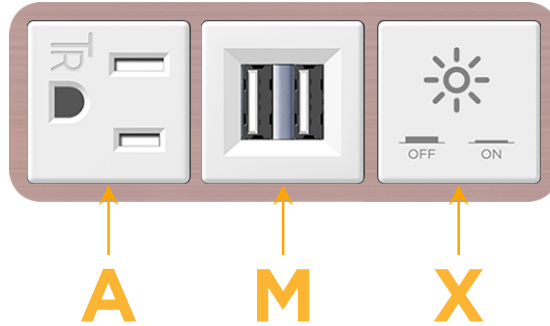

Bezel Finish: **CHAMPAGNE (ABS)**

Custom Finishes Available M-POWER-3TW-AMX-CHAB

Features:

Module/Port Options:

- A** Tamper Resistant AC Receptacle
- E** USB-A & USB-C (20W)
- M** Double USB-A (Fast Charging Ports - 18W)
- H** HDMI
- 6** CAT 6
- 12** RJ 12
- X** Switched AC
- Y** 3-Way Switch (Low Voltage)
- V** USB-C (45W High Speed Charging Port)
- S** USB-C (25W High Speed Charging Port)
- R** Switched AC (Rocker Switch)
- D** Dimmer Switch

Plug:

Supplied with Low Profile Flat 45° Angle 120 VAC Plug

Optional Standard Straight 120 VAC Plug

Optional Straight 120 VAC Pass-through Plug

- CLEAN, COMPACT DESIGN
- STREAMLINED
- LOW PROFILE
- SIDE-EXITING CORDS
- PLUG & PLAY
- 6' AC CORD & PLUG (FLAT PLUG STANDARD)
- CUSTOMIZABLE CONFIGURATIONS AND FINISHES
- UL LISTED FOR MOUNTING IN FURNITURE
- 15A

M-POWER-3T

AC POWER & DATA CONNECTIVITY SOLUTION

M-POWER-3TW-AMX-CHAB

Specs:

Modules/Ports:

- A** Tamper Resistant AC Receptacle
- M** Double USB-A (Fast Charging Ports - 18W)
- X** Switched AC

A M X

TOP