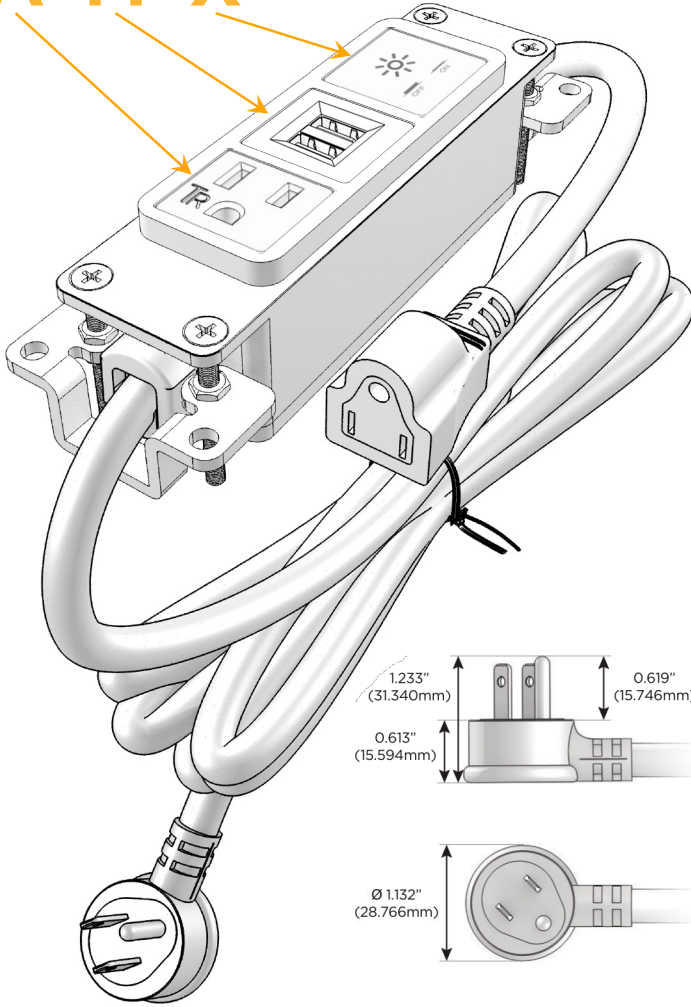

Bezel Finish: **CHAMPAGNE (ABS)**

Custom Finishes Available M-POWER-3TW-AMX-CHAB

Features:

Module/Port Options:

- A** Tamper Resistant AC Receptacle
- E** USB-A & USB-C (20W)
- M** Double USB-A (Fast Charging Ports - 18W)
- H** HDMI
- 6** CAT 6
- 12** RJ 12
- X** Switched AC
- Y** 3-Way Switch (Low Voltage)
- V** USB-C (45W High Speed Charging Port)
- S** USB-C (25W High Speed Charging Port)
- R** Switched AC (Rocker Switch)
- D** Dimmer Switch

Plug:

Supplied with Low Profile Flat 45° Angle 120 VAC Plug

Optional Standard Straight 120 VAC Plug

Optional Straight 120 VAC Pass-through Plug

- CLEAN, COMPACT DESIGN
- STREAMLINED
- LOW PROFILE
- SIDE-EXITING CORDS
- PLUG & PLAY
- 6' AC CORD & PLUG (FLAT PLUG STANDARD)
- CUSTOMIZABLE CONFIGURATIONS AND FINISHES
- UL LISTED FOR MOUNTING IN FURNITURE
- 15A

M-POWER-3T

AC POWER & DATA CONNECTIVITY SOLUTION

M-POWER-3TW-AMX-CHAB

Specs:

Modules/Ports:

- A** Tamper Resistant AC Receptacle
- M** Double USB-A (Fast Charging Ports - 18W)
- X** Switched AC

A M X

TOP