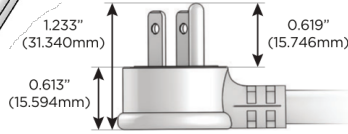

Plug:

Supplied with Low Profile Flat 45° Angle 120 VAC Plug

Optional Standard Straight 120 VAC Plug

Optional Straight 120 VAC Pass-through Plug

- CLEAN, COMPACT DESIGN
- STREAMLINED
- LOW PROFILE
- SIDE-EXITING CORDS
- PLUG & PLAY
- 6' AC CORD & PLUG (FLAT PLUG STANDARD)
- CUSTOMIZABLE CONFIGURATIONS AND FINISHES
- UL LISTED FOR MOUNTING IN FURNITURE
- 15A

M-POWER-3T

AC POWER & DATA CONNECTIVITY SOLUTION

M-POWER-3TW-AMX-CHAB

Specs:

Modules/Ports:

- A** Tamper Resistant AC Receptacle
- M** Double USB-A (Fast Charging Ports - 18W)
- X** Switched AC

A M X

TOP