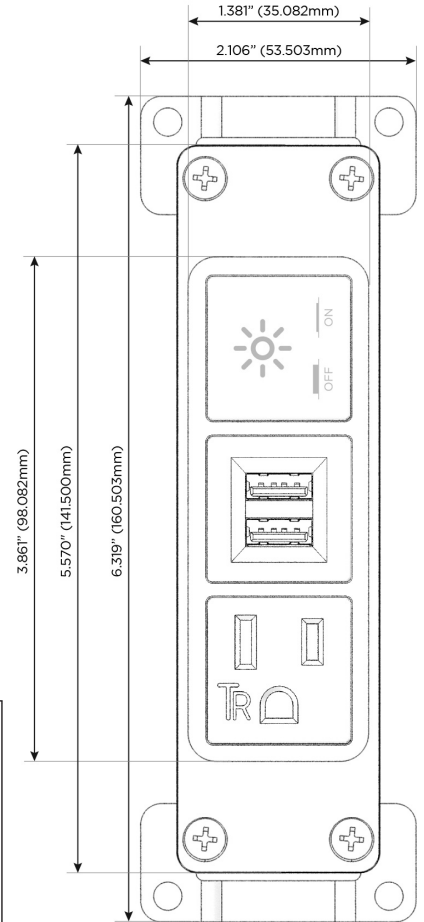

Bezel Finish: **CHAMPAGNE (ABS)**

Custom Finishes Available M-POWER-3TW-AMX-CHAB

Features:

Module/Port Options:

- A** Tamper Resistant AC Receptacle
- E** USB-A & USB-C (20W)
- M** Double USB-A (Fast Charging Ports - 18W)
- H** HDMI
- 6** CAT 6
- 12** RJ 12
- X** Switched AC
- Y** 3-Way Switch (Low Voltage)
- V** USB-C (45W High Speed Charging Port)
- S** USB-C (25W High Speed Charging Port)
- R** Switched AC (Rocker Switch)
- D** Dimmer Switch

Plug:

Supplied with Low Profile Flat 45° Angle 120 VAC Plug

Optional Standard Straight 120 VAC Plug

Optional Straight 120 VAC Pass-through Plug

- CLEAN, COMPACT DESIGN
- STREAMLINED
- LOW PROFILE
- SIDE-EXITING CORDS
- PLUG & PLAY
- 6' AC CORD & PLUG (FLAT PLUG STANDARD)
- CUSTOMIZABLE CONFIGURATIONS AND FINISHES
- UL LISTED FOR MOUNTING IN FURNITURE
- 15A

M-POWER-3T

AC POWER & DATA CONNECTIVITY SOLUTION

M-POWER-3TW-AMX-CHAB

Specs:

Modules/Ports:

- A** Tamper Resistant AC Receptacle
- M** Double USB-A (Fast Charging Ports - 18W)
- X** Switched AC

A M X

TOP