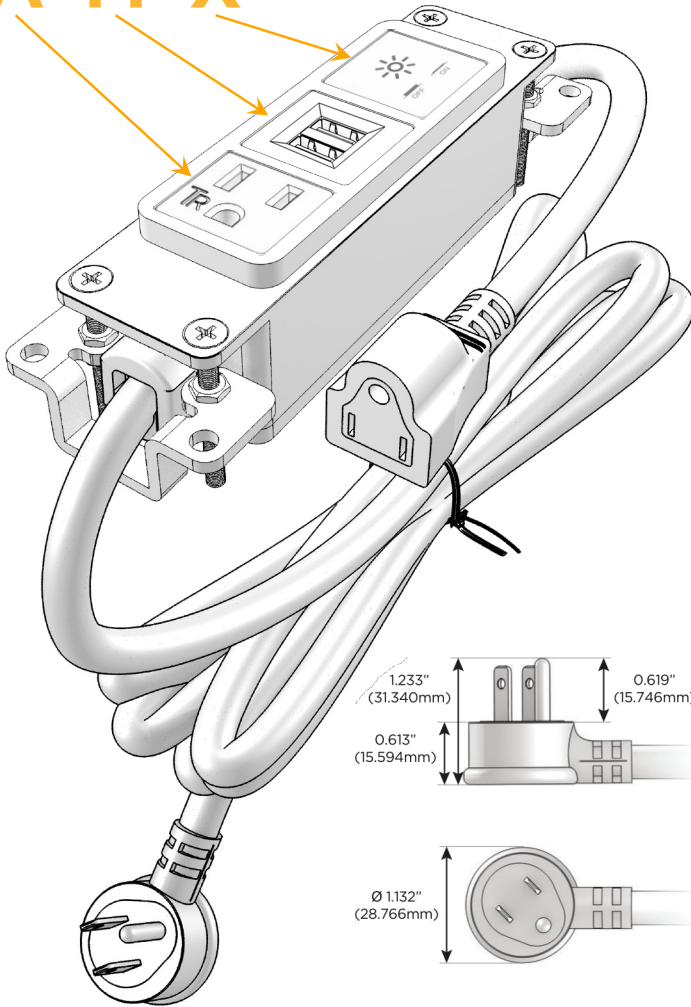

Bezel Finish: **STANDARD BRONZE (ABS)**

Custom Finishes Available M-POWER-3TW-AMX-BZAB

Features:

Module/Port Options:

- A** Tamper Resistant AC Receptacle
- E** USB-A & USB-C (20W)
- M** Double USB-A (Fast Charging Ports - 18W)
- H** HDMI
- 6** CAT 6
- 12** RJ 12
- X** Switched AC
- Y** 3-Way Switch (Low Voltage)
- V** USB-C (45W High Speed Charging Port)
- S** USB-C (25W High Speed Charging Port)
- R** Switched AC (Rocker Switch)
- D** Dimmer Switch

Plug:

Supplied with Low Profile Flat 45° Angle 120 VAC Plug

Optional Standard Straight 120 VAC Plug

Optional Straight 120 VAC Pass-through Plug

- CLEAN, COMPACT DESIGN
- STREAMLINED
- LOW PROFILE
- SIDE-EXITING CORDS
- PLUG & PLAY
- 6' AC CORD & PLUG (FLAT PLUG STANDARD)
- CUSTOMIZABLE CONFIGURATIONS AND FINISHES
- UL LISTED FOR MOUNTING IN FURNITURE
- 15A

M-POWER-3T

AC POWER & DATA CONNECTIVITY SOLUTION

M-POWER-3TW-AMX-BZAB

Specs:

Modules/Ports:

- A** Tamper Resistant AC Receptacle
- M** Double USB-A (Fast Charging Ports - 18W)
- X** Switched AC

A M X

TOP