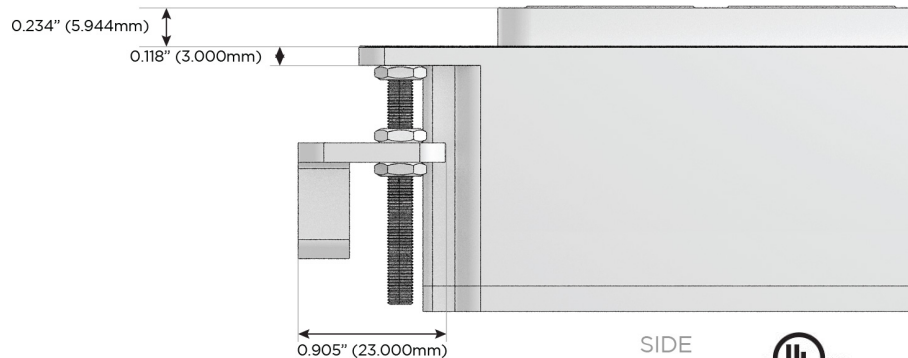

M-POWER-3T

AC POWER & DATA CONNECTIVITY SOLUTION

M-POWER-3TW-AMX-BZAB

Specs:

Modules/Ports:

- A** Tamper Resistant AC Receptacle
- M** Double USB-A (Fast Charging Ports - 18W)
- X** Switched AC

A M X

TOP