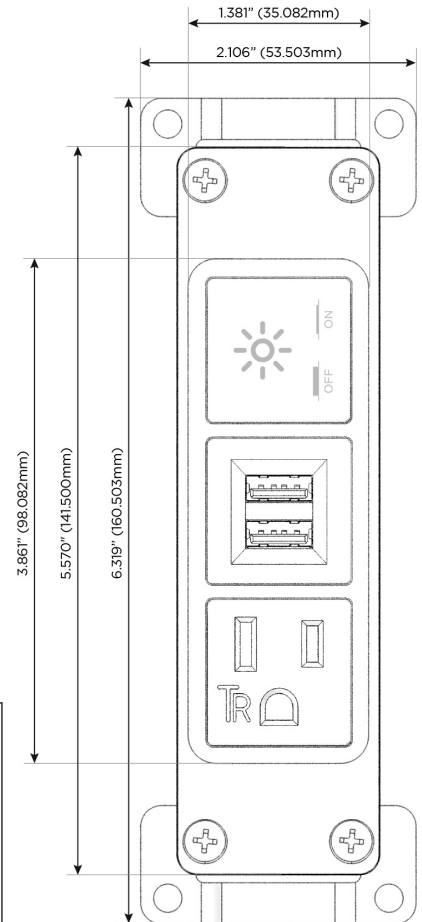

Bezel Finish: **STANDARD BRONZE (ABS)**

Custom Finishes Available M-POWER-3TW-AMX-BZAB

Features:

Module/Port Options:

- A** Tamper Resistant AC Receptacle
- E** USB-A & USB-C (20W)
- M** Double USB-A (Fast Charging Ports - 18W)
- H** HDMI
- 6** CAT 6
- 12** RJ 12
- X** Switched AC
- Y** 3-Way Switch (Low Voltage)
- V** USB-C (45W High Speed Charging Port)
- S** USB-C (25W High Speed Charging Port)
- R** Switched AC (Rocker Switch)
- D** Dimmer Switch

Plug:

Supplied with Low Profile Flat 45° Angle 120 VAC Plug

Optional Standard Straight 120 VAC Plug

Optional Straight 120 VAC Pass-through Plug

- CLEAN, COMPACT DESIGN
- STREAMLINED
- LOW PROFILE
- SIDE-EXITING CORDS
- PLUG & PLAY
- 6' AC CORD & PLUG (FLAT PLUG STANDARD)
- CUSTOMIZABLE CONFIGURATIONS AND FINISHES
- UL LISTED FOR MOUNTING IN FURNITURE
- 15A

M-POWER-3T

AC POWER & DATA CONNECTIVITY SOLUTION

M-POWER-3TW-AMX-BZAB

Specs:

Modules/Ports:

- A** Tamper Resistant AC Receptacle
- M** Double USB-A (Fast Charging Ports - 18W)
- X** Switched AC

A M X

TOP