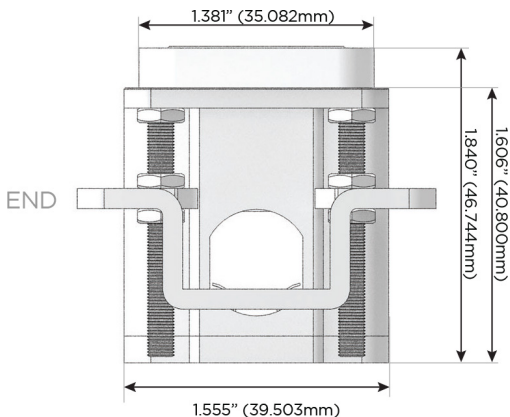

Plug:

Supplied with Low Profile Flat 45° Angle 120 VAC Plug

Optional Standard Straight 120 VAC Plug

Optional Straight 120 VAC Pass-through Plug

- CLEAN, COMPACT DESIGN
- STREAMLINED
- LOW PROFILE
- SIDE-EXITING CORDS
- PLUG & PLAY
- 6' AC CORD & PLUG (FLAT PLUG STANDARD)
- CUSTOMIZABLE CONFIGURATIONS AND FINISHES
- UL LISTED FOR MOUNTING IN FURNITURE
- 15A

M-POWER-3T

AC POWER & DATA CONNECTIVITY SOLUTION

M-POWER-3TW-AMX-BZAB

Specs:

Modules/Ports:

- A** Tamper Resistant AC Receptacle
- M** Double USB-A (Fast Charging Ports - 18W)
- X** Switched AC

A M X

TOP