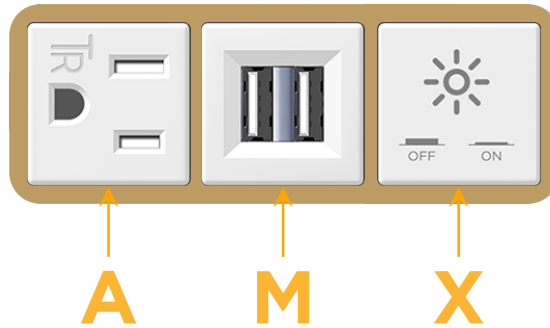

Bezel Finish: **STANDARD BRONZE (ABS)**

Custom Finishes Available M-POWER-3TW-AMX-BZAB

Features:

Module/Port Options:

- A** Tamper Resistant AC Receptacle
- E** USB-A & USB-C (20W)
- M** Double USB-A (Fast Charging Ports - 18W)
- H** HDMI
- 6** CAT 6
- 12** RJ 12
- X** Switched AC
- Y** 3-Way Switch (Low Voltage)
- V** USB-C (45W High Speed Charging Port)
- S** USB-C (25W High Speed Charging Port)
- R** Switched AC (Rocker Switch)
- D** Dimmer Switch

Plug:

Supplied with Low Profile Flat 45° Angle 120 VAC Plug

Optional Standard Straight 120 VAC Plug

Optional Straight 120 VAC Pass-through Plug

- CLEAN, COMPACT DESIGN
- STREAMLINED
- LOW PROFILE
- SIDE-EXITING CORDS
- PLUG & PLAY
- 6' AC CORD & PLUG (FLAT PLUG STANDARD)
- CUSTOMIZABLE CONFIGURATIONS AND FINISHES
- UL LISTED FOR MOUNTING IN FURNITURE
- 15A

M-POWER-3T

AC POWER & DATA CONNECTIVITY SOLUTION

M-POWER-3TW-AMX-BZAB

Specs:

Modules/Ports:

- A** Tamper Resistant AC Receptacle
- M** Double USB-A (Fast Charging Ports - 18W)
- X** Switched AC

A M X

TOP