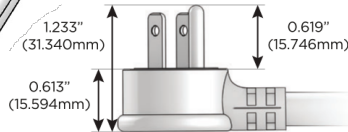

M-POWER-3T

AC POWER & DATA CONNECTIVITY SOLUTION

M-POWER-3TW-AMX-BZAB

Specs:

Modules/Ports:

- A** Tamper Resistant AC Receptacle
- M** Double USB-A (Fast Charging Ports - 18W)
- X** Switched AC

A M X

TOP