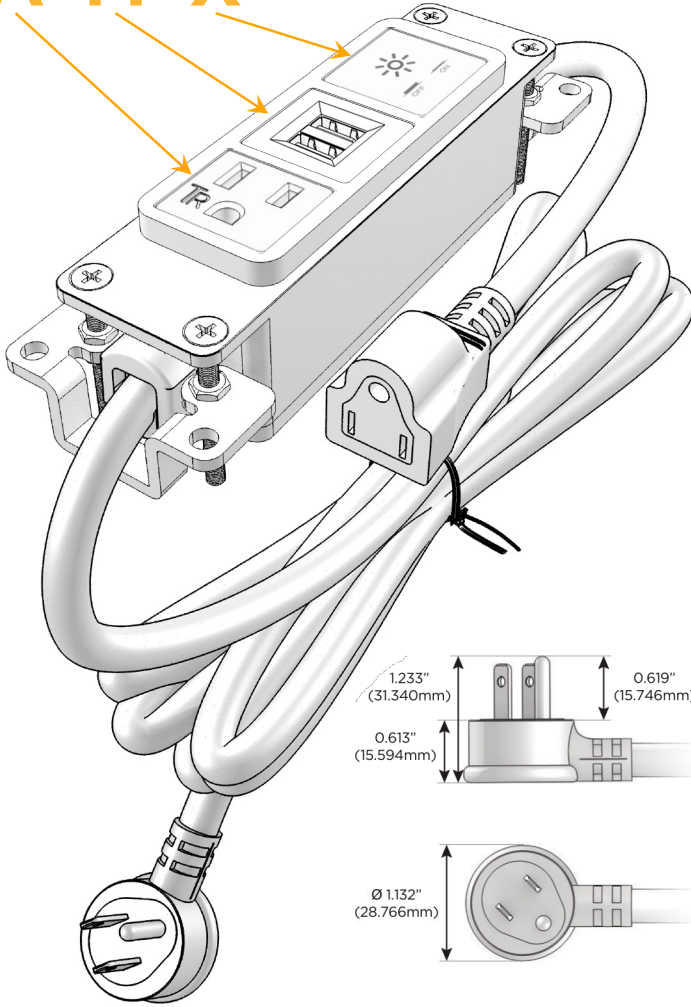

Bezel Finish: **ARCHITECTURAL BRONZE (ABS)**

Custom Finishes Available M-POWER-3TW-AMX-BZ5AB

Features:

Module/Port Options:

- A** Tamper Resistant AC Receptacle
- E** USB-A & USB-C (20W)
- M** Double USB-A (Fast Charging Ports - 18W)
- H** HDMI
- 6** CAT 6
- 12** RJ 12
- X** Switched AC
- Y** 3-Way Switch (Low Voltage)
- V** USB-C (45W High Speed Charging Port)
- S** USB-C (25W High Speed Charging Port)
- R** Switched AC (Rocker Switch)
- D** Dimmer Switch

Plug:

Supplied with Low Profile Flat 45° Angle 120 VAC Plug

Optional Standard Straight 120 VAC Plug

Optional Straight 120 VAC Pass-through Plug

- CLEAN, COMPACT DESIGN
- STREAMLINED
- LOW PROFILE
- SIDE-EXITING CORDS
- PLUG & PLAY
- 6' AC CORD & PLUG (FLAT PLUG STANDARD)
- CUSTOMIZABLE CONFIGURATIONS AND FINISHES
- UL LISTED FOR MOUNTING IN FURNITURE
- 15A

M-POWER-3T

AC POWER & DATA CONNECTIVITY SOLUTION

M-POWER-3TW-AMX-BZ5AB

Specs:

Modules/Ports:

- A** Tamper Resistant AC Receptacle
- M** Double USB-A (Fast Charging Ports - 18W)
- X** Switched AC

A M X

TOP