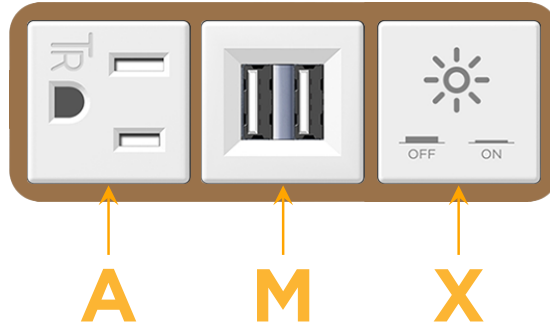

Bezel Finish: **ARCHITECTURAL BRONZE (ABS)**

Custom Finishes Available M-POWER-3TW-AMX-BZ5AB

Features:

Module/Port Options:

- A** Tamper Resistant AC Receptacle
- E** USB-A & USB-C (20W)
- M** Double USB-A (Fast Charging Ports - 18W)
- H** HDMI
- 6** CAT 6
- 12** RJ 12
- X** Switched AC
- Y** 3-Way Switch (Low Voltage)
- V** USB-C (45W High Speed Charging Port)
- S** USB-C (25W High Speed Charging Port)
- R** Switched AC (Rocker Switch)
- D** Dimmer Switch

Plug:

Supplied with Low Profile Flat 45° Angle 120 VAC Plug

Optional Standard Straight 120 VAC Plug

Optional Straight 120 VAC Pass-through Plug

- CLEAN, COMPACT DESIGN
- STREAMLINED
- LOW PROFILE
- SIDE-EXITING CORDS
- PLUG & PLAY
- 6' AC CORD & PLUG (FLAT PLUG STANDARD)
- CUSTOMIZABLE CONFIGURATIONS AND FINISHES
- UL LISTED FOR MOUNTING IN FURNITURE
- 15A

M-POWER-3T

AC POWER & DATA CONNECTIVITY SOLUTION

M-POWER-3TW-AMX-BZ5AB

Specs:

Modules/Ports:

- A** Tamper Resistant AC Receptacle
- M** Double USB-A (Fast Charging Ports - 18W)
- X** Switched AC

A M X

TOP