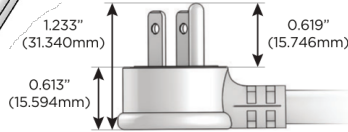

M-POWER-3T

AC POWER & DATA CONNECTIVITY SOLUTION

M-POWER-3TW-AMX-BZ5AB

Specs:

Modules/Ports:

- A** Tamper Resistant AC Receptacle
- M** Double USB-A (Fast Charging Ports - 18W)
- X** Switched AC

A M X

TOP