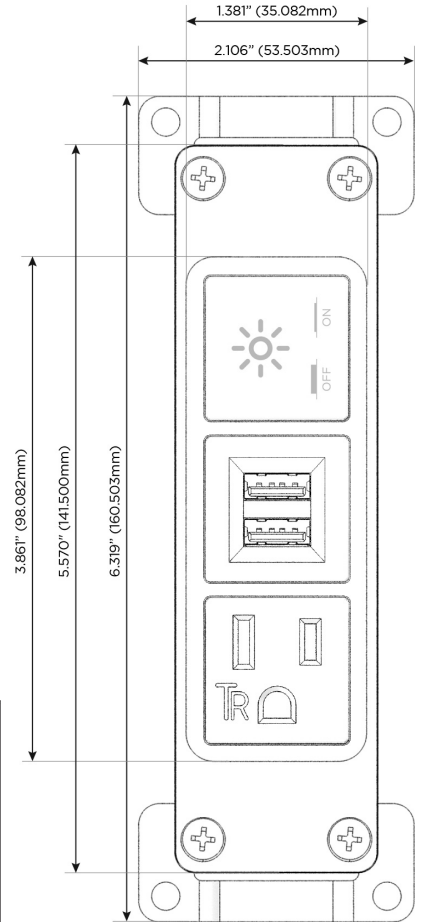

Bezel Finish: **ARCHITECTURAL BRONZE (ABS)**

Custom Finishes Available M-POWER-3TW-AMX-BZ5AB

Features:

Module/Port Options:

- A** Tamper Resistant AC Receptacle
- E** USB-A & USB-C (20W)
- M** Double USB-A (Fast Charging Ports - 18W)
- H** HDMI
- 6** CAT 6
- 12** RJ 12
- X** Switched AC
- Y** 3-Way Switch (Low Voltage)
- V** USB-C (45W High Speed Charging Port)
- S** USB-C (25W High Speed Charging Port)
- R** Switched AC (Rocker Switch)
- D** Dimmer Switch

Plug:

Supplied with Low Profile Flat 45° Angle 120 VAC Plug

Optional Standard Straight 120 VAC Plug

Optional Straight 120 VAC Pass-through Plug

- CLEAN, COMPACT DESIGN
- STREAMLINED
- LOW PROFILE
- SIDE-EXITING CORDS
- PLUG & PLAY
- 6' AC CORD & PLUG (FLAT PLUG STANDARD)
- CUSTOMIZABLE CONFIGURATIONS AND FINISHES
- UL LISTED FOR MOUNTING IN FURNITURE
- 15A

M-POWER-3T

AC POWER & DATA CONNECTIVITY SOLUTION

M-POWER-3TW-AMX-BZ5AB

Specs:

Modules/Ports:

- A** Tamper Resistant AC Receptacle
- M** Double USB-A (Fast Charging Ports - 18W)
- X** Switched AC

A M X

TOP