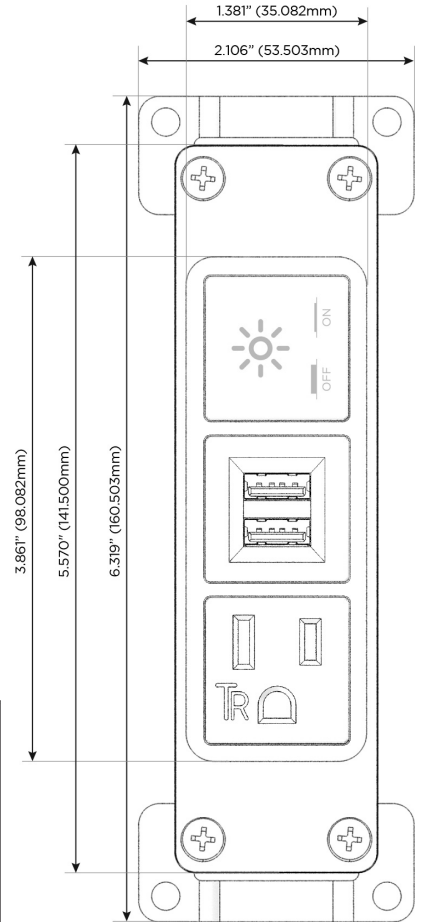

Plug:

Supplied with Low Profile Flat 45° Angle 120 VAC Plug

Optional Standard Straight 120 VAC Plug

Optional Straight 120 VAC Pass-through Plug

- CLEAN, COMPACT DESIGN
- STREAMLINED
- LOW PROFILE
- SIDE-EXITING CORDS
- PLUG & PLAY
- 6' AC CORD & PLUG (FLAT PLUG STANDARD)
- CUSTOMIZABLE CONFIGURATIONS AND FINISHES
- UL LISTED FOR MOUNTING IN FURNITURE
- 15A

M-POWER-3T

AC POWER & DATA CONNECTIVITY SOLUTION

M-POWER-3TW-AMX-BZ5AAB

Specs:

Modules/Ports:

- A** Tamper Resistant AC Receptacle
- M** Double USB-A (Fast Charging Ports - 18W)
- X** Switched AC

A M X

TOP