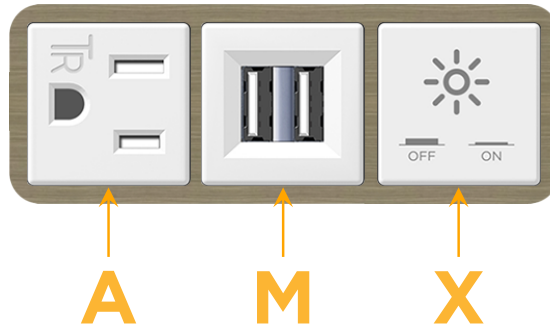

Bezel Finish: **ANTIQUED ARCHITECTURAL BRONZE (ABS)**

Custom Finishes Available M-POWER-3TW-AMX-BZ5AAB

Features:

Module/Port Options:

- A** Tamper Resistant AC Receptacle
- E** USB-A & USB-C (20W)
- M** Double USB-A (Fast Charging Ports - 18W)
- H** HDMI
- 6** CAT 6
- 12** RJ 12
- X** Switched AC
- Y** 3-Way Switch (Low Voltage)
- V** USB-C (45W High Speed Charging Port)
- S** USB-C (25W High Speed Charging Port)
- R** Switched AC (Rocker Switch)
- D** Dimmer Switch

Plug:

Supplied with Low Profile Flat 45° Angle 120 VAC Plug

Optional Standard Straight 120 VAC Plug

Optional Straight 120 VAC Pass-through Plug

- CLEAN, COMPACT DESIGN
- STREAMLINED
- LOW PROFILE
- SIDE-EXITING CORDS
- PLUG & PLAY
- 6' AC CORD & PLUG (FLAT PLUG STANDARD)
- CUSTOMIZABLE CONFIGURATIONS AND FINISHES
- UL LISTED FOR MOUNTING IN FURNITURE
- 15A

M-POWER-3T

AC POWER & DATA CONNECTIVITY SOLUTION

M-POWER-3TW-AMX-BZ5AAB

Specs:

Modules/Ports:

- A** Tamper Resistant AC Receptacle
- M** Double USB-A (Fast Charging Ports - 18W)
- X** Switched AC

A M X

TOP