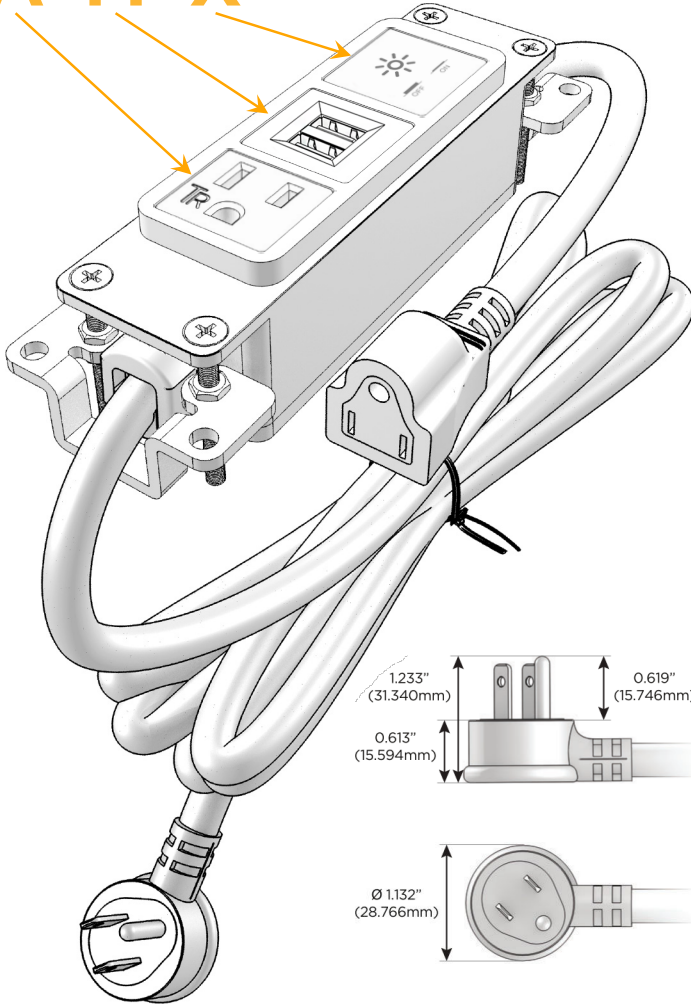

Bezel Finish: **ANTIQUED ARCHITECTURAL BRONZE (ABS)**

Custom Finishes Available M-POWER-3TW-AMX-BZ5AAB

Features:

Module/Port Options:

- A** Tamper Resistant AC Receptacle
- E** USB-A & USB-C (20W)
- M** Double USB-A (Fast Charging Ports - 18W)
- H** HDMI
- 6** CAT 6
- 12** RJ 12
- X** Switched AC
- Y** 3-Way Switch (Low Voltage)
- V** USB-C (45W High Speed Charging Port)
- S** USB-C (25W High Speed Charging Port)
- R** Switched AC (Rocker Switch)
- D** Dimmer Switch

Plug:

Supplied with Low Profile Flat 45° Angle 120 VAC Plug

Optional Standard Straight 120 VAC Plug

Optional Straight 120 VAC Pass-through Plug

- CLEAN, COMPACT DESIGN
- STREAMLINED
- LOW PROFILE
- SIDE-EXITING CORDS
- PLUG & PLAY
- 6' AC CORD & PLUG (FLAT PLUG STANDARD)
- CUSTOMIZABLE CONFIGURATIONS AND FINISHES
- UL LISTED FOR MOUNTING IN FURNITURE
- 15A

M-POWER-3T

AC POWER & DATA CONNECTIVITY SOLUTION

M-POWER-3TW-AMX-BZ5AAB

Specs:

Modules/Ports:

- A** Tamper Resistant AC Receptacle
- M** Double USB-A (Fast Charging Ports - 18W)
- X** Switched AC

A M X

TOP