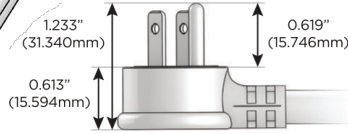

Plug:

Supplied with Low Profile Flat 45° Angle 120 VAC Plug

Optional Standard Straight 120 VAC Plug

Optional Straight 120 VAC Pass-through Plug

- CLEAN, COMPACT DESIGN
- STREAMLINED
- LOW PROFILE
- SIDE-EXITING CORDS
- PLUG & PLAY
- 6' AC CORD & PLUG (FLAT PLUG STANDARD)
- CUSTOMIZABLE CONFIGURATIONS AND FINISHES
- UL LISTED FOR MOUNTING IN FURNITURE
- 15A

M-POWER-3T

AC POWER & DATA CONNECTIVITY SOLUTION

M-POWER-3TW-AMX-BZ5AAB

Specs:

Modules/Ports:

- A** Tamper Resistant AC Receptacle
- M** Double USB-A (Fast Charging Ports - 18W)
- X** Switched AC

A M X

TOP