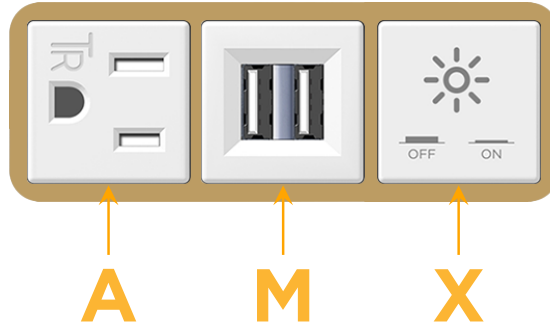

M-POWER-3T

AC POWER & DATA CONNECTIVITY SOLUTION

M-POWER-3TW-AMX-BRAB

Distributed by

Mormax Company, Inc.

8 Westchester Plaza

Elmsford, NY 10523

914-699-0101

sales@mormax.com

mormax.com

Metro Light & Power's line of power & data solutions offers sophisticated design elements combined with greater ease of installation. Streamlined and low-profile, enhanced by side-exiting cords, our outlets advance the industry with their cutting edge look and feel. We believe flexibility is key, and we provide a variety of mounting options, including the ability to mount in limited spaces. Our outlets are available in many finishes and configurations, in addition to a custom color and finish capability for our clients.

Bezel Finish: **BRASS (ABS)**

Custom Finishes Available M-POWER-3TW-AMX-BRAB

Features:

Module/Port Options:

- **A** Tamper Resistant AC Receptacle
- **E** USB-A & USB-C (20W)
- **M** Double USB-A (Fast Charging Ports - 18W)
- **H** HDMI
- **6** CAT 6
- **12** RJ 12
- **X** Switched AC
- **Y** 3-Way Switch (Low Voltage)
- **V** USB-C (45W High Speed Charging Port)
- **S** USB-C (25W High Speed Charging Port)
- **R** Switched AC (Rocker Switch)
- **D** Dimmer Switch

Plug:

Supplied with Low Profile Flat 45° Angle 120 VAC Plug

Optional Standard Straight 120 VAC Plug

Optional Straight 120 VAC Pass-through Plug

- CLEAN, COMPACT DESIGN
- STREAMLINED
- LOW PROFILE
- SIDE-EXITING CORDS
- PLUG & PLAY
- 6' AC CORD & PLUG (FLAT PLUG STANDARD)
- CUSTOMIZABLE CONFIGURATIONS AND FINISHES
- UL LISTED FOR MOUNTING IN FURNITURE
- 15A