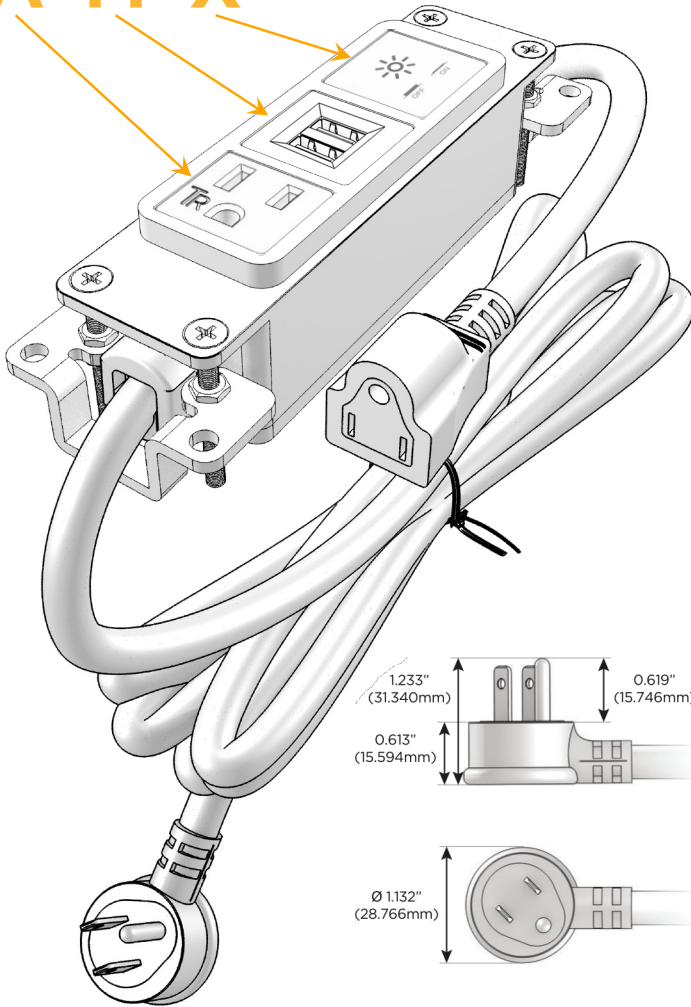

M-POWER-3T

AC POWER & DATA CONNECTIVITY SOLUTION

M-POWER-3TW-AMX-BRAB

Specs:

Modules/Ports:

- **A** Tamper Resistant AC Receptacle
- **M** Double USB-A (Fast Charging Ports - 18W)
- **X** Switched AC

A M X