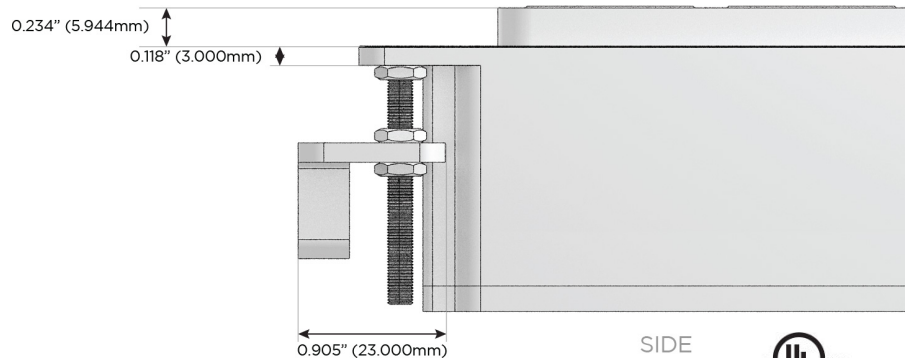

M-POWER-3T

AC POWER & DATA CONNECTIVITY SOLUTION

M-POWER-3TW-AMX-BRAB

Specs:

Modules/Ports:

- **A** Tamper Resistant AC Receptacle
- **M** Double USB-A (Fast Charging Ports - 18W)
- **X** Switched AC

A M X

TOP

Distributed by

Mormax Company, Inc.

8 Westchester Plaza

Elmsford, NY 10523

914-699-0101

sales@mormax.com

mormax.com