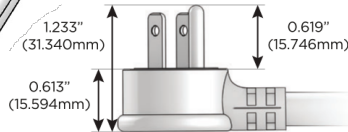

M-POWER-3T

AC POWER & DATA CONNECTIVITY SOLUTION

M-POWER-3TW-AMX-BRAB

Specs:

Modules/Ports:

- **A** Tamper Resistant AC Receptacle
- **M** Double USB-A (Fast Charging Ports - 18W)
- **X** Switched AC

A M X