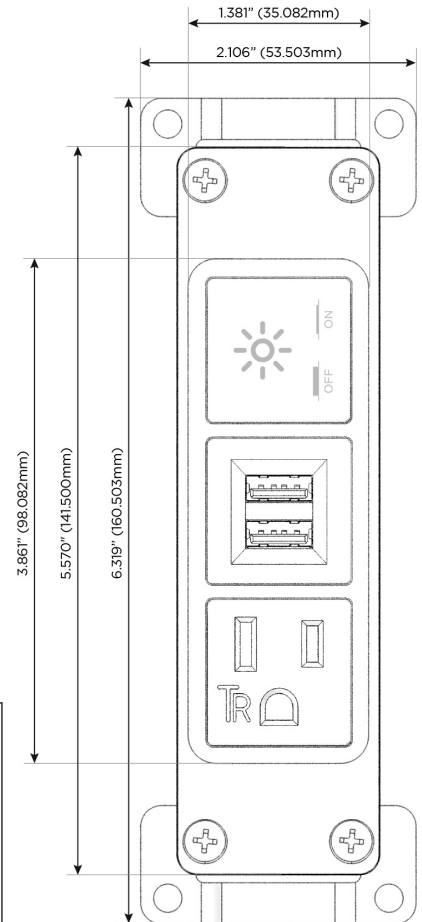

M-POWER-3T

AC POWER & DATA CONNECTIVITY SOLUTION

M-POWER-3TW-AMX-BRAB

Specs:

Modules/Ports:

- **A** Tamper Resistant AC Receptacle
- **M** Double USB-A (Fast Charging Ports - 18W)
- **X** Switched AC

A M X

TOP

Distributed by

Mormax Company, Inc.

8 Westchester Plaza

Elmsford, NY 10523

914-699-0101

sales@mormax.com

mormax.com