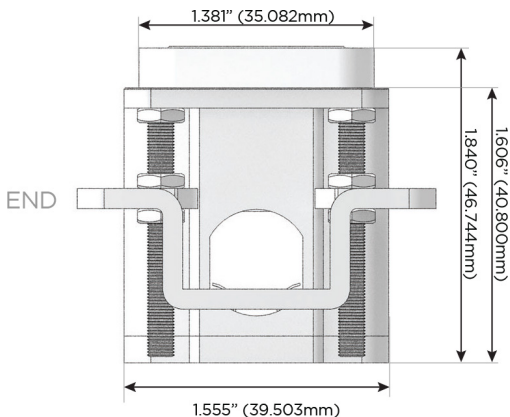

M-POWER-3T

AC POWER & DATA CONNECTIVITY SOLUTION

M-POWER-3TW-AMX-BRAB

Specs:

Modules/Ports:

- **A** Tamper Resistant AC Receptacle
- **M** Double USB-A (Fast Charging Ports - 18W)
- **X** Switched AC

A M X

TOP

Distributed by

Mormax Company, Inc.

8 Westchester Plaza

Elmsford, NY 10523

914-699-0101

sales@mormax.com

mormax.com