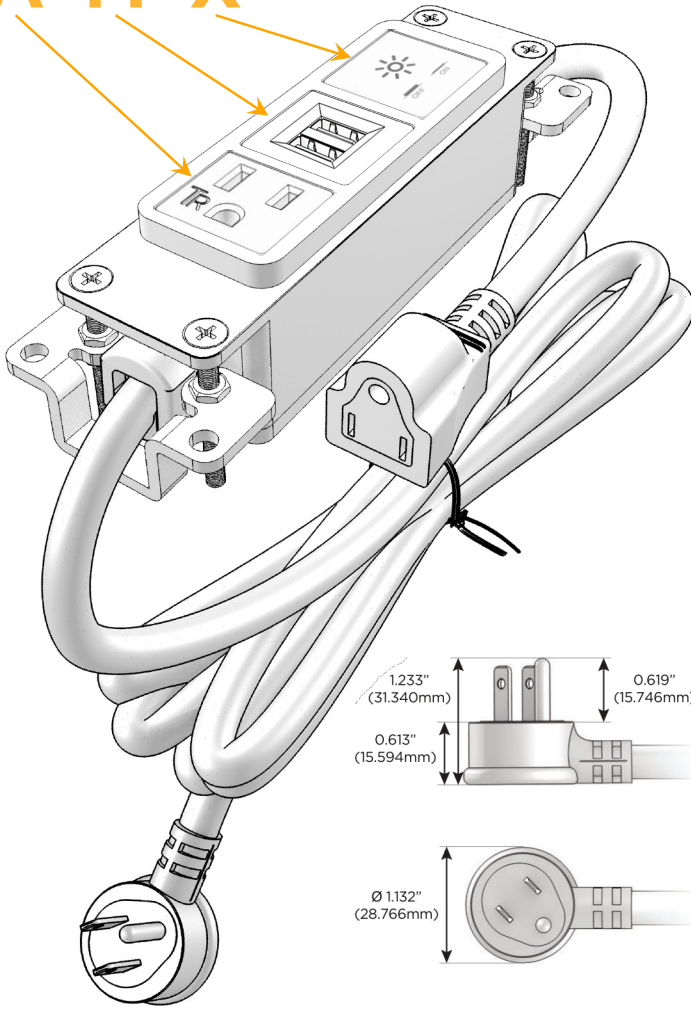

Bezel Finish: **BRASS ANTIQUED (ABS)**

Custom Finishes Available M-POWER-3TW-AMX-BRAAB

Features:

Module/Port Options:

- A** Tamper Resistant AC Receptacle
- E** USB-A & USB-C (20W)
- M** Double USB-A (Fast Charging Ports - 18W)
- H** HDMI
- 6** CAT 6
- 12** RJ 12
- X** Switched AC
- Y** 3-Way Switch (Low Voltage)
- V** USB-C (45W High Speed Charging Port)
- S** USB-C (25W High Speed Charging Port)
- R** Switched AC (Rocker Switch)
- D** Dimmer Switch

Plug:

Supplied with Low Profile Flat 45° Angle 120 VAC Plug

Optional Standard Straight 120 VAC Plug

Optional Straight 120 VAC Pass-through Plug

- CLEAN, COMPACT DESIGN
- STREAMLINED
- LOW PROFILE
- SIDE-EXITING CORDS
- PLUG & PLAY
- 6' AC CORD & PLUG (FLAT PLUG STANDARD)
- CUSTOMIZABLE CONFIGURATIONS AND FINISHES
- UL LISTED FOR MOUNTING IN FURNITURE
- 15A

M-POWER-3T

AC POWER & DATA CONNECTIVITY SOLUTION

M-POWER-3TW-AMX-BRAAB

Specs:

Modules/Ports:

- A** Tamper Resistant AC Receptacle
- M** Double USB-A (Fast Charging Ports - 18W)
- X** Switched AC

A M X

TOP