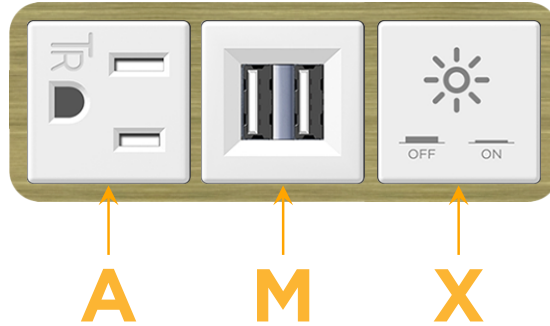

Bezel Finish: **BRASS ANTIQUED (ABS)**

Custom Finishes Available M-POWER-3TW-AMX-BRAAB

Features:

Module/Port Options:

- A** Tamper Resistant AC Receptacle
- E** USB-A & USB-C (20W)
- M** Double USB-A (Fast Charging Ports - 18W)
- H** HDMI
- 6** CAT 6
- 12** RJ 12
- X** Switched AC
- Y** 3-Way Switch (Low Voltage)
- V** USB-C (45W High Speed Charging Port)
- S** USB-C (25W High Speed Charging Port)
- R** Switched AC (Rocker Switch)
- D** Dimmer Switch

Plug:

Supplied with Low Profile Flat 45° Angle 120 VAC Plug

Optional Standard Straight 120 VAC Plug

Optional Straight 120 VAC Pass-through Plug

- CLEAN, COMPACT DESIGN
- STREAMLINED
- LOW PROFILE
- SIDE-EXITING CORDS
- PLUG & PLAY
- 6' AC CORD & PLUG (FLAT PLUG STANDARD)
- CUSTOMIZABLE CONFIGURATIONS AND FINISHES
- UL LISTED FOR MOUNTING IN FURNITURE
- 15A

M-POWER-3T

AC POWER & DATA CONNECTIVITY SOLUTION

M-POWER-3TW-AMX-BRAAB

Specs:

Modules/Ports:

- A** Tamper Resistant AC Receptacle
- M** Double USB-A (Fast Charging Ports - 18W)
- X** Switched AC

A M X

TOP