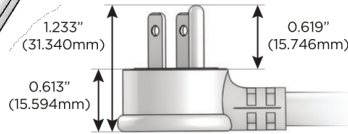

M-POWER-3T

AC POWER & DATA CONNECTIVITY SOLUTION

M-POWER-3TW-AMX-BRAAB

Specs:

Modules/Ports:

- A** Tamper Resistant AC Receptacle
- M** Double USB-A (Fast Charging Ports - 18W)
- X** Switched AC

A M X

TOP