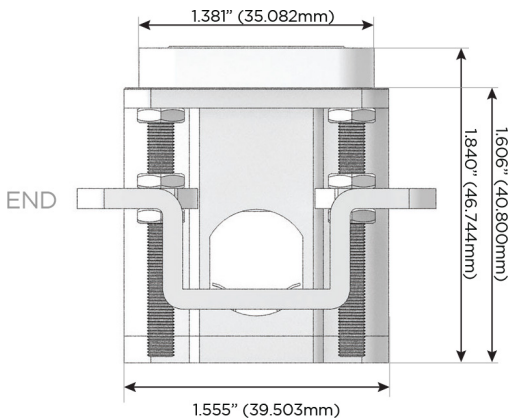

Plug:

Supplied with Low Profile Flat 45° Angle 120 VAC Plug

Optional Standard Straight 120 VAC Plug

Optional Straight 120 VAC Pass-through Plug

- CLEAN, COMPACT DESIGN
- STREAMLINED
- LOW PROFILE
- SIDE-EXITING CORDS
- PLUG & PLAY
- 6' AC CORD & PLUG (FLAT PLUG STANDARD)
- CUSTOMIZABLE CONFIGURATIONS AND FINISHES
- UL LISTED FOR MOUNTING IN FURNITURE
- 15A

M-POWER-3T

AC POWER & DATA CONNECTIVITY SOLUTION

M-POWER-3TW-AMX-BRAAB

Specs:

Modules/Ports:

- A** Tamper Resistant AC Receptacle
- M** Double USB-A (Fast Charging Ports - 18W)
- X** Switched AC

A M X

TOP