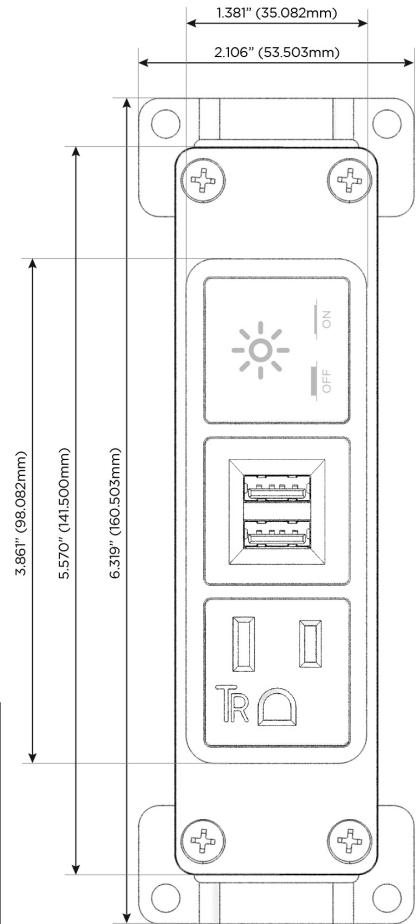

Bezel Finish: **BRASS ANTIQUED (ABS)**

Custom Finishes Available M-POWER-3TW-AMX-BRAAB

Features:

Module/Port Options:

- A** Tamper Resistant AC Receptacle
- E** USB-A & USB-C (20W)
- M** Double USB-A (Fast Charging Ports - 18W)
- H** HDMI
- 6** CAT 6
- 12** RJ 12
- X** Switched AC
- Y** 3-Way Switch (Low Voltage)
- V** USB-C (45W High Speed Charging Port)
- S** USB-C (25W High Speed Charging Port)
- R** Switched AC (Rocker Switch)
- D** Dimmer Switch

Plug:

Supplied with Low Profile Flat 45° Angle 120 VAC Plug

Optional Standard Straight 120 VAC Plug

Optional Straight 120 VAC Pass-through Plug

- CLEAN, COMPACT DESIGN
- STREAMLINED
- LOW PROFILE
- SIDE-EXITING CORDS
- PLUG & PLAY
- 6' AC CORD & PLUG (FLAT PLUG STANDARD)
- CUSTOMIZABLE CONFIGURATIONS AND FINISHES
- UL LISTED FOR MOUNTING IN FURNITURE
- 15A

M-POWER-3T

AC POWER & DATA CONNECTIVITY SOLUTION

M-POWER-3TW-AMX-BRAAB

Specs:

Modules/Ports:

- A** Tamper Resistant AC Receptacle
- M** Double USB-A (Fast Charging Ports - 18W)
- X** Switched AC

A M X

TOP