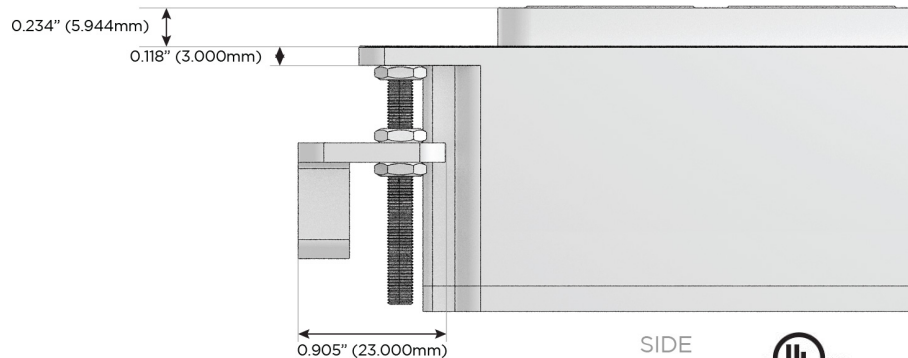

M-POWER-3T

AC POWER & DATA CONNECTIVITY SOLUTION

M-POWER-3TW-AMS-WAB

Specs:

Modules/Ports:

- **A** Tamper Resistant AC Receptacle
- **M** Double USB-A (Fast Charging Ports - 18W)
- **S** USB-C (25W High Speed Charging Port)

TOP

Distributed by

Mormax Company, Inc.

8 Westchester Plaza

Elmsford, NY 10523

914-699-0101

sales@mormax.com

mormax.com