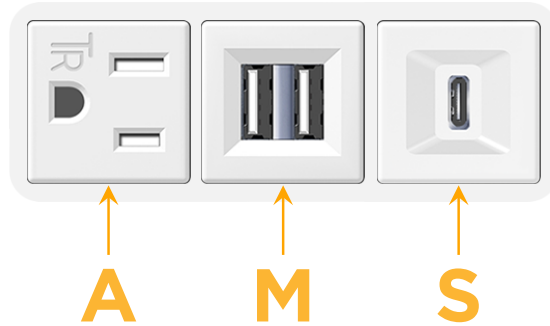

Bezel Finish: **WHITE (ABS)**

Custom Finishes Available M-POWER-3TW-AMS-WAB

Features:

Module/Port Options:

- A** Tamper Resistant AC Receptacle
- E** USB-A & USB-C (20W)
- M** Double USB-A (Fast Charging Ports - 18W)
- H** HDMI
- 6** CAT 6
- 12** RJ 12
- X** Switched AC
- Y** 3-Way Switch (Low Voltage)
- V** USB-C (45W High Speed Charging Port)
- S** USB-C (25W High Speed Charging Port)
- R** Switched AC (Rocker Switch)
- D** Dimmer Switch

Plug:

Supplied with Low Profile Flat 45° Angle 120 VAC Plug

Optional Standard Straight 120 VAC Plug

Optional Straight 120 VAC Pass-through Plug

- CLEAN, COMPACT DESIGN
- STREAMLINED
- LOW PROFILE
- SIDE-EXITING CORDS
- PLUG & PLAY
- 6' AC CORD & PLUG (FLAT PLUG STANDARD)
- CUSTOMIZABLE CONFIGURATIONS AND FINISHES
- UL LISTED FOR MOUNTING IN FURNITURE
- 15A

M-POWER-3T

AC POWER & DATA CONNECTIVITY SOLUTION

M-POWER-3TW-AMS-WAB

Specs:

Modules/Ports:

- A** Tamper Resistant AC Receptacle
- M** Double USB-A (Fast Charging Ports - 18W)
- S** USB-C (25W High Speed Charging Port)