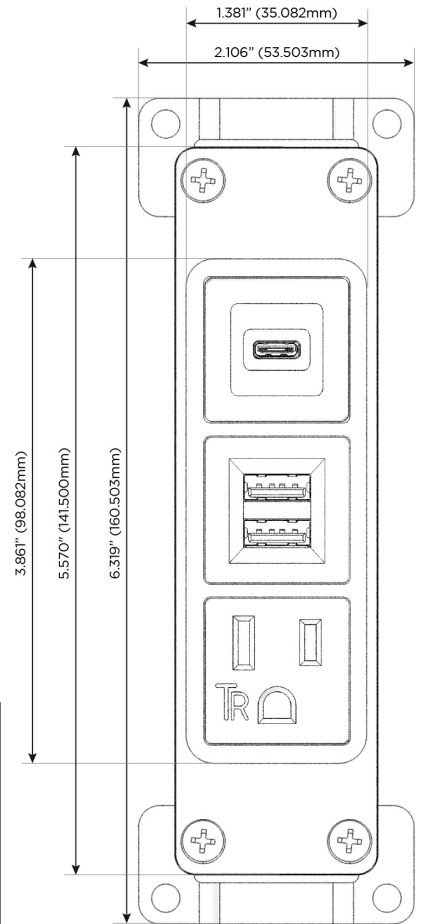

M-POWER-3T

AC POWER & DATA CONNECTIVITY SOLUTION

M-POWER-3TW-AMS-WAB

Specs:

Modules/Ports:

- **A** Tamper Resistant AC Receptacle
- **M** Double USB-A (Fast Charging Ports - 18W)
- **S** USB-C (25W High Speed Charging Port)

TOP

Distributed by

Mormax Company, Inc.

8 Westchester Plaza

Elmsford, NY 10523

914-699-0101

sales@mormax.com

mormax.com