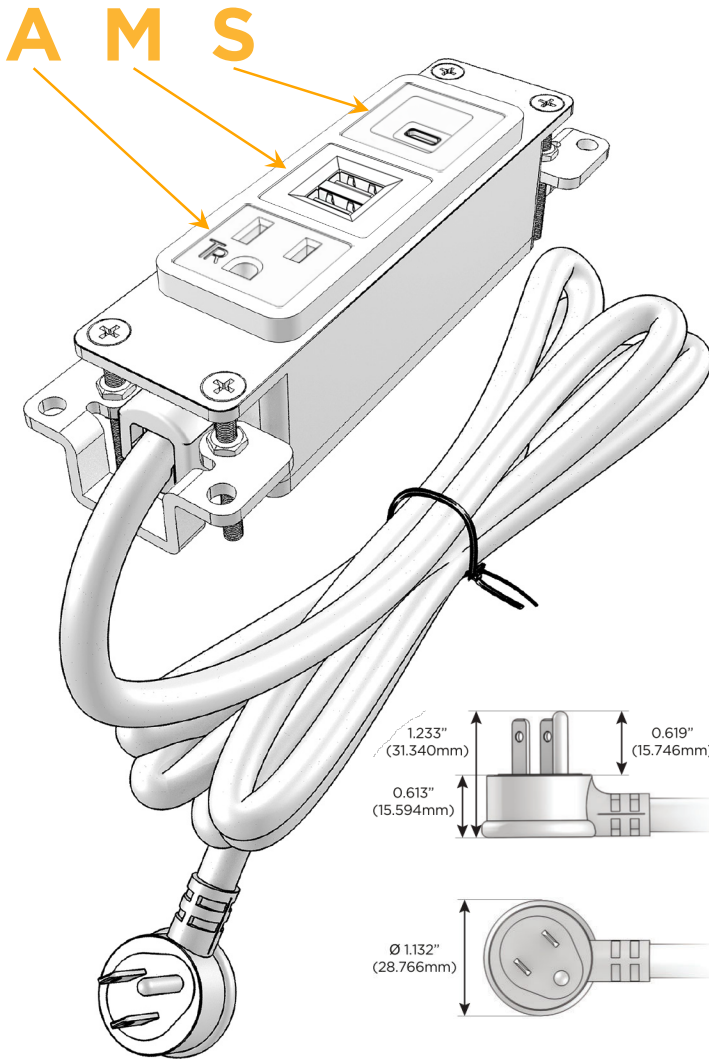

Bezel Finish: **WHITE (ABS)**

Custom Finishes Available M-POWER-3TW-AMS-WAB

Features:

Module/Port Options:

- A** Tamper Resistant AC Receptacle
- E** USB-A & USB-C (20W)
- M** Double USB-A (Fast Charging Ports - 18W)
- H** HDMI
- 6** CAT 6
- 12** RJ 12
- X** Switched AC
- Y** 3-Way Switch (Low Voltage)
- V** USB-C (45W High Speed Charging Port)
- S** USB-C (25W High Speed Charging Port)
- R** Switched AC (Rocker Switch)
- D** Dimmer Switch

Plug:

Supplied with Low Profile Flat 45° Angle 120 VAC Plug

Optional Standard Straight 120 VAC Plug

Optional Straight 120 VAC Pass-through Plug

- CLEAN, COMPACT DESIGN
- STREAMLINED
- LOW PROFILE
- SIDE-EXITING CORDS
- PLUG & PLAY
- 6' AC CORD & PLUG (FLAT PLUG STANDARD)
- CUSTOMIZABLE CONFIGURATIONS AND FINISHES
- UL LISTED FOR MOUNTING IN FURNITURE
- 15A

M-POWER-3T

AC POWER & DATA CONNECTIVITY SOLUTION

M-POWER-3TW-AMS-WAB

Specs:

Modules/Ports:

- A** Tamper Resistant AC Receptacle
- M** Double USB-A (Fast Charging Ports - 18W)
- S** USB-C (25W High Speed Charging Port)