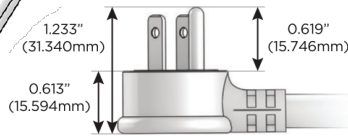

M-POWER-3T

AC POWER & DATA CONNECTIVITY SOLUTION

M-POWER-3TW-AMS-WAB

Specs:

Modules/Ports:

- A** Tamper Resistant AC Receptacle
- M** Double USB-A (Fast Charging Ports - 18W)
- S** USB-C (25W High Speed Charging Port)