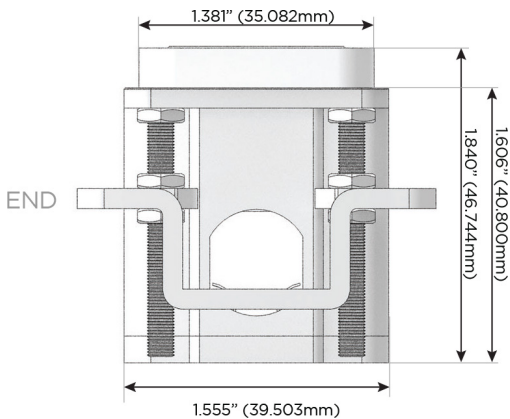

M-POWER-3T

AC POWER & DATA CONNECTIVITY SOLUTION

M-POWER-3TW-AMS-WAB

Specs:

Modules/Ports:

- **A** Tamper Resistant AC Receptacle
- **M** Double USB-A (Fast Charging Ports - 18W)
- **S** USB-C (25W High Speed Charging Port)

TOP

Distributed by

Mormax Company, Inc.

8 Westchester Plaza

Elmsford, NY 10523

914-699-0101

sales@mormax.com

mormax.com