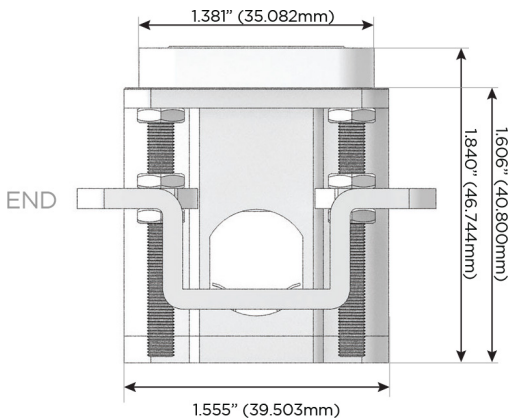

M-POWER-3T

AC POWER & DATA CONNECTIVITY SOLUTION

M-POWER-3TW-AMS-SS8B

Specs:

Modules/Ports:

- **A** Tamper Resistant AC Receptacle
- **M** Double USB-A (Fast Charging Ports - 18W)
- **S** USB-C (25W High Speed Charging Port)

TOP

Distributed by

Mormax Company, Inc.

8 Westchester Plaza

Elmsford, NY 10523

914-699-0101

sales@mormax.com

mormax.com