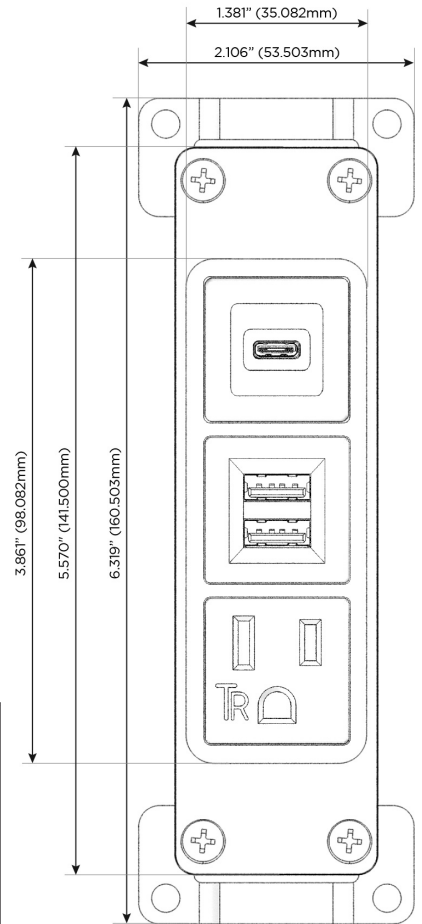

M-POWER-3T

AC POWER & DATA CONNECTIVITY SOLUTION

M-POWER-3TW-AMS-SS8B

Specs:

Modules/Ports:

- **A** Tamper Resistant AC Receptacle
- **M** Double USB-A (Fast Charging Ports - 18W)
- **S** USB-C (25W High Speed Charging Port)

TOP

Distributed by

Mormax Company, Inc.

8 Westchester Plaza

Elmsford, NY 10523

914-699-0101

sales@mormax.com

mormax.com