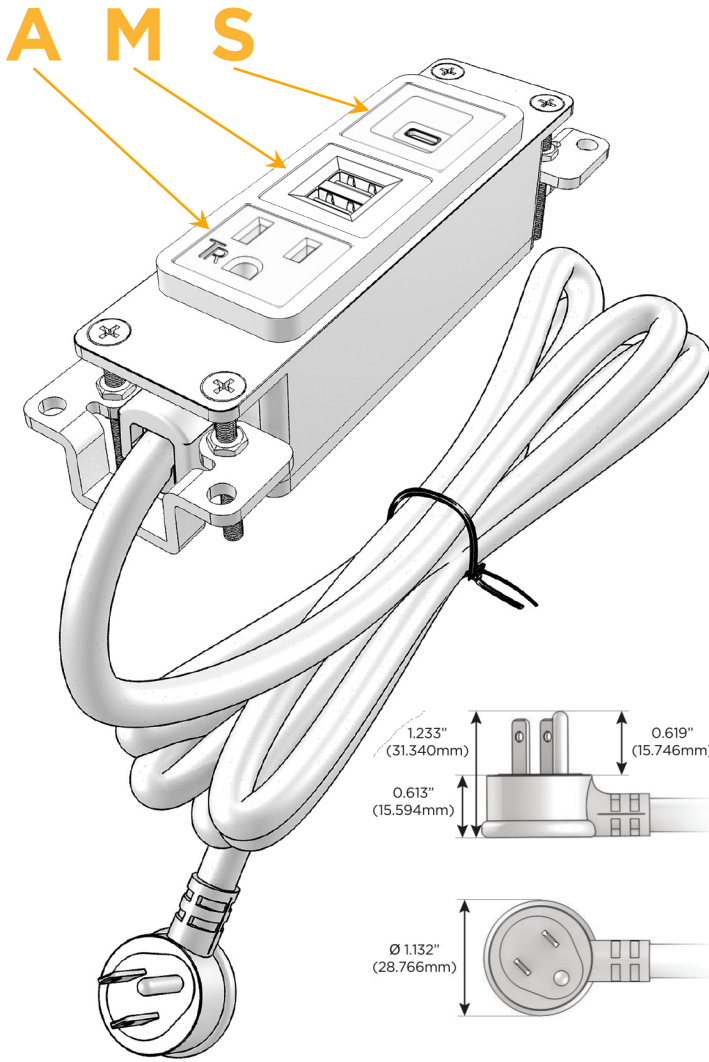

Bezel Finish: **STAINLESS STEEL MIRROR FINISH**

Custom Finishes Available M-POWER-3TW-AMS-SS8B

Features:

Module/Port Options:

- A** Tamper Resistant AC Receptacle
- E** USB-A & USB-C (20W)
- M** Double USB-A (Fast Charging Ports - 18W)
- H** HDMI
- 6** CAT 6
- 12** RJ 12
- X** Switched AC
- Y** 3-Way Switch (Low Voltage)
- V** USB-C (45W High Speed Charging Port)
- S** USB-C (25W High Speed Charging Port)
- R** Switched AC (Rocker Switch)
- D** Dimmer Switch

Plug:

Supplied with Low Profile Flat 45° Angle 120 VAC Plug

Optional Standard Straight 120 VAC Plug

Optional Straight 120 VAC Pass-through Plug

- CLEAN, COMPACT DESIGN
- STREAMLINED
- LOW PROFILE
- SIDE-EXITING CORDS
- PLUG & PLAY
- 6' AC CORD & PLUG (FLAT PLUG STANDARD)
- CUSTOMIZABLE CONFIGURATIONS AND FINISHES
- UL LISTED FOR MOUNTING IN FURNITURE
- 15A

M-POWER-3T

AC POWER & DATA CONNECTIVITY SOLUTION

M-POWER-3TW-AMS-SS8B

Specs:

Modules/Ports:

- A** Tamper Resistant AC Receptacle
- M** Double USB-A (Fast Charging Ports - 18W)
- S** USB-C (25W High Speed Charging Port)