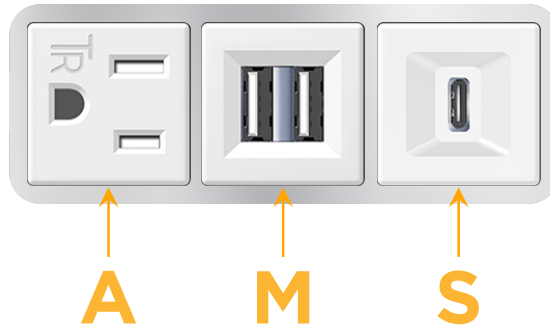

Bezel Finish: **STAINLESS STEEL MIRROR FINISH**

Custom Finishes Available M-POWER-3TW-AMS-SS8B

Features:

Module/Port Options:

- A** Tamper Resistant AC Receptacle
- E** USB-A & USB-C (20W)
- M** Double USB-A (Fast Charging Ports - 18W)
- H** HDMI
- 6** CAT 6
- 12** RJ 12
- X** Switched AC
- Y** 3-Way Switch (Low Voltage)
- V** USB-C (45W High Speed Charging Port)
- S** USB-C (25W High Speed Charging Port)
- R** Switched AC (Rocker Switch)
- D** Dimmer Switch

Plug:

Supplied with Low Profile Flat 45° Angle 120 VAC Plug

Optional Standard Straight 120 VAC Plug

Optional Straight 120 VAC Pass-through Plug

- CLEAN, COMPACT DESIGN
- STREAMLINED
- LOW PROFILE
- SIDE-EXITING CORDS
- PLUG & PLAY
- 6' AC CORD & PLUG (FLAT PLUG STANDARD)
- CUSTOMIZABLE CONFIGURATIONS AND FINISHES
- UL LISTED FOR MOUNTING IN FURNITURE
- 15A

M-POWER-3T

AC POWER & DATA CONNECTIVITY SOLUTION

M-POWER-3TW-AMS-SS8B

Specs:

Modules/Ports:

- A** Tamper Resistant AC Receptacle
- M** Double USB-A (Fast Charging Ports - 18W)
- S** USB-C (25W High Speed Charging Port)