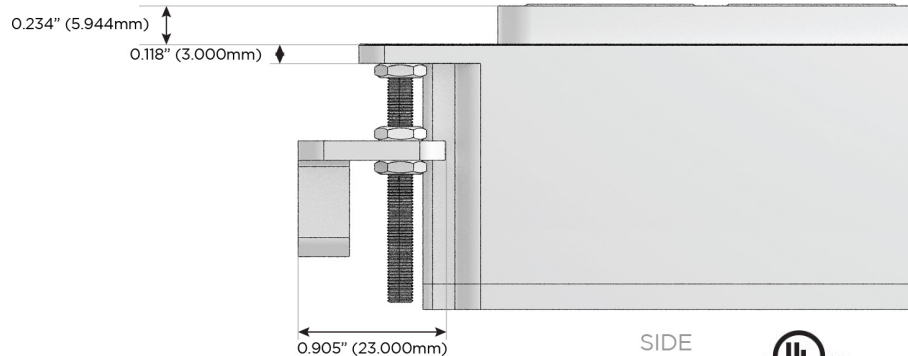

M-POWER-3T

AC POWER & DATA CONNECTIVITY SOLUTION

M-POWER-3TW-AMS-SS8B

Specs:

Modules/Ports:

- **A** Tamper Resistant AC Receptacle
- **M** Double USB-A (Fast Charging Ports - 18W)
- **S** USB-C (25W High Speed Charging Port)

TOP

Distributed by

Mormax Company, Inc.

8 Westchester Plaza

Elmsford, NY 10523

914-699-0101

sales@mormax.com

mormax.com