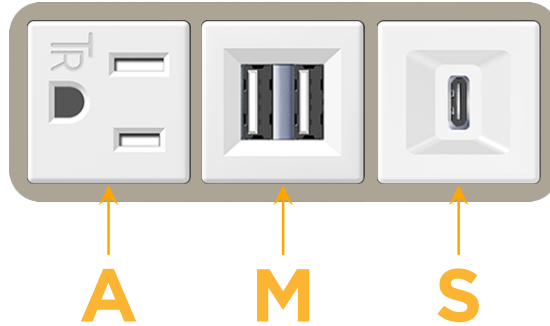

Bezel Finish: **SATIN NICKEL (ABS)**

Custom Finishes Available M-POWER-3TW-AMS-SAB

Features:

Module/Port Options:

- A** Tamper Resistant AC Receptacle
- E** USB-A & USB-C (20W)
- M** Double USB-A (Fast Charging Ports - 18W)
- H** HDMI
- 6** CAT 6
- 12** RJ 12
- X** Switched AC
- Y** 3-Way Switch (Low Voltage)
- V** USB-C (45W High Speed Charging Port)
- S** USB-C (25W High Speed Charging Port)
- R** Switched AC (Rocker Switch)
- D** Dimmer Switch

Plug:

Supplied with Low Profile Flat 45° Angle 120 VAC Plug

Optional Standard Straight 120 VAC Plug

Optional Straight 120 VAC Pass-through Plug

- CLEAN, COMPACT DESIGN
- STREAMLINED
- LOW PROFILE
- SIDE-EXITING CORDS
- PLUG & PLAY
- 6' AC CORD & PLUG (FLAT PLUG STANDARD)
- CUSTOMIZABLE CONFIGURATIONS AND FINISHES
- UL LISTED FOR MOUNTING IN FURNITURE
- 15A

M-POWER-3T

AC POWER & DATA CONNECTIVITY SOLUTION

M-POWER-3TW-AMS-SAB

Specs:

Modules/Ports:

- A** Tamper Resistant AC Receptacle
- M** Double USB-A (Fast Charging Ports - 18W)
- S** USB-C (25W High Speed Charging Port)