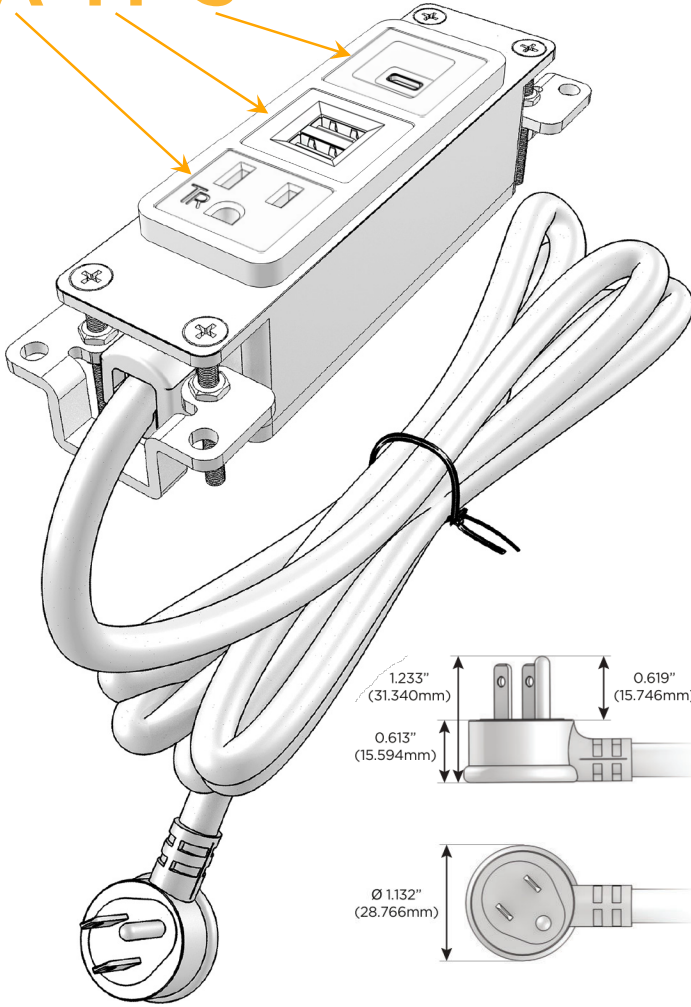

M-POWER-3T

AC POWER & DATA CONNECTIVITY SOLUTION

M-POWER-3TW-AMS-SAB

Specs:

Modules/Ports:

- **A** Tamper Resistant AC Receptacle
- **M** Double USB-A (Fast Charging Ports - 18W)
- **S** USB-C (25W High Speed Charging Port)

Distributed by

Mormax Company, Inc.

8 Westchester Plaza

Elmsford, NY 10523

914-699-0101

sales@mormax.com

mormax.com

A M S