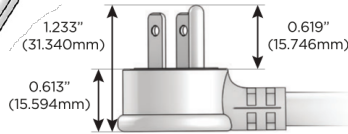

M-POWER-3T

AC POWER & DATA CONNECTIVITY SOLUTION

M-POWER-3TW-AMS-CRAB

Specs:

Modules/Ports:

- **A** Tamper Resistant AC Receptacle
- **M** Double USB-A (Fast Charging Ports - 18W)
- **S** USB-C (25W High Speed Charging Port)

A M S