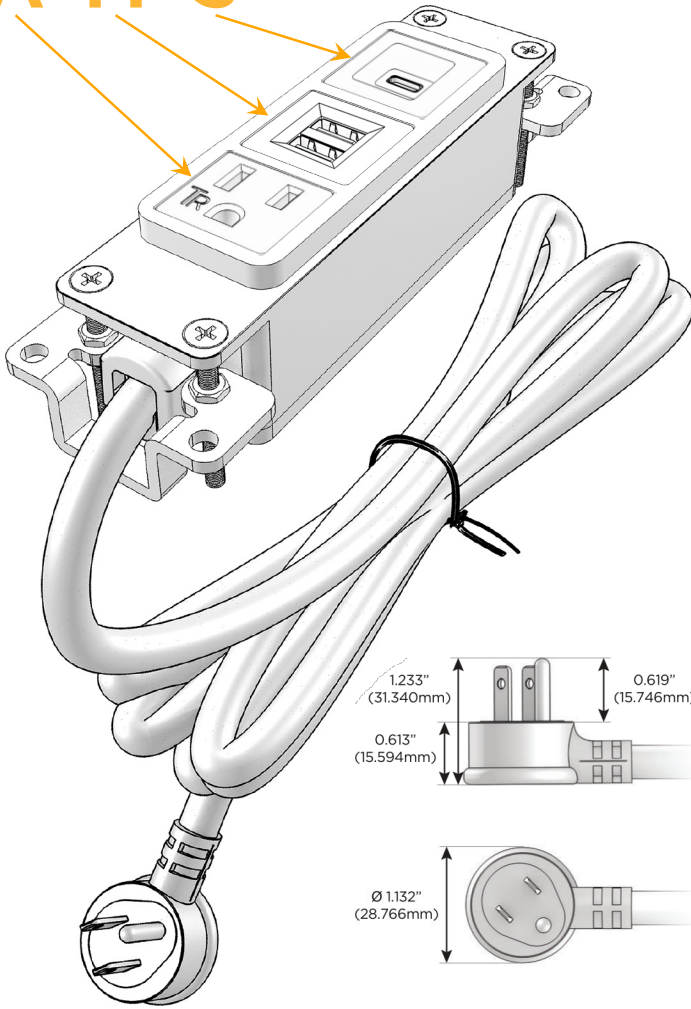

M-POWER-3T

AC POWER & DATA CONNECTIVITY SOLUTION

M-POWER-3TW-AMS-CRAB

Specs:

Modules/Ports:

- **A** Tamper Resistant AC Receptacle
- **M** Double USB-A (Fast Charging Ports - 18W)
- **S** USB-C (25W High Speed Charging Port)

A M S