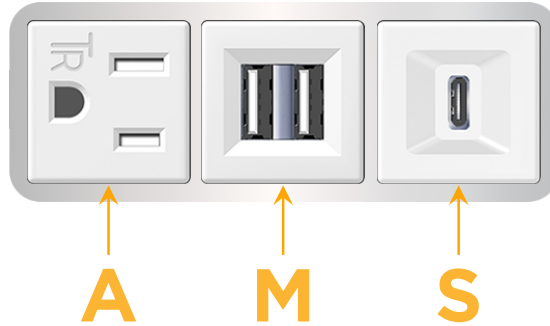

M-POWER-3T

AC POWER & DATA CONNECTIVITY SOLUTION

M-POWER-3TW-AMS-CRAB

Distributed by

Mormax Company, Inc.

8 Westchester Plaza

Elmsford, NY 10523

914-699-0101

sales@mormax.com

mormax.com

Metro Light & Power's line of power & data solutions offers sophisticated design elements combined with greater ease of installation. Streamlined and low-profile, enhanced by side-exiting cords, our outlets advance the industry with their cutting edge look and feel. We believe flexibility is key, and we provide a variety of mounting options, including the ability to mount in limited spaces. Our outlets are available in many finishes and configurations, in addition to a custom color and finish capability for our clients.

Bezel Finish: **CHROME (ABS)**
Custom Finishes Available M-POWER-3TW-AMS-CRAB

Features:

Module/Port Options:

- **A** Tamper Resistant AC Receptacle
- **E** USB-A & USB-C (20W)
- **M** Double USB-A (Fast Charging Ports - 18W)
- **H** HDMI
- **6** CAT 6
- **12** RJ 12
- **X** Switched AC
- **Y** 3-Way Switch (Low Voltage)
- **V** USB-C (45W High Speed Charging Port)
- **S** USB-C (25W High Speed Charging Port)
- **R** Switched AC (Rocker Switch)
- **D** Dimmer Switch

Plug:

Supplied with Low Profile Flat 45° Angle 120 VAC Plug

Optional Standard Straight 120 VAC Plug

Optional Straight 120 VAC Pass-through Plug

- CLEAN, COMPACT DESIGN
- STREAMLINED
- LOW PROFILE
- SIDE-EXITING CORDS
- PLUG & PLAY
- 6' AC CORD & PLUG (FLAT PLUG STANDARD)
- CUSTOMIZABLE CONFIGURATIONS AND FINISHES
- UL LISTED FOR MOUNTING IN FURNITURE
- 15A