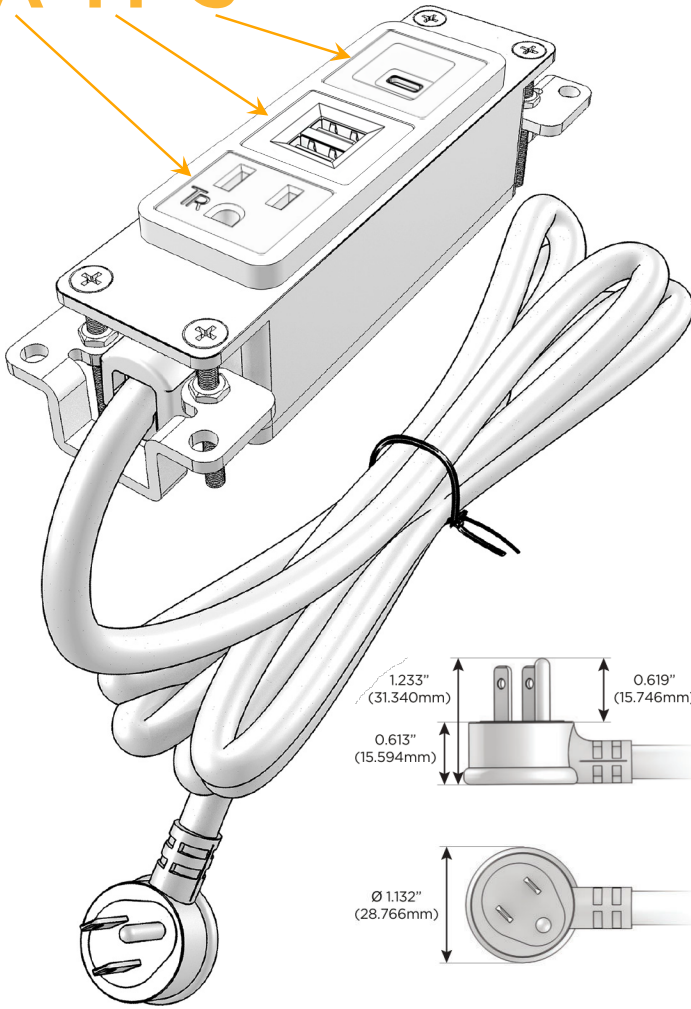

M-POWER-3T

AC POWER & DATA CONNECTIVITY SOLUTION

M-POWER-3TW-AMS-BZAB

Specs:

Modules/Ports:

- **A** Tamper Resistant AC Receptacle
- **M** Double USB-A (Fast Charging Ports - 18W)
- **S** USB-C (25W High Speed Charging Port)

Distributed by

Mormax Company, Inc.

8 Westchester Plaza

Elmsford, NY 10523

914-699-0101

sales@mormax.com

mormax.com

A M S