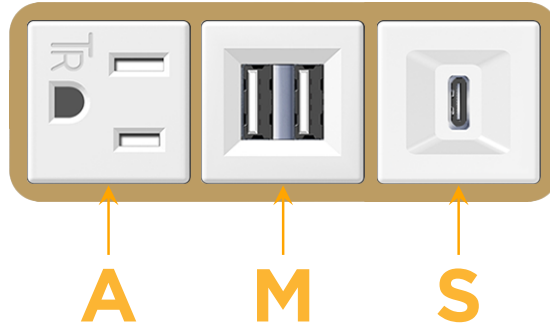

Bezel Finish: **STANDARD BRONZE (ABS)**

Custom Finishes Available M-POWER-3TW-AMS-BZAB

Features:

Module/Port Options:

- A** Tamper Resistant AC Receptacle
- E** USB-A & USB-C (20W)
- M** Double USB-A (Fast Charging Ports - 18W)
- H** HDMI
- 6** CAT 6
- 12** RJ 12
- X** Switched AC
- Y** 3-Way Switch (Low Voltage)
- V** USB-C (45W High Speed Charging Port)
- S** USB-C (25W High Speed Charging Port)
- R** Switched AC (Rocker Switch)
- D** Dimmer Switch

Plug:

Supplied with Low Profile Flat 45° Angle 120 VAC Plug

Optional Standard Straight 120 VAC Plug

Optional Straight 120 VAC Pass-through Plug

- CLEAN, COMPACT DESIGN
- STREAMLINED
- LOW PROFILE
- SIDE-EXITING CORDS
- PLUG & PLAY
- 6' AC CORD & PLUG (FLAT PLUG STANDARD)
- CUSTOMIZABLE CONFIGURATIONS AND FINISHES
- UL LISTED FOR MOUNTING IN FURNITURE
- 15A

M-POWER-3T

AC POWER & DATA CONNECTIVITY SOLUTION

M-POWER-3TW-AMS-BZAB

Specs:

Modules/Ports:

- A** Tamper Resistant AC Receptacle
- M** Double USB-A (Fast Charging Ports - 18W)
- S** USB-C (25W High Speed Charging Port)