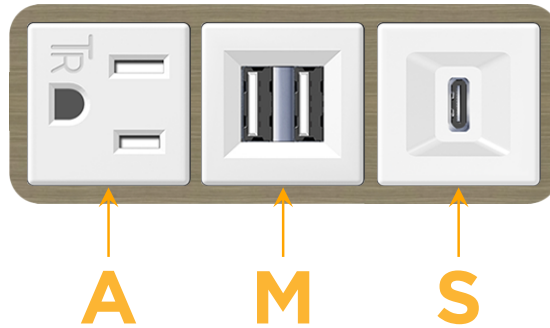

Bezel Finish: **ANTIQUED ARCHITECTURAL BRONZE (ABS)**

Custom Finishes Available M-POWER-3TW-AMS-BZ5AAB

Features:

Module/Port Options:

- A** Tamper Resistant AC Receptacle
- E** USB-A & USB-C (20W)
- M** Double USB-A (Fast Charging Ports - 18W)
- H** HDMI
- 6** CAT 6
- 12** RJ 12
- X** Switched AC
- Y** 3-Way Switch (Low Voltage)
- V** USB-C (45W High Speed Charging Port)
- S** USB-C (25W High Speed Charging Port)
- R** Switched AC (Rocker Switch)
- D** Dimmer Switch

Plug:

Supplied with Low Profile Flat 45° Angle 120 VAC Plug

Optional Standard Straight 120 VAC Plug

Optional Straight 120 VAC Pass-through Plug

- CLEAN, COMPACT DESIGN
- STREAMLINED
- LOW PROFILE
- SIDE-EXITING CORDS
- PLUG & PLAY
- 6' AC CORD & PLUG (FLAT PLUG STANDARD)
- CUSTOMIZABLE CONFIGURATIONS AND FINISHES
- UL LISTED FOR MOUNTING IN FURNITURE
- 15A

M-POWER-3T

AC POWER & DATA CONNECTIVITY SOLUTION

M-POWER-3TW-AMS-BZ5AAB

Specs:

Modules/Ports:

- A** Tamper Resistant AC Receptacle
- M** Double USB-A (Fast Charging Ports - 18W)
- S** USB-C (25W High Speed Charging Port)