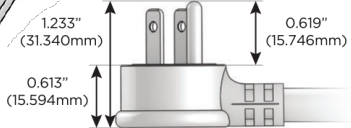

M-POWER-3T

AC POWER & DATA CONNECTIVITY SOLUTION

M-POWER-3TW-AMS-BZ5AAB

Specs:

Modules/Ports:

- **A** Tamper Resistant AC Receptacle
- **M** Double USB-A (Fast Charging Ports - 18W)
- **S** USB-C (25W High Speed Charging Port)

A M S