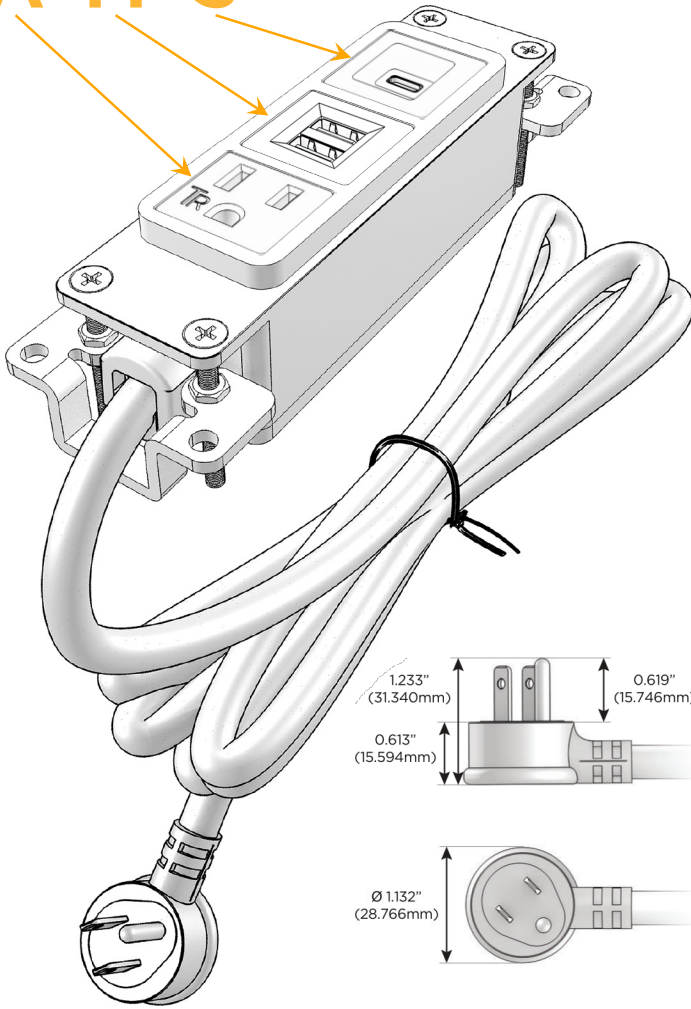

M-POWER-3T

AC POWER & DATA CONNECTIVITY SOLUTION

M-POWER-3TW-AMS-BZ5AAB

Specs:

Modules/Ports:

- **A** Tamper Resistant AC Receptacle
- **M** Double USB-A (Fast Charging Ports - 18W)
- **S** USB-C (25W High Speed Charging Port)

A M S