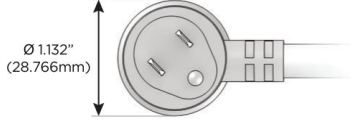

M-POWER-3T

AC POWER & DATA CONNECTIVITY SOLUTION

M-POWER-3TW-AMS-BZ5AAB

Specs:

Modules/Ports:

- **A** Tamper Resistant AC Receptacle
- **M** Double USB-A (Fast Charging Ports - 18W)
- **S** USB-C (25W High Speed Charging Port)

A M S