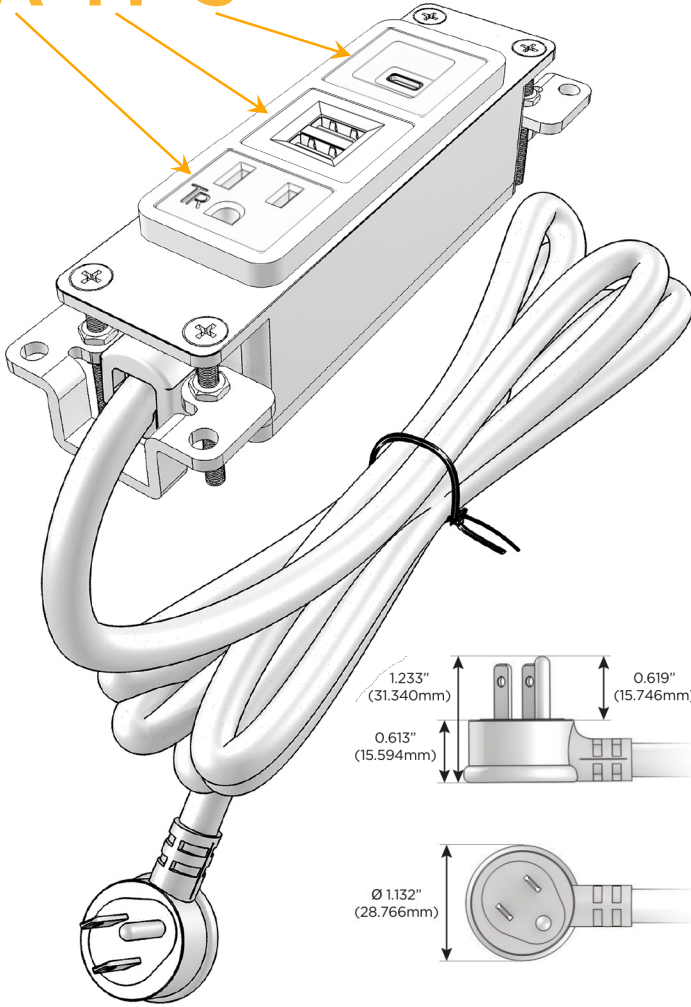

M-POWER-3T

AC POWER & DATA CONNECTIVITY SOLUTION

M-POWER-3TW-AMS-BRAAB

Specs:

Modules/Ports:

- **A** Tamper Resistant AC Receptacle
- **M** Double USB-A (Fast Charging Ports - 18W)
- **S** USB-C (25W High Speed Charging Port)

A M S