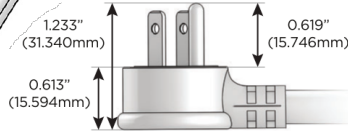

M-POWER-3T

AC POWER & DATA CONNECTIVITY SOLUTION

M-POWER-3TW-AMS-BRAAB

Specs:

Modules/Ports:

- **A** Tamper Resistant AC Receptacle
- **M** Double USB-A (Fast Charging Ports - 18W)
- **S** USB-C (25W High Speed Charging Port)

A M S