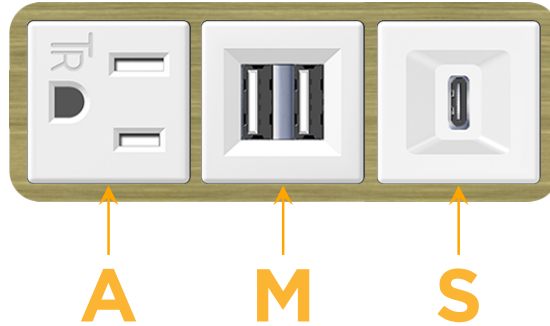

Bezel Finish: **BRASS ANTIQUED (ABS)**

Custom Finishes Available M-POWER-3TW-AMS-BRAAB

Features:

Module/Port Options:

- A** Tamper Resistant AC Receptacle
- E** USB-A & USB-C (20W)
- M** Double USB-A (Fast Charging Ports - 18W)
- H** HDMI
- 6** CAT 6
- 12** RJ 12
- X** Switched AC
- Y** 3-Way Switch (Low Voltage)
- V** USB-C (45W High Speed Charging Port)
- S** USB-C (25W High Speed Charging Port)
- R** Switched AC (Rocker Switch)
- D** Dimmer Switch

Plug:

Supplied with Low Profile Flat 45° Angle 120 VAC Plug

Optional Standard Straight 120 VAC Plug

Optional Straight 120 VAC Pass-through Plug

- CLEAN, COMPACT DESIGN
- STREAMLINED
- LOW PROFILE
- SIDE-EXITING CORDS
- PLUG & PLAY
- 6' AC CORD & PLUG (FLAT PLUG STANDARD)
- CUSTOMIZABLE CONFIGURATIONS AND FINISHES
- UL LISTED FOR MOUNTING IN FURNITURE
- 15A

M-POWER-3T

AC POWER & DATA CONNECTIVITY SOLUTION

M-POWER-3TW-AMS-BRAAB

Specs:

Modules/Ports:

- A** Tamper Resistant AC Receptacle
- M** Double USB-A (Fast Charging Ports - 18W)
- S** USB-C (25W High Speed Charging Port)