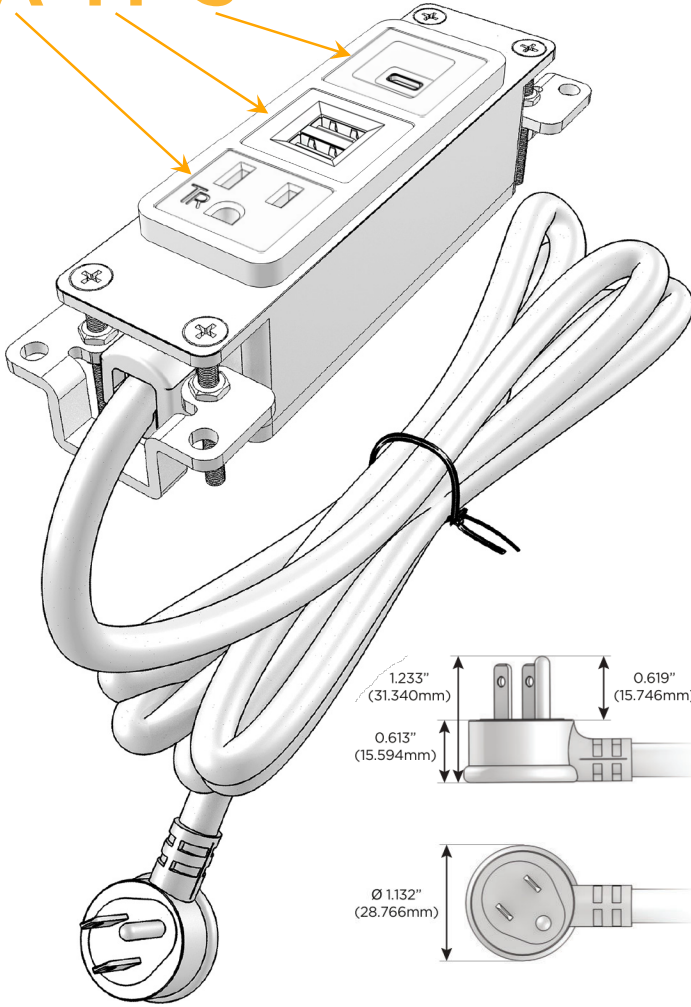

M-POWER-3T

AC POWER & DATA CONNECTIVITY SOLUTION

M-POWER-3TW-AMS-BB

Specs:

Modules/Ports:

- **A** Tamper Resistant AC Receptacle
- **M** Double USB-A (Fast Charging Ports - 18W)
- **S** USB-C (25W High Speed Charging Port)

Distributed by

Mormax Company, Inc.

8 Westchester Plaza

Elmsford, NY 10523

914-699-0101

sales@mormax.com

mormax.com

A M S