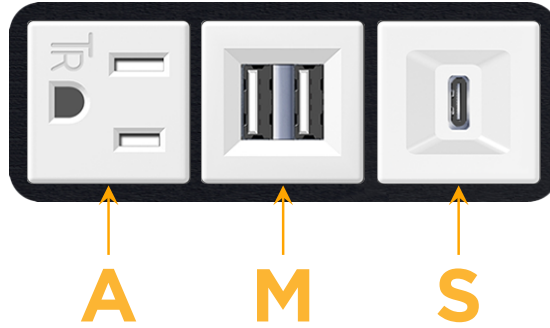

Bezel Finish: **BLACK (STEEL)**

Custom Finishes Available M-POWER-3TW-AMS-BB

Features:

Module/Port Options:

- A** Tamper Resistant AC Receptacle
- E** USB-A & USB-C (20W)
- M** Double USB-A (Fast Charging Ports - 18W)
- H** HDMI
- 6** CAT 6
- 12** RJ 12
- X** Switched AC
- Y** 3-Way Switch (Low Voltage)
- V** USB-C (45W High Speed Charging Port)
- S** USB-C (25W High Speed Charging Port)
- R** Switched AC (Rocker Switch)
- D** Dimmer Switch

Plug:

Supplied with Low Profile Flat 45° Angle 120 VAC Plug

Optional Standard Straight 120 VAC Plug

Optional Straight 120 VAC Pass-through Plug

- CLEAN, COMPACT DESIGN
- STREAMLINED
- LOW PROFILE
- SIDE-EXITING CORDS
- PLUG & PLAY
- 6' AC CORD & PLUG (FLAT PLUG STANDARD)
- CUSTOMIZABLE CONFIGURATIONS AND FINISHES
- UL LISTED FOR MOUNTING IN FURNITURE
- 15A

M-POWER-3T

AC POWER & DATA CONNECTIVITY SOLUTION

M-POWER-3TW-AMS-BB

Specs:

Modules/Ports:

- A** Tamper Resistant AC Receptacle
- M** Double USB-A (Fast Charging Ports - 18W)
- S** USB-C (25W High Speed Charging Port)