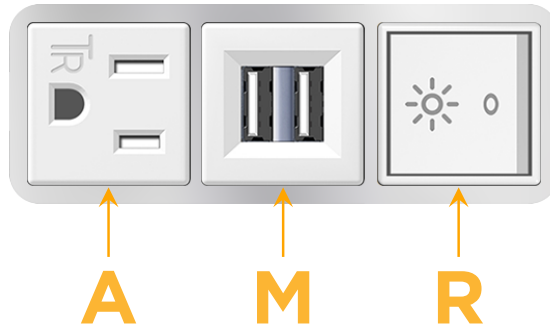

M-POWER-3T

AC POWER & DATA CONNECTIVITY SOLUTION

M-POWER-3TW-AMR-SS8B

Distributed by

Mormax Company, Inc.

8 Westchester Plaza

Elmsford, NY 10523

914-699-0101

sales@mormax.com

mormax.com

Metro Light & Power's line of power & data solutions offers sophisticated design elements combined with greater ease of installation. Streamlined and low-profile, enhanced by side-exiting cords, our outlets advance the industry with their cutting edge look and feel. We believe flexibility is key, and we provide a variety of mounting options, including the ability to mount in limited spaces. Our outlets are available in many finishes and configurations, in addition to a custom color and finish capability for our clients.

Bezel Finish: **STAINLESS STEEL MIRROR FINISH**

Custom Finishes Available M-POWER-3TW-AMR-SS8B

Features:

Module/Port Options:

- **A** Tamper Resistant AC Receptacle
- **E** USB-A & USB-C (20W)
- **M** Double USB-A (Fast Charging Ports - 18W)
- **H** HDMI
- **6** CAT 6
- **12** RJ 12
- **X** Switched AC
- **Y** 3-Way Switch (Low Voltage)
- **V** USB-C (45W High Speed Charging Port)
- **S** USB-C (25W High Speed Charging Port)
- **R** Switched AC (Rocker Switch)
- **D** Dimmer Switch

Plug:

Supplied with Low Profile Flat 45° Angle 120 VAC Plug

Optional Standard Straight 120 VAC Plug

Optional Straight 120 VAC Pass-through Plug

- CLEAN, COMPACT DESIGN
- STREAMLINED
- LOW PROFILE
- SIDE-EXITING CORDS
- PLUG & PLAY
- 6' AC CORD & PLUG (FLAT PLUG STANDARD)
- CUSTOMIZABLE CONFIGURATIONS AND FINISHES
- UL LISTED FOR MOUNTING IN FURNITURE
- 15A