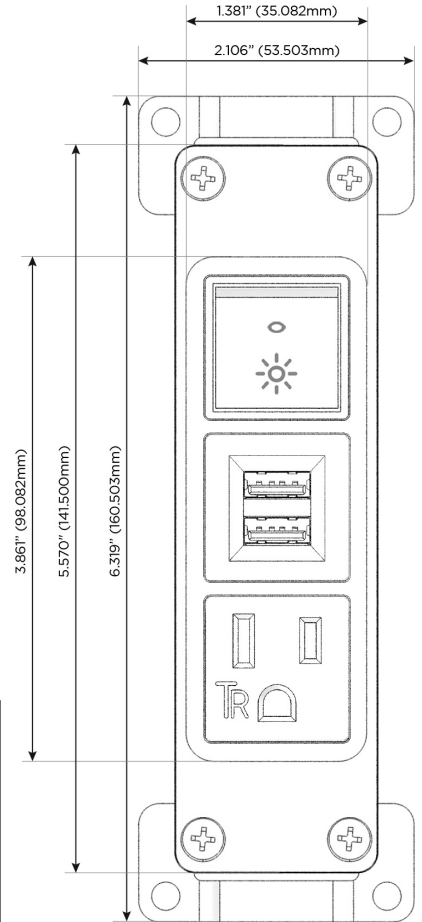

Distributed by

Mormax Company, Inc.

8 Westchester Plaza

Elmsford, NY 10523

914-699-0101

sales@mormax.com

mormax.com

TOP