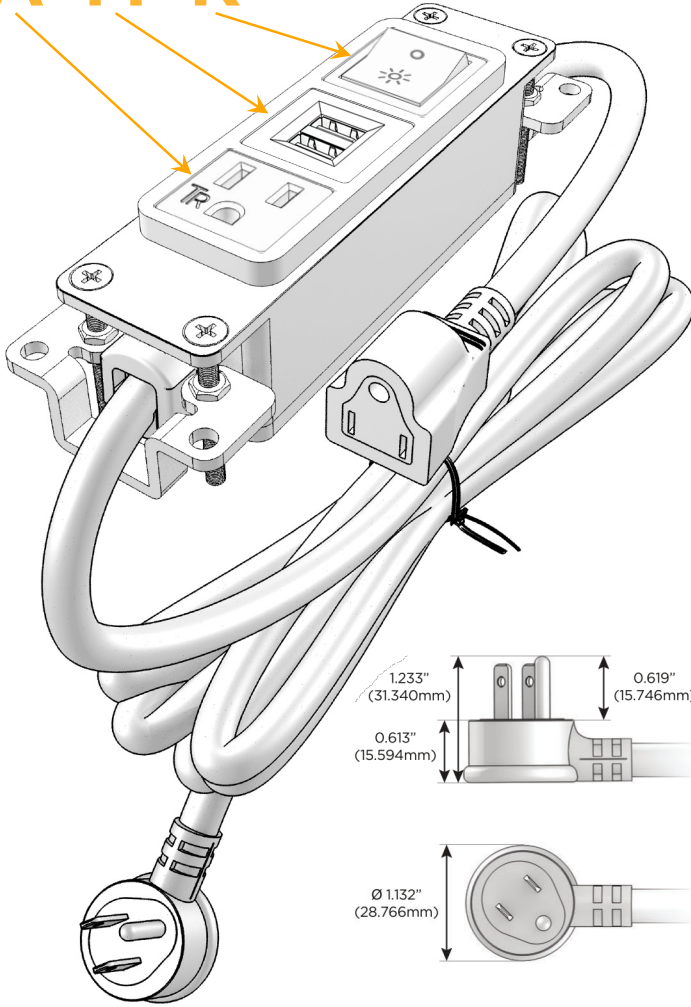

M-POWER-3T

AC POWER & DATA CONNECTIVITY SOLUTION

M-POWER-3TW-AMR-SS8B

Specs:

Modules/Ports:

- **A** Tamper Resistant AC Receptacle
- **M** Double USB-A (Fast Charging Ports - 18W)
- **R** Switched AC (Rocker Switch)

A M R