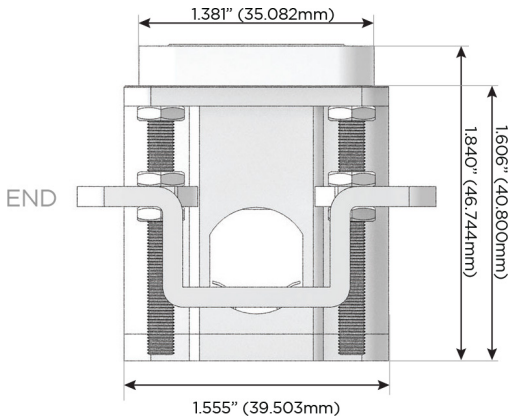

### Modules/Ports:

- A** Tamper Resistant AC Receptacle
- M** Double USB-A (Fast Charging Ports - 18W)
- R** Switched AC (Rocker Switch)

TOP

SIDE