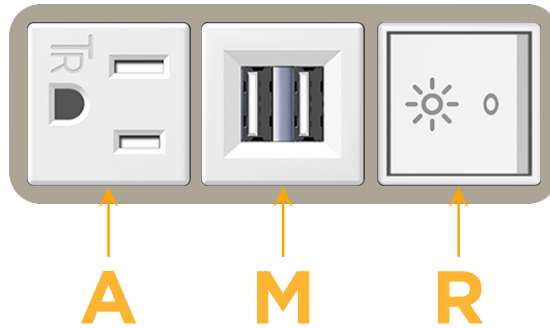

Bezel Finish: **SATIN NICKEL (ABS)**

Custom Finishes Available M-POWER-3TW-AMR-SAB

Features:

Module/Port Options:

- A** Tamper Resistant AC Receptacle
- E** USB-A & USB-C (20W)
- M** Double USB-A (Fast Charging Ports - 18W)
- H** HDMI
- 6** CAT 6
- 12** RJ 12
- X** Switched AC
- Y** 3-Way Switch (Low Voltage)
- V** USB-C (45W High Speed Charging Port)
- S** USB-C (25W High Speed Charging Port)
- R** Switched AC (Rocker Switch)
- D** Dimmer Switch

Plug:

Supplied with Low Profile Flat 45° Angle 120 VAC Plug

Optional Standard Straight 120 VAC Plug

Optional Straight 120 VAC Pass-through Plug

- CLEAN, COMPACT DESIGN
- STREAMLINED
- LOW PROFILE
- SIDE-EXITING CORDS
- PLUG & PLAY
- 6' AC CORD & PLUG (FLAT PLUG STANDARD)
- CUSTOMIZABLE CONFIGURATIONS AND FINISHES
- UL LISTED FOR MOUNTING IN FURNITURE
- 15A

M-POWER-3T

AC POWER & DATA CONNECTIVITY SOLUTION

M-POWER-3TW-AMR-SAB

Specs:

Modules/Ports:

- A** Tamper Resistant AC Receptacle
- M** Double USB-A (Fast Charging Ports - 18W)
- R** Switched AC (Rocker Switch)