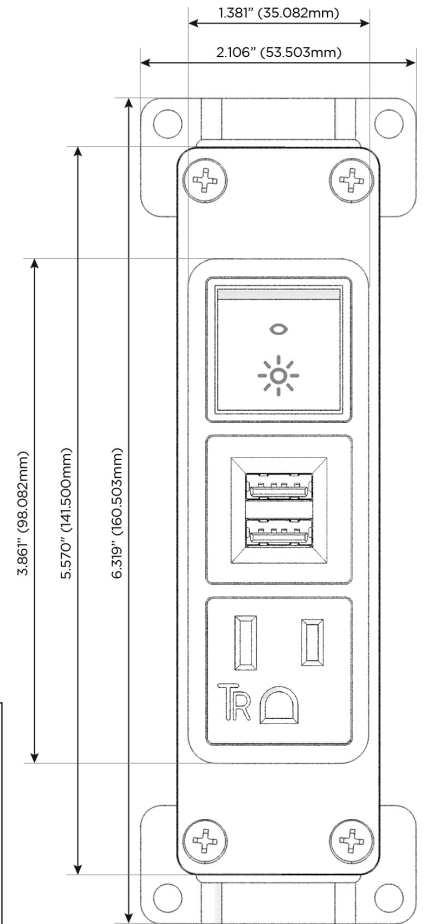

Bezel Finish: **SATIN NICKEL (ABS)**

Custom Finishes Available M-POWER-3TW-AMR-SAB

Features:

Module/Port Options:

- A** Tamper Resistant AC Receptacle
- E** USB-A & USB-C (20W)
- M** Double USB-A (Fast Charging Ports - 18W)
- H** HDMI
- 6** CAT 6
- 12** RJ 12
- X** Switched AC
- Y** 3-Way Switch (Low Voltage)
- V** USB-C (45W High Speed Charging Port)
- S** USB-C (25W High Speed Charging Port)
- R** Switched AC (Rocker Switch)
- D** Dimmer Switch

Plug:

Supplied with Low Profile Flat 45° Angle 120 VAC Plug

Optional Standard Straight 120 VAC Plug

Optional Straight 120 VAC Pass-through Plug

- CLEAN, COMPACT DESIGN
- STREAMLINED
- LOW PROFILE
- SIDE-EXITING CORDS
- PLUG & PLAY
- 6' AC CORD & PLUG (FLAT PLUG STANDARD)
- CUSTOMIZABLE CONFIGURATIONS AND FINISHES
- UL LISTED FOR MOUNTING IN FURNITURE
- 15A

M-POWER-3T

AC POWER & DATA CONNECTIVITY SOLUTION

M-POWER-3TW-AMR-SAB

Specs:

Modules/Ports:

- A** Tamper Resistant AC Receptacle
- M** Double USB-A (Fast Charging Ports - 18W)
- R** Switched AC (Rocker Switch)

TOP

SIDE