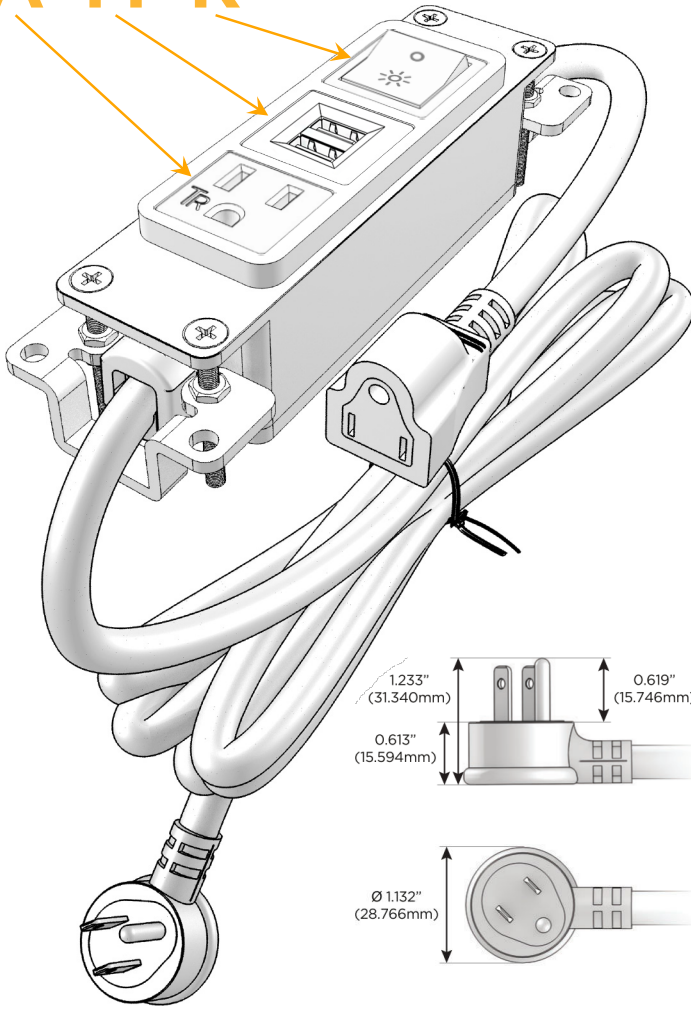

M-POWER-3T

AC POWER & DATA CONNECTIVITY SOLUTION

M-POWER-3TW-AMR-SAB

Specs:

Modules/Ports:

- **A** Tamper Resistant AC Receptacle
- **M** Double USB-A (Fast Charging Ports - 18W)
- **R** Switched AC (Rocker Switch)

A M R