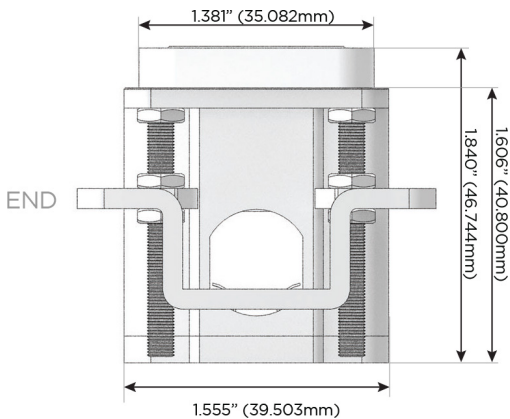

M-POWER-3T

AC POWER & DATA CONNECTIVITY SOLUTION

M-POWER-3TW-AMR-CRAB

Specs:

Modules/Ports:

- **A** Tamper Resistant AC Receptacle
- **M** Double USB-A (Fast Charging Ports - 18W)
- **R** Switched AC (Rocker Switch)

A M R

TOP

Distributed by

Mormax Company, Inc.

8 Westchester Plaza

Elmsford, NY 10523

914-699-0101

sales@mormax.com

mormax.com