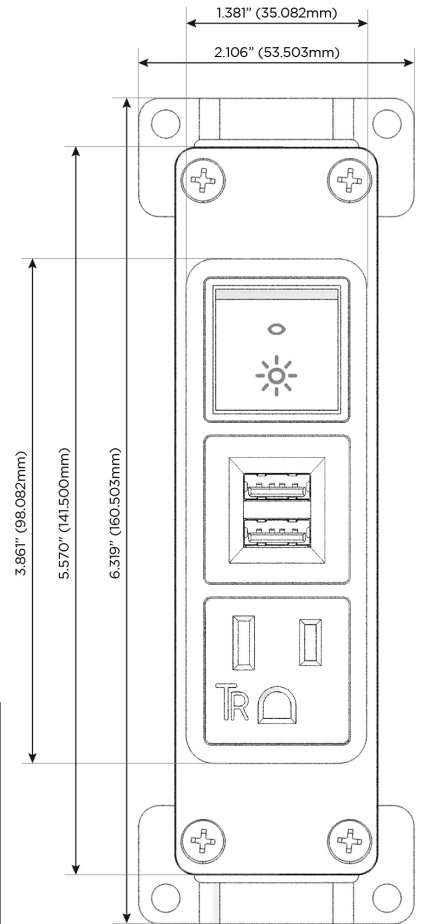

M-POWER-3T

AC POWER & DATA CONNECTIVITY SOLUTION

M-POWER-3TW-AMR-CRAB

Specs:

Modules/Ports:

- **A** Tamper Resistant AC Receptacle
- **M** Double USB-A (Fast Charging Ports - 18W)
- **R** Switched AC (Rocker Switch)

A M R

TOP

Distributed by

Mormax Company, Inc.

8 Westchester Plaza

Elmsford, NY 10523

914-699-0101

sales@mormax.com

mormax.com