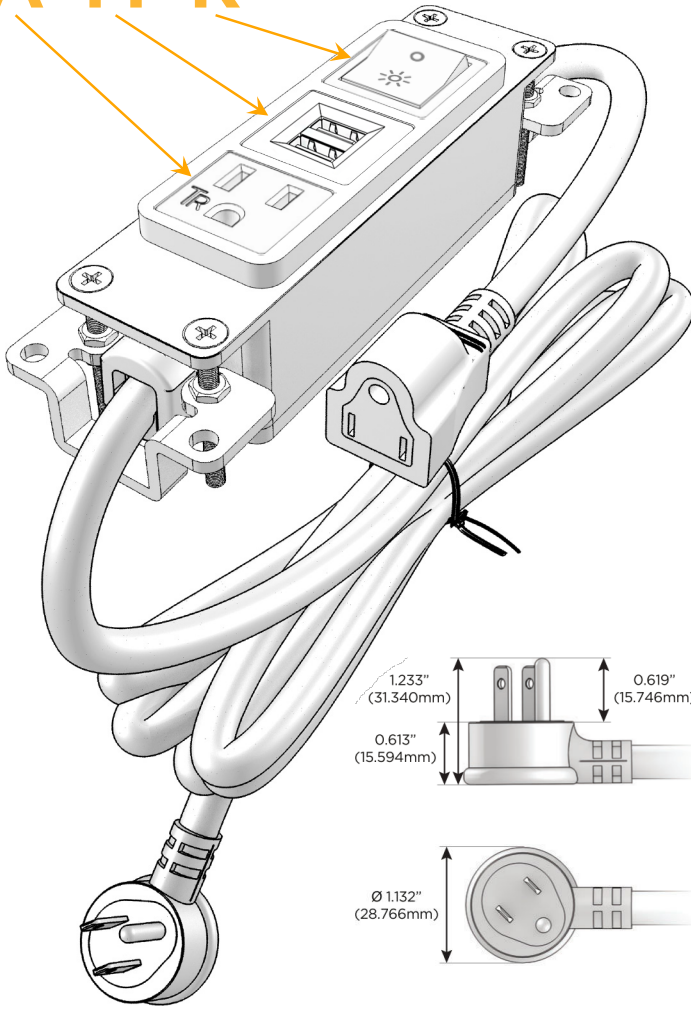

M-POWER-3T

AC POWER & DATA CONNECTIVITY SOLUTION

M-POWER-3TW-AMR-CRAB

Specs:

Modules/Ports:

- **A** Tamper Resistant AC Receptacle
- **M** Double USB-A (Fast Charging Ports - 18W)
- **R** Switched AC (Rocker Switch)

A M R