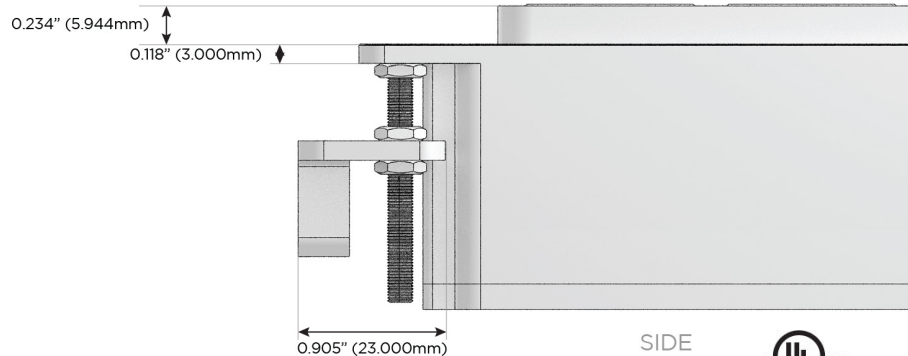

M-POWER-3T

AC POWER & DATA CONNECTIVITY SOLUTION

M-POWER-3TW-AMR-CRAB

Specs:

Modules/Ports:

- **A** Tamper Resistant AC Receptacle
- **M** Double USB-A (Fast Charging Ports - 18W)
- **R** Switched AC (Rocker Switch)

A M R

TOP

Distributed by

Mormax Company, Inc.

8 Westchester Plaza

Elmsford, NY 10523

914-699-0101

sales@mormax.com

mormax.com