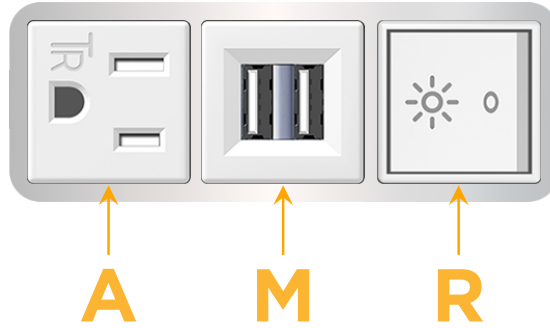

Bezel Finish: **CHROME (ABS)**
Custom Finishes Available M-POWER-3TW-AMR-CRAB

Features:

Module/Port Options:

- A** Tamper Resistant AC Receptacle
- E** USB-A & USB-C (20W)
- M** Double USB-A (Fast Charging Ports - 18W)
- H** HDMI
- 6** CAT 6
- 12** RJ 12
- X** Switched AC
- Y** 3-Way Switch (Low Voltage)
- V** USB-C (45W High Speed Charging Port)
- S** USB-C (25W High Speed Charging Port)
- R** Switched AC (Rocker Switch)
- D** Dimmer Switch

Plug:

Supplied with Low Profile Flat 45° Angle 120 VAC Plug

Optional Standard Straight 120 VAC Plug

Optional Straight 120 VAC Pass-through Plug

- CLEAN, COMPACT DESIGN
- STREAMLINED
- LOW PROFILE
- SIDE-EXITING CORDS
- PLUG & PLAY
- 6' AC CORD & PLUG (FLAT PLUG STANDARD)
- CUSTOMIZABLE CONFIGURATIONS AND FINISHES
- UL LISTED FOR MOUNTING IN FURNITURE
- 15A

M-POWER-3T

AC POWER & DATA CONNECTIVITY SOLUTION

M-POWER-3TW-AMR-CRAB

Specs:

Modules/Ports:

- A** Tamper Resistant AC Receptacle
- M** Double USB-A (Fast Charging Ports - 18W)
- R** Switched AC (Rocker Switch)