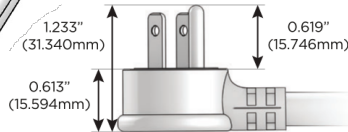

M-POWER-3T

AC POWER & DATA CONNECTIVITY SOLUTION

M-POWER-3TW-AMR-BZAB

Specs:

Modules/Ports:

- **A** Tamper Resistant AC Receptacle
- **M** Double USB-A (Fast Charging Ports - 18W)
- **R** Switched AC (Rocker Switch)

A M R