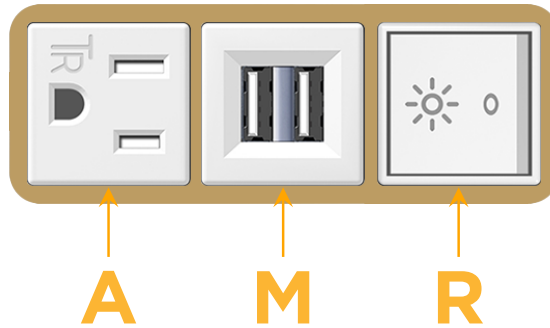

M-POWER-3T

AC POWER & DATA CONNECTIVITY SOLUTION

M-POWER-3TW-AMR-BZAB

Distributed by

Mormax Company, Inc.

8 Westchester Plaza

Elmsford, NY 10523

914-699-0101

sales@mormax.com

mormax.com

Metro Light & Power's line of power & data solutions offers sophisticated design elements combined with greater ease of installation. Streamlined and low-profile, enhanced by side-exiting cords, our outlets advance the industry with their cutting edge look and feel. We believe flexibility is key, and we provide a variety of mounting options, including the ability to mount in limited spaces. Our outlets are available in many finishes and configurations, in addition to a custom color and finish capability for our clients.

Bezel Finish: **STANDARD BRONZE (ABS)**

Custom Finishes Available M-POWER-3TW-AMR-BZAB

Features:

Module/Port Options:

- **A** Tamper Resistant AC Receptacle
- **E** USB-A & USB-C (20W)
- **M** Double USB-A (Fast Charging Ports - 18W)
- **H** HDMI
- **6** CAT 6
- **12** RJ 12
- **X** Switched AC
- **Y** 3-Way Switch (Low Voltage)
- **V** USB-C (45W High Speed Charging Port)
- **S** USB-C (25W High Speed Charging Port)
- **R** Switched AC (Rocker Switch)
- **D** Dimmer Switch

Plug:

Supplied with Low Profile Flat 45° Angle 120 VAC Plug

Optional Standard Straight 120 VAC Plug

Optional Straight 120 VAC Pass-through Plug

- CLEAN, COMPACT DESIGN
- STREAMLINED
- LOW PROFILE
- SIDE-EXITING CORDS
- PLUG & PLAY
- 6' AC CORD & PLUG (FLAT PLUG STANDARD)
- CUSTOMIZABLE CONFIGURATIONS AND FINISHES
- UL LISTED FOR MOUNTING IN FURNITURE
- 15A