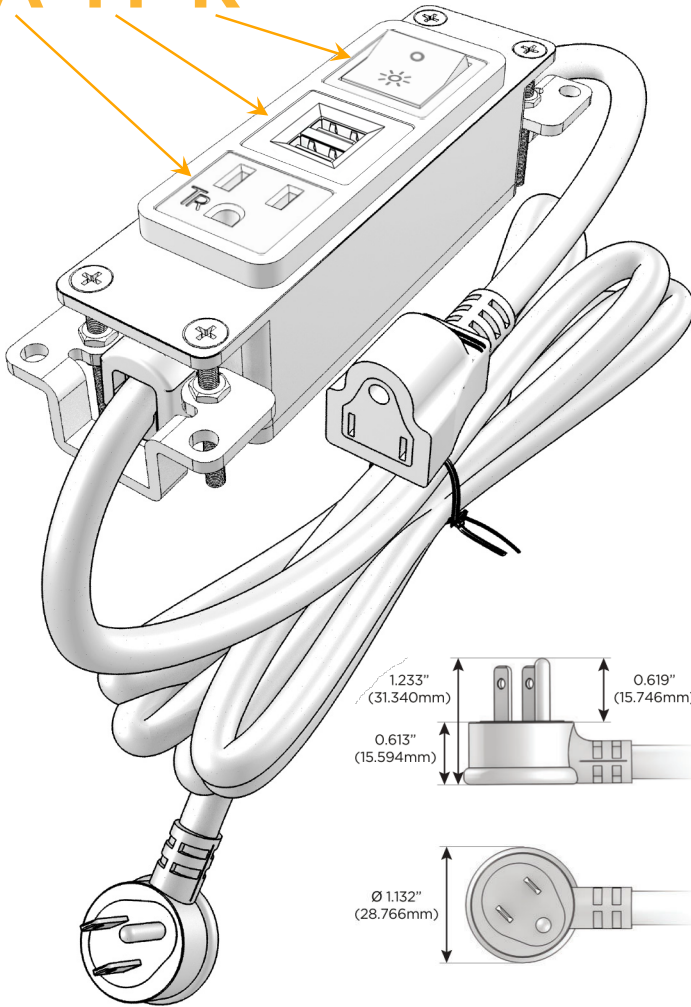

M-POWER-3T

AC POWER & DATA CONNECTIVITY SOLUTION

M-POWER-3TW-AMR-BZAB

Specs:

Modules/Ports:

- **A** Tamper Resistant AC Receptacle
- **M** Double USB-A (Fast Charging Ports - 18W)
- **R** Switched AC (Rocker Switch)

A M R