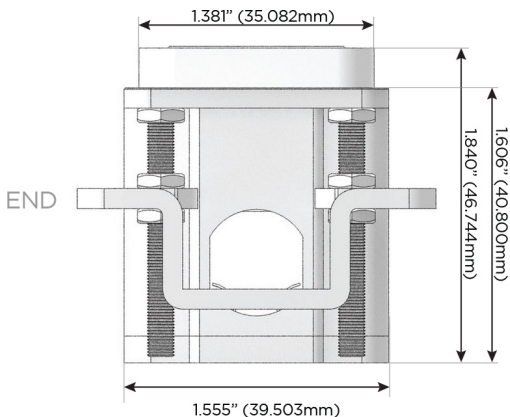

M-POWER-3T

AC POWER & DATA CONNECTIVITY SOLUTION

M-POWER-3TW-AMR-BRAB

Specs:

Modules/Ports:

- **A** Tamper Resistant AC Receptacle
- **M** Double USB-A (Fast Charging Ports - 18W)
- **R** Switched AC (Rocker Switch)

A M R

TOP

Distributed by

Mormax Company, Inc.

8 Westchester Plaza

Elmsford, NY 10523

914-699-0101

sales@mormax.com

mormax.com