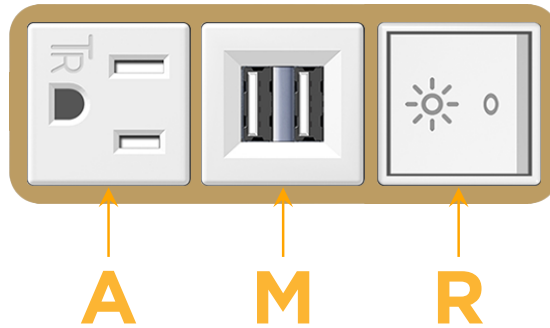

Bezel Finish: **BRASS (ABS)**

Custom Finishes Available M-POWER-3TW-AMR-BRAB

Features:

Module/Port Options:

- A** Tamper Resistant AC Receptacle
- E** USB-A & USB-C (20W)
- M** Double USB-A (Fast Charging Ports - 18W)
- H** HDMI
- 6** CAT 6
- 12** RJ 12
- X** Switched AC
- Y** 3-Way Switch (Low Voltage)
- V** USB-C (45W High Speed Charging Port)
- S** USB-C (25W High Speed Charging Port)
- R** Switched AC (Rocker Switch)
- D** Dimmer Switch

Plug:

Supplied with Low Profile Flat 45° Angle 120 VAC Plug

Optional Standard Straight 120 VAC Plug

Optional Straight 120 VAC Pass-through Plug

- CLEAN, COMPACT DESIGN
- STREAMLINED
- LOW PROFILE
- SIDE-EXITING CORDS
- PLUG & PLAY
- 6' AC CORD & PLUG (FLAT PLUG STANDARD)
- CUSTOMIZABLE CONFIGURATIONS AND FINISHES
- UL LISTED FOR MOUNTING IN FURNITURE
- 15A

M-POWER-3T

AC POWER & DATA CONNECTIVITY SOLUTION

M-POWER-3TW-AMR-BRAB

Specs:

Modules/Ports:

- A** Tamper Resistant AC Receptacle
- M** Double USB-A (Fast Charging Ports - 18W)
- R** Switched AC (Rocker Switch)