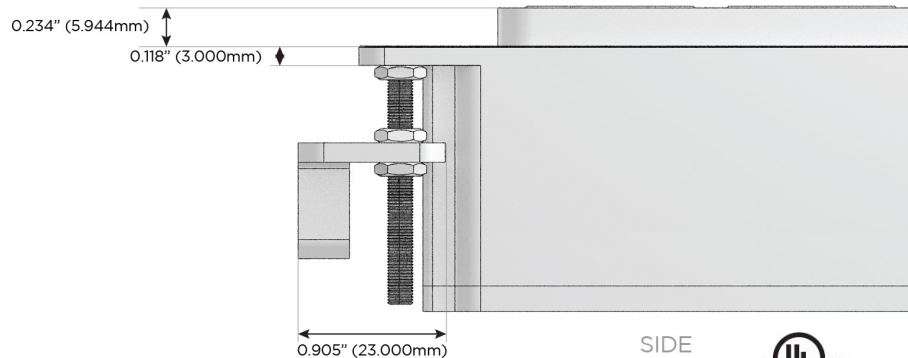

M-POWER-3T

AC POWER & DATA CONNECTIVITY SOLUTION

M-POWER-3TW-AMR-BRAB

Specs:

Modules/Ports:

- **A** Tamper Resistant AC Receptacle
- **M** Double USB-A (Fast Charging Ports - 18W)
- **R** Switched AC (Rocker Switch)

A M R

TOP

Distributed by

Mormax Company, Inc.

8 Westchester Plaza

Elmsford, NY 10523

914-699-0101

sales@mormax.com

mormax.com