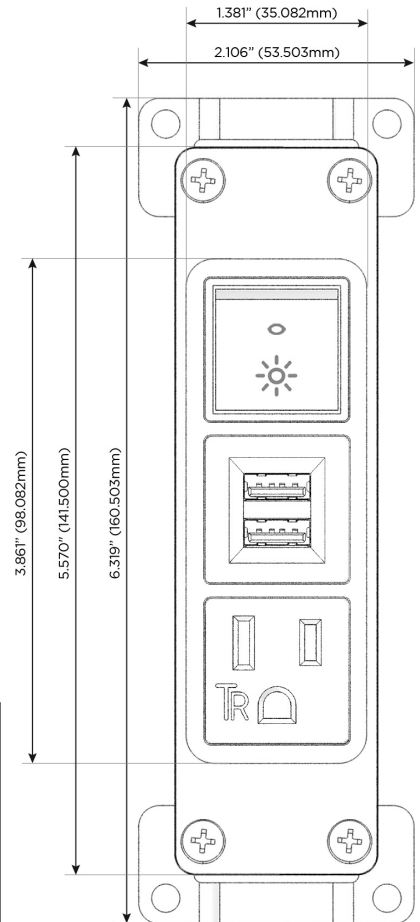

M-POWER-3T

AC POWER & DATA CONNECTIVITY SOLUTION

M-POWER-3TW-AMR-BRAB

Specs:

Modules/Ports:

- **A** Tamper Resistant AC Receptacle
- **M** Double USB-A (Fast Charging Ports - 18W)
- **R** Switched AC (Rocker Switch)

A M R

TOP

Distributed by

Mormax Company, Inc.

8 Westchester Plaza

Elmsford, NY 10523

914-699-0101

sales@mormax.com

mormax.com