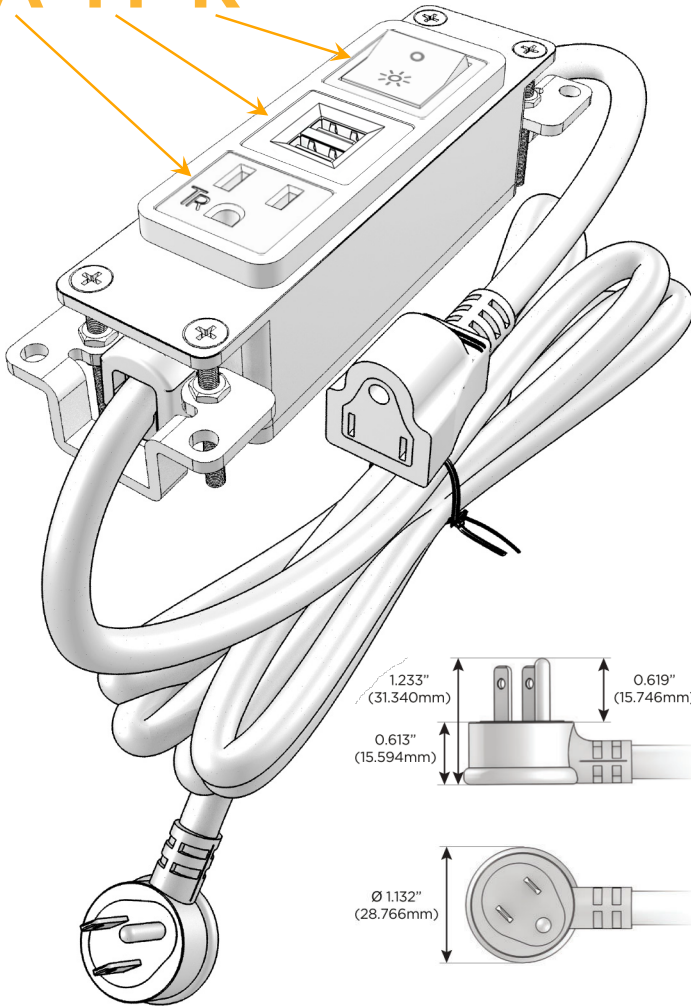

M-POWER-3T

AC POWER & DATA CONNECTIVITY SOLUTION

M-POWER-3TW-AMR-BRAB

Specs:

Modules/Ports:

- **A** Tamper Resistant AC Receptacle
- **M** Double USB-A (Fast Charging Ports - 18W)
- **R** Switched AC (Rocker Switch)

A M R