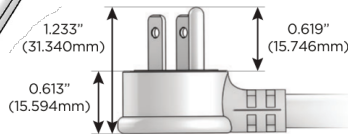

M-POWER-3T

AC POWER & DATA CONNECTIVITY SOLUTION

M-POWER-3TW-AMR-BRAB

Specs:

Modules/Ports:

- **A** Tamper Resistant AC Receptacle
- **M** Double USB-A (Fast Charging Ports - 18W)
- **R** Switched AC (Rocker Switch)

A M R