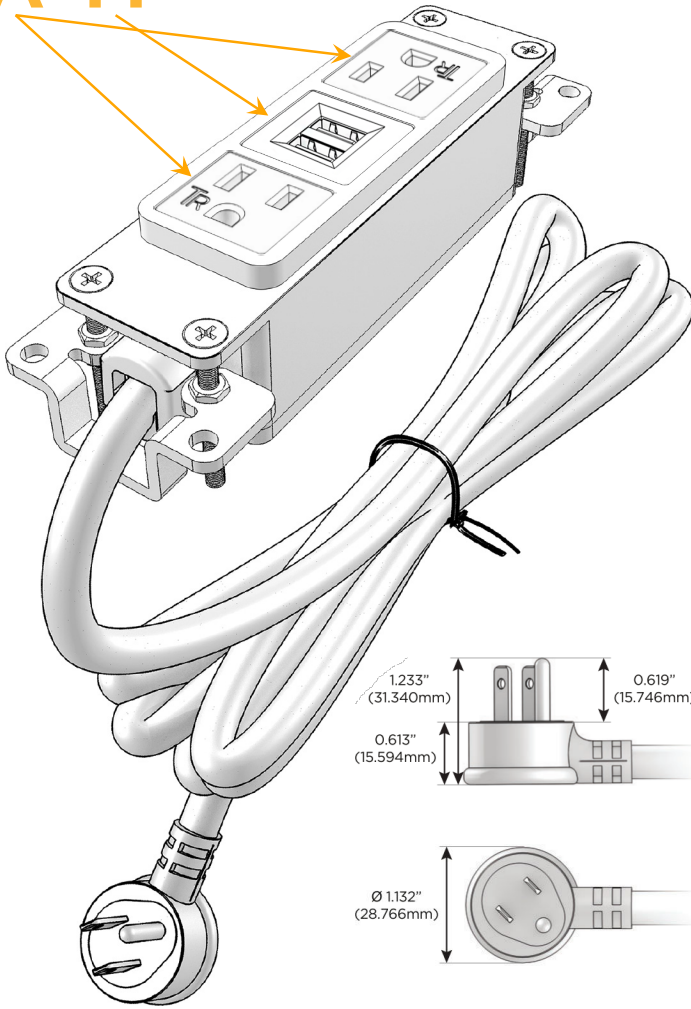

M-POWER-3T

AC POWER & DATA CONNECTIVITY SOLUTION

M-POWER-3TW-AMA-WAB

Specs:

Modules/Ports:

- **A** Tamper Resistant AC Receptacle
- **M** Double USB-A (Fast Charging Ports - 18W)

Distributed by

Mormax Company, Inc.

8 Westchester Plaza

Elmsford, NY 10523

914-699-0101

sales@mormax.com

mormax.com

A M