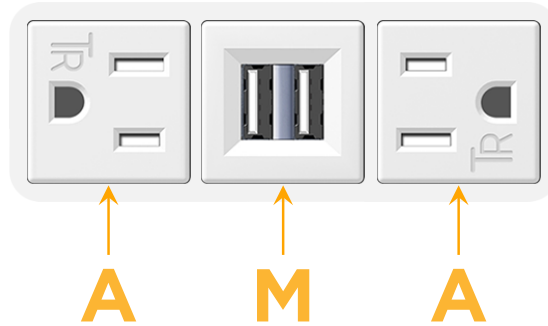

Bezel Finish: **WHITE (ABS)**

Custom Finishes Available M-POWER-3TW-AMA-WAB

Features:

Module/Port Options:

- A** Tamper Resistant AC Receptacle
- E** USB-A & USB-C (20W)
- M** Double USB-A (Fast Charging Ports - 18W)
- H** HDMI
- 6** CAT 6
- 12** RJ 12
- X** Switched AC
- Y** 3-Way Switch (Low Voltage)
- V** USB-C (45W High Speed Charging Port)
- S** USB-C (25W High Speed Charging Port)
- R** Switched AC (Rocker Switch)
- D** Dimmer Switch

Plug:

Supplied with Low Profile Flat 45° Angle 120 VAC Plug

Optional Standard Straight 120 VAC Plug

Optional Straight 120 VAC Pass-through Plug

- CLEAN, COMPACT DESIGN
- STREAMLINED
- LOW PROFILE
- SIDE-EXITING CORDS
- PLUG & PLAY
- 6' AC CORD & PLUG (FLAT PLUG STANDARD)
- CUSTOMIZABLE CONFIGURATIONS AND FINISHES
- UL LISTED FOR MOUNTING IN FURNITURE
- 15A

M-POWER-3T

AC POWER & DATA CONNECTIVITY SOLUTION

M-POWER-3TW-AMA-WAB

Specs:

Modules/Ports:

- A** Tamper Resistant AC Receptacle
- M** Double USB-A (Fast Charging Ports - 18W)

Distributed by

Mormax Company, Inc.