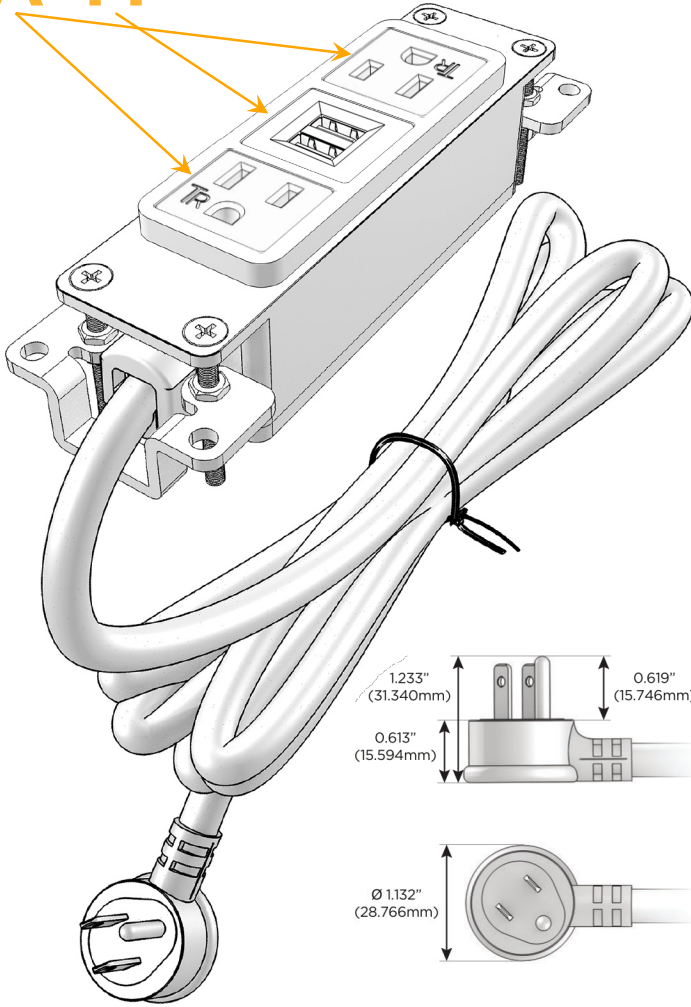

M-POWER-3T

AC POWER & DATA CONNECTIVITY SOLUTION

M-POWER-3TW-AMA-SS4B

Specs:

Modules/Ports:

- **A** Tamper Resistant AC Receptacle
- **M** Double USB-A (Fast Charging Ports - 18W)

Distributed by

Mormax Company, Inc.

8 Westchester Plaza

Elmsford, NY 10523

914-699-0101

sales@mormax.com

mormax.com

A M