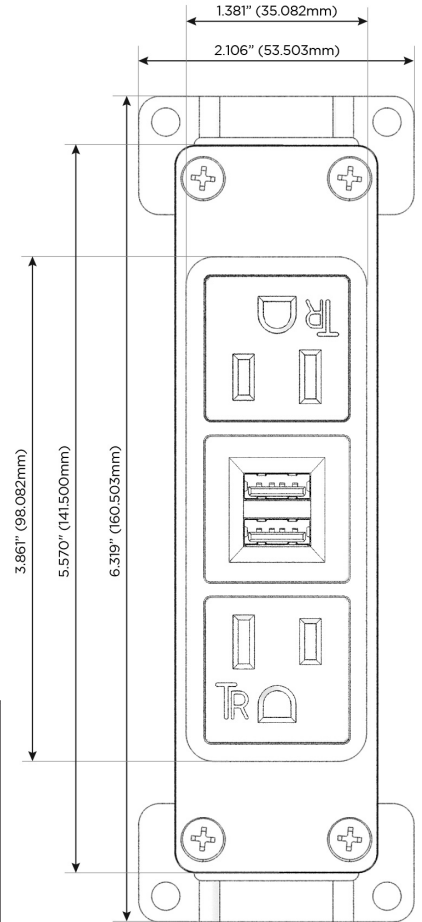

M-POWER-3T

AC POWER & DATA CONNECTIVITY SOLUTION

M-POWER-3TW-AMA-SS4B

Specs:

Modules/Ports:

- **A** Tamper Resistant AC Receptacle
- **M** Double USB-A (Fast Charging Ports - 18W)

Distributed by

Mormax Company, Inc.

8 Westchester Plaza

Elmsford, NY 10523

914-699-0101

sales@mormax.com

mormax.com

A M

TOP

SIDE