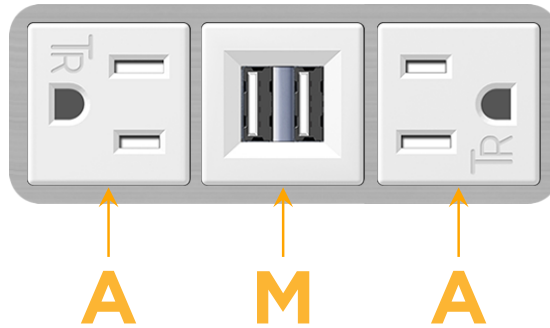

M-POWER-3T

AC POWER & DATA CONNECTIVITY SOLUTION

M-POWER-3TW-AMA-SS4B

Distributed by

Mormax Company, Inc.

8 Westchester Plaza

Elmsford, NY 10523

914-699-0101

sales@mormax.com

mormax.com

Metro Light & Power's line of power & data solutions offers sophisticated design elements combined with greater ease of installation. Streamlined and low-profile, enhanced by side-exiting cords, our outlets advance the industry with their cutting edge look and feel. We believe flexibility is key, and we provide a variety of mounting options, including the ability to mount in limited spaces. Our outlets are available in many finishes and configurations, in addition to a custom color and finish capability for our clients.

Bezel Finish: **STAINLESS STEEL BRUSHED**

Custom Finishes Available M-POWER-3TW-AMA-SS4B

Features:

Module/Port Options:

- **A** Tamper Resistant AC Receptacle
- **E** USB-A & USB-C (20W)
- **M** Double USB-A (Fast Charging Ports - 18W)
- **H** HDMI
- **6** CAT 6
- **12** RJ 12
- **X** Switched AC
- **Y** 3-Way Switch (Low Voltage)
- **V** USB-C (45W High Speed Charging Port)
- **S** USB-C (25W High Speed Charging Port)
- **R** Switched AC (Rocker Switch)
- **D** Dimmer Switch

Plug:

Supplied with Low Profile Flat 45° Angle 120 VAC Plug

Optional Standard Straight 120 VAC Plug

Optional Straight 120 VAC Pass-through Plug

- CLEAN, COMPACT DESIGN
- STREAMLINED
- LOW PROFILE
- SIDE-EXITING CORDS
- PLUG & PLAY
- 6' AC CORD & PLUG (FLAT PLUG STANDARD)
- CUSTOMIZABLE CONFIGURATIONS AND FINISHES
- UL LISTED FOR MOUNTING IN FURNITURE
- 15A