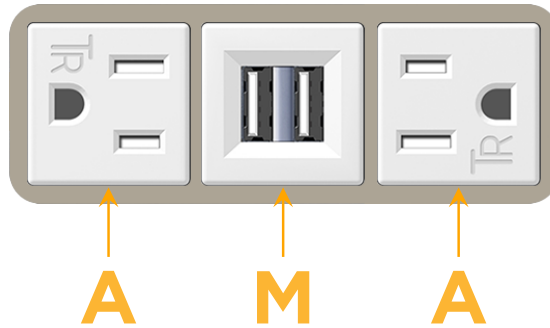

Bezel Finish: **SATIN NICKEL (ABS)**

Custom Finishes Available M-POWER-3TW-AMA-SAB

Features:

Module/Port Options:

- A** Tamper Resistant AC Receptacle
- E** USB-A & USB-C (20W)
- M** Double USB-A (Fast Charging Ports - 18W)
- H** HDMI
- 6** CAT 6
- 12** RJ 12
- X** Switched AC
- Y** 3-Way Switch (Low Voltage)
- V** USB-C (45W High Speed Charging Port)
- S** USB-C (25W High Speed Charging Port)
- R** Switched AC (Rocker Switch)
- D** Dimmer Switch

Plug:

Supplied with Low Profile Flat 45° Angle 120 VAC Plug

Optional Standard Straight 120 VAC Plug

Optional Straight 120 VAC Pass-through Plug

- CLEAN, COMPACT DESIGN
- STREAMLINED
- LOW PROFILE
- SIDE-EXITING CORDS
- PLUG & PLAY
- 6' AC CORD & PLUG (FLAT PLUG STANDARD)
- CUSTOMIZABLE CONFIGURATIONS AND FINISHES
- UL LISTED FOR MOUNTING IN FURNITURE
- 15A

M-POWER-3T

AC POWER & DATA CONNECTIVITY SOLUTION

M-POWER-3TW-AMA-SAB

Specs:

Modules/Ports:

- A** Tamper Resistant AC Receptacle
- M** Double USB-A (Fast Charging Ports - 18W)

Distributed by

Mormax Company, Inc.