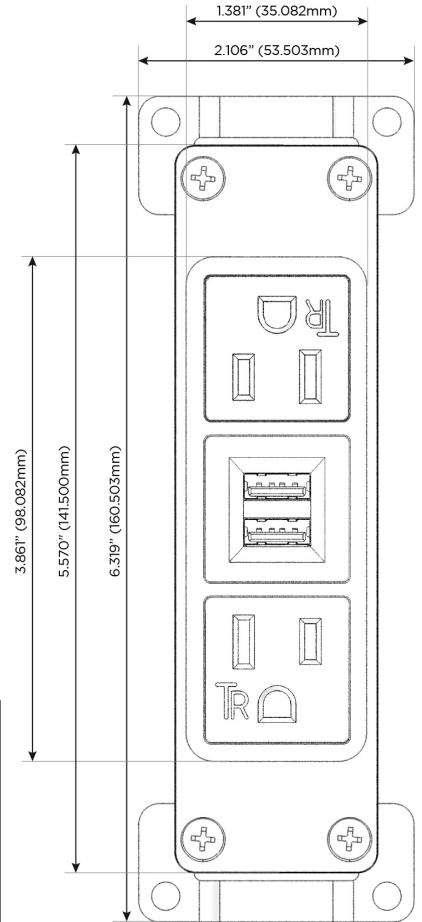

M-POWER-3T

AC POWER & DATA CONNECTIVITY SOLUTION

M-POWER-3TW-AMA-SAB

Specs:

Modules/Ports:

- **A** Tamper Resistant AC Receptacle
- **M** Double USB-A (Fast Charging Ports - 18W)

Distributed by

Mormax Company, Inc.

8 Westchester Plaza

Elmsford, NY 10523

914-699-0101

sales@mormax.com

mormax.com

A M

TOP

SIDE