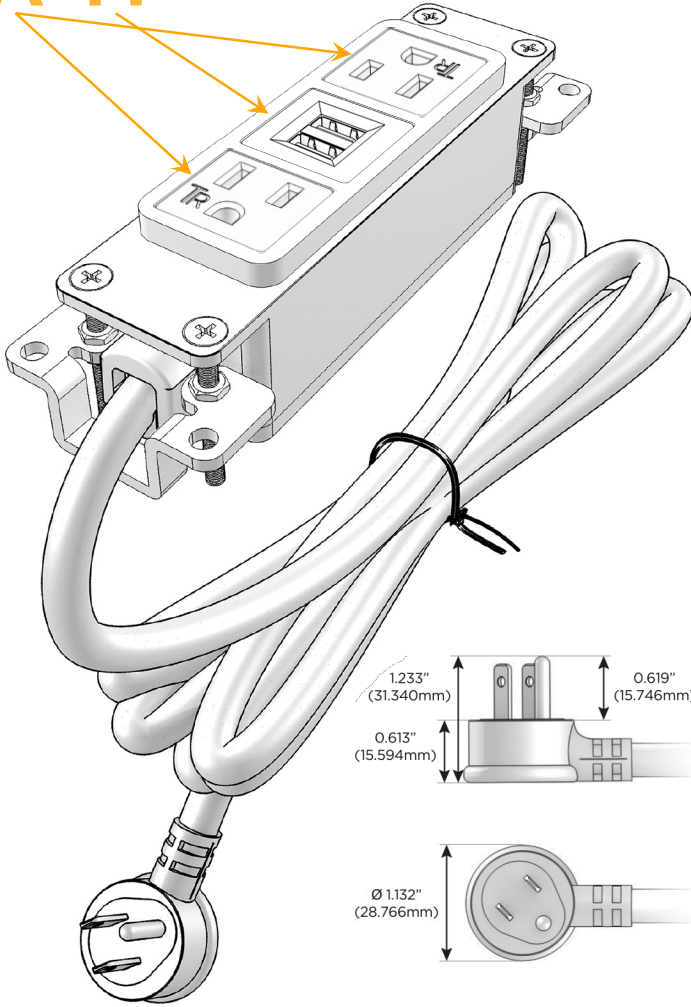

M-POWER-3T

AC POWER & DATA CONNECTIVITY SOLUTION

M-POWER-3TW-AMA-SAB

Specs:

Modules/Ports:

- **A** Tamper Resistant AC Receptacle
- **M** Double USB-A (Fast Charging Ports - 18W)

Distributed by

Mormax Company, Inc.

8 Westchester Plaza

Elmsford, NY 10523

914-699-0101

sales@mormax.com

mormax.com

A M