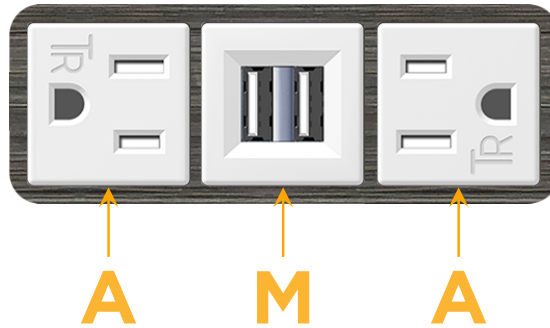

Bezel Finish: **GUNMETAL (ABS)**

Custom Finishes Available M-POWER-3TW-AMA-S3AB

Features:

Module/Port Options:

- A** Tamper Resistant AC Receptacle
- E** USB-A & USB-C (20W)
- M** Double USB-A (Fast Charging Ports - 18W)
- H** HDMI
- 6** CAT 6
- 12** RJ 12
- X** Switched AC
- Y** 3-Way Switch (Low Voltage)
- V** USB-C (45W High Speed Charging Port)
- S** USB-C (25W High Speed Charging Port)
- R** Switched AC (Rocker Switch)
- D** Dimmer Switch

Plug:

Supplied with Low Profile Flat 45° Angle 120 VAC Plug

Optional Standard Straight 120 VAC Plug

Optional Straight 120 VAC Pass-through Plug

- CLEAN, COMPACT DESIGN
- STREAMLINED
- LOW PROFILE
- SIDE-EXITING CORDS
- PLUG & PLAY
- 6' AC CORD & PLUG (FLAT PLUG STANDARD)
- CUSTOMIZABLE CONFIGURATIONS AND FINISHES
- UL LISTED FOR MOUNTING IN FURNITURE
- 15A

M-POWER-3T

AC POWER & DATA CONNECTIVITY SOLUTION

M-POWER-3TW-AMA-S3AB

Specs:

Modules/Ports:

- A** Tamper Resistant AC Receptacle
- M** Double USB-A (Fast Charging Ports - 18W)

Distributed by

Mormax Company, Inc.