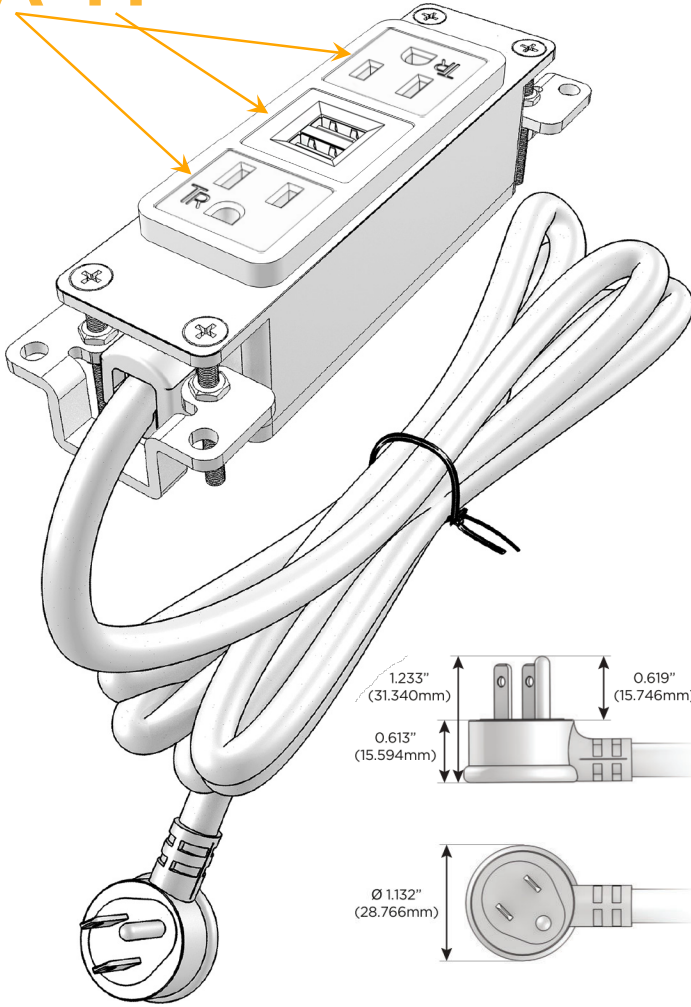

M-POWER-3T

AC POWER & DATA CONNECTIVITY SOLUTION

M-POWER-3TW-AMA-S3AB

Specs:

Modules/Ports:

- **A** Tamper Resistant AC Receptacle
- **M** Double USB-A (Fast Charging Ports - 18W)

Distributed by

Mormax Company, Inc.

8 Westchester Plaza

Elmsford, NY 10523

914-699-0101

sales@mormax.com

mormax.com

A M