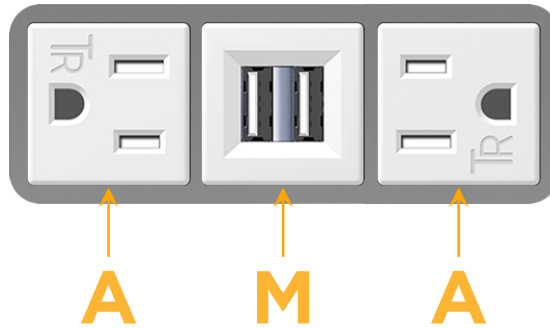

M-POWER-3T

AC POWER & DATA CONNECTIVITY SOLUTION

M-POWER-3TW-AMA-MAB

Distributed by

Mormax Company, Inc.

8 Westchester Plaza

Elmsford, NY 10523

914-699-0101

sales@mormax.com

mormax.com

Metro Light & Power's line of power & data solutions offers sophisticated design elements combined with greater ease of installation. Streamlined and low-profile, enhanced by side-exiting cords, our outlets advance the industry with their cutting edge look and feel. We believe flexibility is key, and we provide a variety of mounting options, including the ability to mount in limited spaces. Our outlets are available in many finishes and configurations, in addition to a custom color and finish capability for our clients.

Bezel Finish: **MAGNESIUM (ABS)**

Custom Finishes Available M-POWER-3TW-AMA-MAB

Features:

Module/Port Options:

- **A** Tamper Resistant AC Receptacle
- **E** USB-A & USB-C (20W)
- **M** Double USB-A (Fast Charging Ports - 18W)
- **H** HDMI
- **6** CAT 6
- **12** RJ 12
- **X** Switched AC
- **Y** 3-Way Switch (Low Voltage)
- **V** USB-C (45W High Speed Charging Port)
- **S** USB-C (25W High Speed Charging Port)
- **R** Switched AC (Rocker Switch)
- **D** Dimmer Switch

Plug:

Supplied with Low Profile Flat 45° Angle 120 VAC Plug

Optional Standard Straight 120 VAC Plug

Optional Straight 120 VAC Pass-through Plug

- CLEAN, COMPACT DESIGN
- STREAMLINED
- LOW PROFILE
- SIDE-EXITING CORDS
- PLUG & PLAY
- 6' AC CORD & PLUG (FLAT PLUG STANDARD)
- CUSTOMIZABLE CONFIGURATIONS AND FINISHES
- UL LISTED FOR MOUNTING IN FURNITURE
- 15A