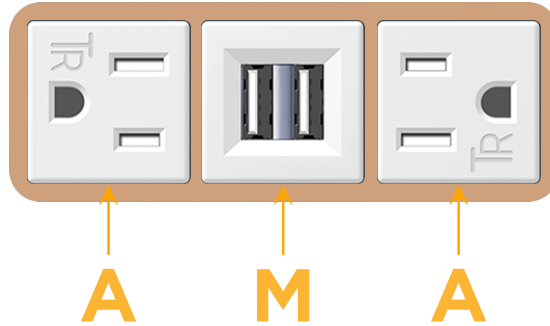

Bezel Finish: **COPPER (ABS)**

Custom Finishes Available M-POWER-3TW-AMA-CUAB

Features:

Module/Port Options:

- A** Tamper Resistant AC Receptacle
- E** USB-A & USB-C (20W)
- M** Double USB-A (Fast Charging Ports - 18W)
- H** HDMI
- 6** CAT 6
- 12** RJ 12
- X** Switched AC
- Y** 3-Way Switch (Low Voltage)
- V** USB-C (45W High Speed Charging Port)
- S** USB-C (25W High Speed Charging Port)
- R** Switched AC (Rocker Switch)
- D** Dimmer Switch

Plug:

Supplied with Low Profile Flat 45° Angle 120 VAC Plug

Optional Standard Straight 120 VAC Plug

Optional Straight 120 VAC Pass-through Plug

- CLEAN, COMPACT DESIGN
- STREAMLINED
- LOW PROFILE
- SIDE-EXITING CORDS
- PLUG & PLAY
- 6' AC CORD & PLUG (FLAT PLUG STANDARD)
- CUSTOMIZABLE CONFIGURATIONS AND FINISHES
- UL LISTED FOR MOUNTING IN FURNITURE
- 15A

M-POWER-3T

AC POWER & DATA CONNECTIVITY SOLUTION

M-POWER-3TW-AMA-CUAB

Specs:

Modules/Ports:

- A** Tamper Resistant AC Receptacle
- M** Double USB-A (Fast Charging Ports - 18W)

Distributed by

Mormax Company, Inc.