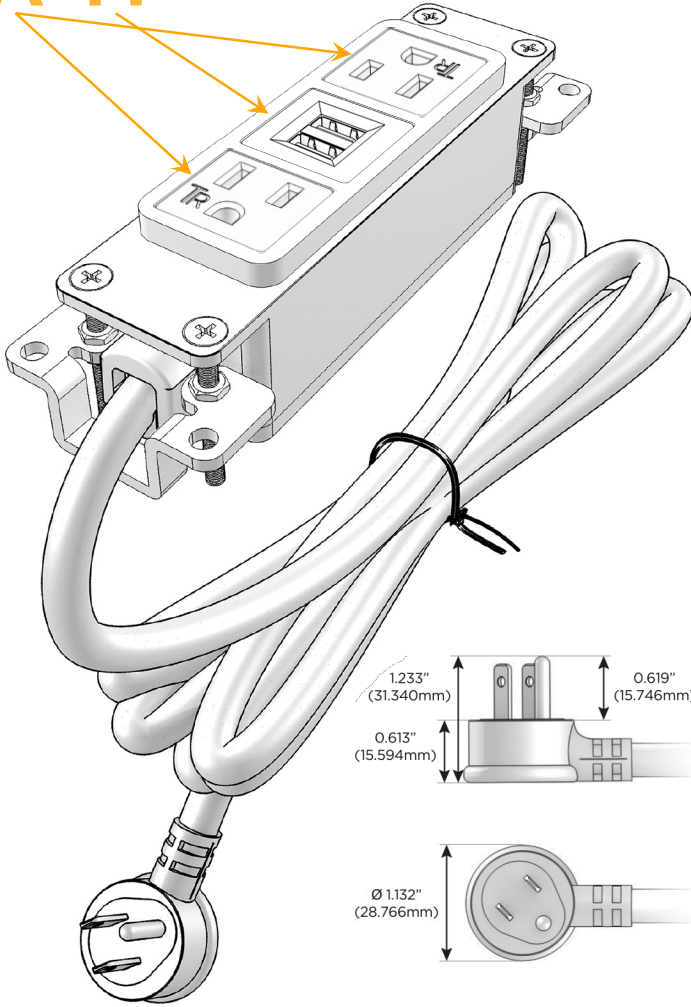

M-POWER-3T

AC POWER & DATA CONNECTIVITY SOLUTION

M-POWER-3TW-AMA-CUAB

Specs:

Modules/Ports:

- **A** Tamper Resistant AC Receptacle
- **M** Double USB-A (Fast Charging Ports - 18W)

Distributed by

Mormax Company, Inc.

8 Westchester Plaza

Elmsford, NY 10523

914-699-0101

sales@mormax.com

mormax.com

A M