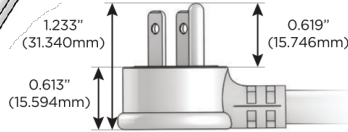

Mormax Company, Inc.

8 Westchester Plaza

Elmsford, NY 10523

914-699-0101

sales@mormax.com

mormax.com

A M