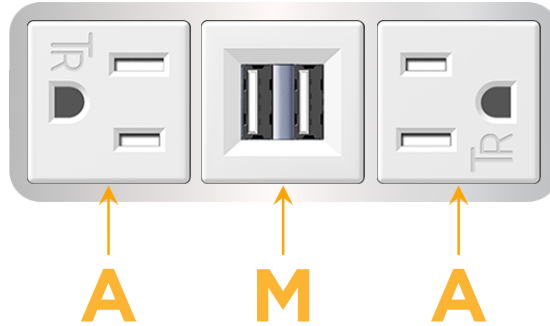

M-POWER-3T

AC POWER & DATA CONNECTIVITY SOLUTION

M-POWER-3TW-AMA-CRAB

Distributed by

Mormax Company, Inc.

8 Westchester Plaza

Elmsford, NY 10523

914-699-0101

sales@mormax.com

mormax.com

Metro Light & Power's line of power & data solutions offers sophisticated design elements combined with greater ease of installation. Streamlined and low-profile, enhanced by side-exiting cords, our outlets advance the industry with their cutting edge look and feel. We believe flexibility is key, and we provide a variety of mounting options, including the ability to mount in limited spaces. Our outlets are available in many finishes and configurations, in addition to a custom color and finish capability for our clients.

Bezel Finish: **CHROME (ABS)**
Custom Finishes Available M-POWER-3TW-AMA-CRAB

Features:

Module/Port Options:

- **A** Tamper Resistant AC Receptacle
- **E** USB-A & USB-C (20W)
- **M** Double USB-A (Fast Charging Ports - 18W)
- **H** HDMI
- **6** CAT 6
- **12** RJ 12
- **X** Switched AC
- **Y** 3-Way Switch (Low Voltage)
- **V** USB-C (45W High Speed Charging Port)
- **S** USB-C (25W High Speed Charging Port)
- **R** Switched AC (Rocker Switch)
- **D** Dimmer Switch

Plug:

Supplied with Low Profile Flat 45° Angle 120 VAC Plug

Optional Standard Straight 120 VAC Plug

Optional Straight 120 VAC Pass-through Plug

- CLEAN, COMPACT DESIGN
- STREAMLINED
- LOW PROFILE
- SIDE-EXITING CORDS
- PLUG & PLAY
- 6' AC CORD & PLUG (FLAT PLUG STANDARD)
- CUSTOMIZABLE CONFIGURATIONS AND FINISHES
- UL LISTED FOR MOUNTING IN FURNITURE
- 15A