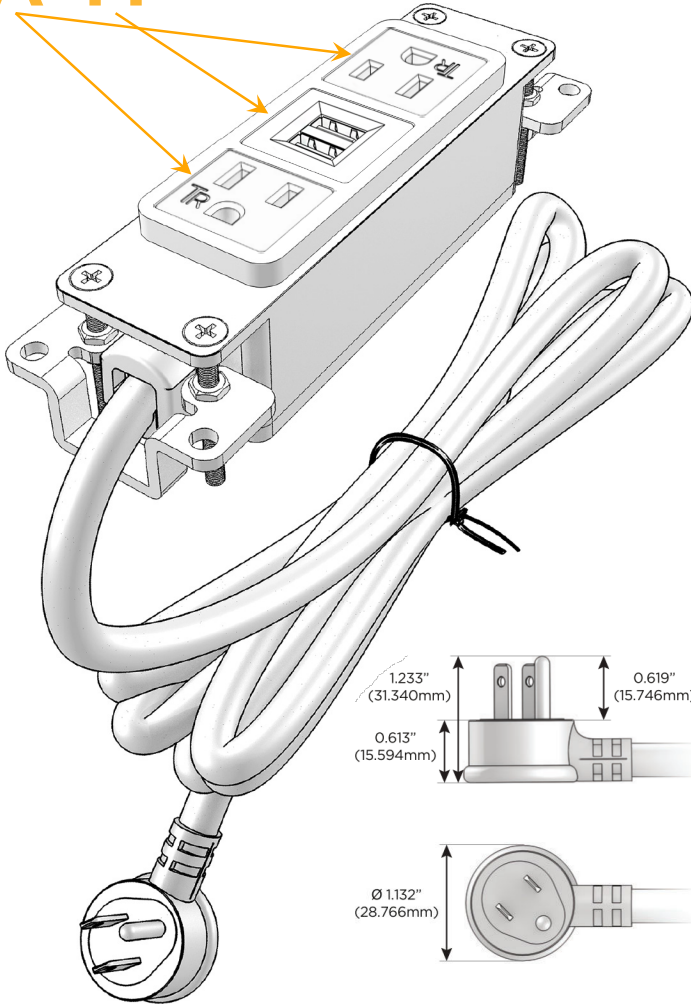

M-POWER-3T

AC POWER & DATA CONNECTIVITY SOLUTION

M-POWER-3TW-AMA-CRAB

Specs:

Modules/Ports:

- **A** Tamper Resistant AC Receptacle
- **M** Double USB-A (Fast Charging Ports - 18W)

Distributed by

Mormax Company, Inc.

8 Westchester Plaza

Elmsford, NY 10523

914-699-0101

sales@mormax.com

mormax.com

A M