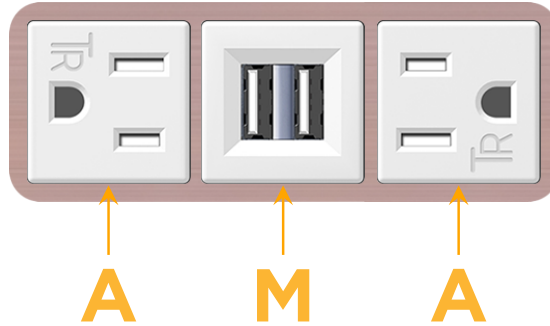

Bezel Finish: **CHAMPAGNE (ABS)**

Custom Finishes Available M-POWER-3TW-AMA-CHAB

Features:

Module/Port Options:

- A** Tamper Resistant AC Receptacle
- E** USB-A & USB-C (20W)
- M** Double USB-A (Fast Charging Ports - 18W)
- H** HDMI
- 6** CAT 6
- 12** RJ 12
- X** Switched AC
- Y** 3-Way Switch (Low Voltage)
- V** USB-C (45W High Speed Charging Port)
- S** USB-C (25W High Speed Charging Port)
- R** Switched AC (Rocker Switch)
- D** Dimmer Switch

Plug:

Supplied with Low Profile Flat 45° Angle 120 VAC Plug

Optional Standard Straight 120 VAC Plug

Optional Straight 120 VAC Pass-through Plug

- CLEAN, COMPACT DESIGN
- STREAMLINED
- LOW PROFILE
- SIDE-EXITING CORDS
- PLUG & PLAY
- 6' AC CORD & PLUG (FLAT PLUG STANDARD)
- CUSTOMIZABLE CONFIGURATIONS AND FINISHES
- UL LISTED FOR MOUNTING IN FURNITURE
- 15A

M-POWER-3T

AC POWER & DATA CONNECTIVITY SOLUTION

M-POWER-3TW-AMA-CHAB

Specs:

Modules/Ports:

- A** Tamper Resistant AC Receptacle
- M** Double USB-A (Fast Charging Ports - 18W)

Distributed by

Mormax Company, Inc.