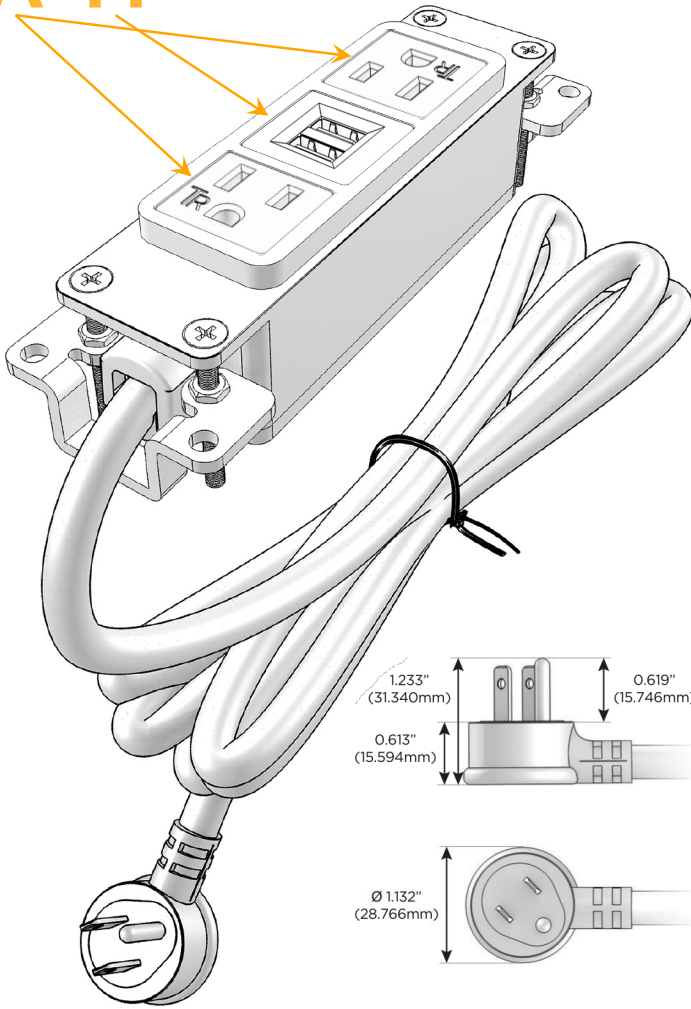

M-POWER-3T

AC POWER & DATA CONNECTIVITY SOLUTION

M-POWER-3TW-AMA-CHAB

Specs:

Modules/Ports:

- **A** Tamper Resistant AC Receptacle
- **M** Double USB-A (Fast Charging Ports - 18W)

Distributed by

Mormax Company, Inc.

8 Westchester Plaza

Elmsford, NY 10523

914-699-0101

sales@mormax.com

mormax.com

A M