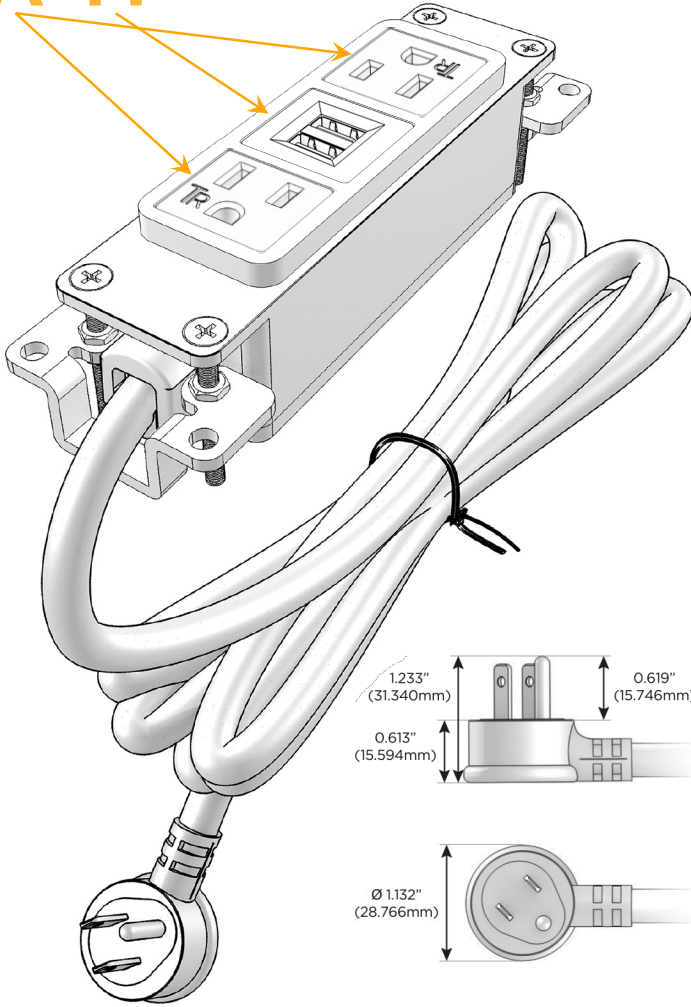

M-POWER-3T

AC POWER & DATA CONNECTIVITY SOLUTION

M-POWER-3TW-AMA-BZAB

Specs:

Modules/Ports:

- **A** Tamper Resistant AC Receptacle
- **M** Double USB-A (Fast Charging Ports - 18W)

Distributed by

Mormax Company, Inc.

8 Westchester Plaza

Elmsford, NY 10523

914-699-0101

sales@mormax.com

mormax.com

A M