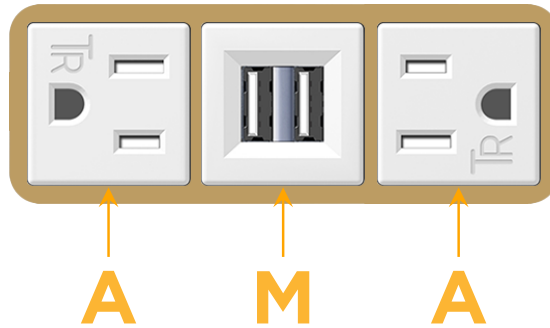

Bezel Finish: **STANDARD BRONZE (ABS)**

Custom Finishes Available M-POWER-3TW-AMA-BZAB

Features:

Module/Port Options:

- A** Tamper Resistant AC Receptacle
- E** USB-A & USB-C (20W)
- M** Double USB-A (Fast Charging Ports - 18W)
- H** HDMI
- 6** CAT 6
- 12** RJ 12
- X** Switched AC
- Y** 3-Way Switch (Low Voltage)
- V** USB-C (45W High Speed Charging Port)
- S** USB-C (25W High Speed Charging Port)
- R** Switched AC (Rocker Switch)
- D** Dimmer Switch

Plug:

Supplied with Low Profile Flat 45° Angle 120 VAC Plug

Optional Standard Straight 120 VAC Plug

Optional Straight 120 VAC Pass-through Plug

- CLEAN, COMPACT DESIGN
- STREAMLINED
- LOW PROFILE
- SIDE-EXITING CORDS
- PLUG & PLAY
- 6' AC CORD & PLUG (FLAT PLUG STANDARD)
- CUSTOMIZABLE CONFIGURATIONS AND FINISHES
- UL LISTED FOR MOUNTING IN FURNITURE
- 15A

M-POWER-3T

AC POWER & DATA CONNECTIVITY SOLUTION

M-POWER-3TW-AMA-BZAB

Specs:

Modules/Ports:

- A** Tamper Resistant AC Receptacle
- M** Double USB-A (Fast Charging Ports - 18W)

Distributed by

Mormax Company, Inc.