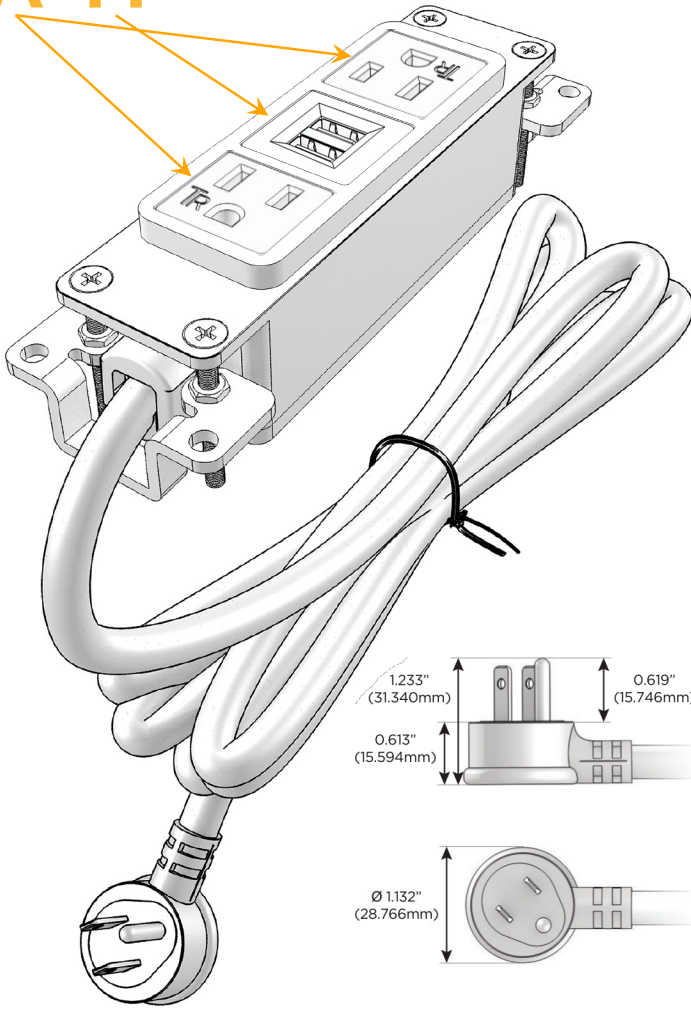

M-POWER-3T

AC POWER & DATA CONNECTIVITY SOLUTION

M-POWER-3TW-AMA-BZ5AB

Specs:

Modules/Ports:

- **A** Tamper Resistant AC Receptacle
- **M** Double USB-A (Fast Charging Ports - 18W)

Distributed by

Mormax Company, Inc.

8 Westchester Plaza

Elmsford, NY 10523

914-699-0101

sales@mormax.com

mormax.com

A M