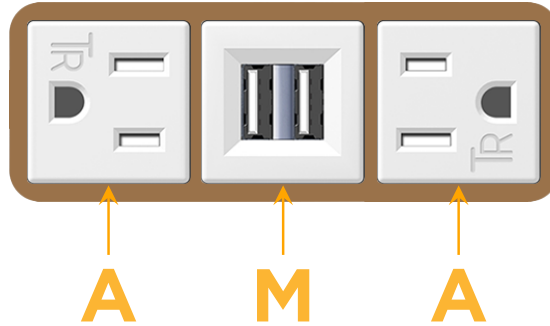

Bezel Finish: **ARCHITECTURAL BRONZE (ABS)**

Custom Finishes Available M-POWER-3TW-AMA-BZ5AB

Features:

Module/Port Options:

- A** Tamper Resistant AC Receptacle
- E** USB-A & USB-C (20W)
- M** Double USB-A (Fast Charging Ports - 18W)
- H** HDMI
- 6** CAT 6
- 12** RJ 12
- X** Switched AC
- Y** 3-Way Switch (Low Voltage)
- V** USB-C (45W High Speed Charging Port)
- S** USB-C (25W High Speed Charging Port)
- R** Switched AC (Rocker Switch)
- D** Dimmer Switch

Plug:

Supplied with Low Profile Flat 45° Angle 120 VAC Plug

Optional Standard Straight 120 VAC Plug

Optional Straight 120 VAC Pass-through Plug

- CLEAN, COMPACT DESIGN
- STREAMLINED
- LOW PROFILE
- SIDE-EXITING CORDS
- PLUG & PLAY
- 6' AC CORD & PLUG (FLAT PLUG STANDARD)
- CUSTOMIZABLE CONFIGURATIONS AND FINISHES
- UL LISTED FOR MOUNTING IN FURNITURE
- 15A

M-POWER-3T

AC POWER & DATA CONNECTIVITY SOLUTION

M-POWER-3TW-AMA-BZ5AB

Specs:

Modules/Ports:

- A** Tamper Resistant AC Receptacle
- M** Double USB-A (Fast Charging Ports - 18W)

Distributed by

Mormax Company, Inc.