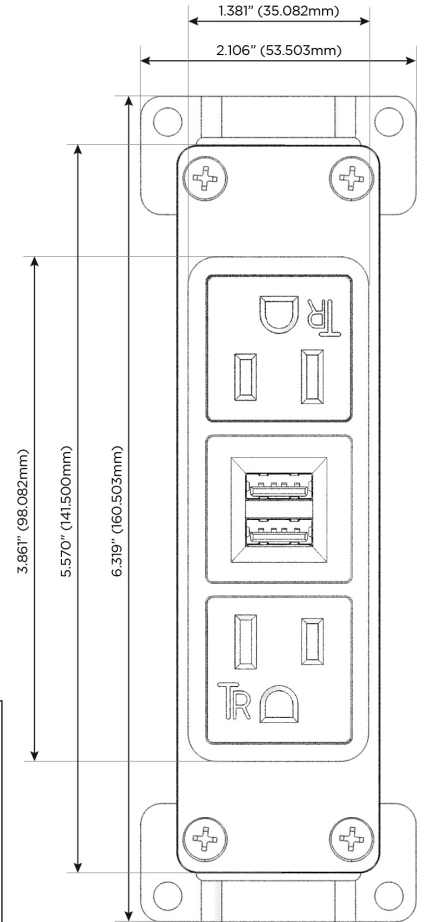

M-POWER-3T

AC POWER & DATA CONNECTIVITY SOLUTION

M-POWER-3TW-AMA-BZ5AB

Specs:

Modules/Ports:

- **A** Tamper Resistant AC Receptacle
- **M** Double USB-A (Fast Charging Ports - 18W)

Distributed by

Mormax Company, Inc.

8 Westchester Plaza

Elmsford, NY 10523

914-699-0101

sales@mormax.com

mormax.com

A M

TOP

SIDE