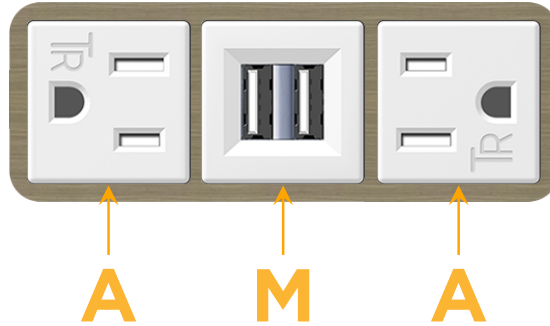

Bezel Finish: **ANTIQUED ARCHITECTURAL BRONZE (ABS)**

Custom Finishes Available M-POWER-3TW-AMA-BZ5AAB

Features:

Module/Port Options:

- A** Tamper Resistant AC Receptacle
- E** USB-A & USB-C (20W)
- M** Double USB-A (Fast Charging Ports - 18W)
- H** HDMI
- 6** CAT 6
- 12** RJ 12
- X** Switched AC
- Y** 3-Way Switch (Low Voltage)
- V** USB-C (45W High Speed Charging Port)
- S** USB-C (25W High Speed Charging Port)
- R** Switched AC (Rocker Switch)
- D** Dimmer Switch

Plug:

Supplied with Low Profile Flat 45° Angle 120 VAC Plug

Optional Standard Straight 120 VAC Plug

Optional Straight 120 VAC Pass-through Plug

- CLEAN, COMPACT DESIGN
- STREAMLINED
- LOW PROFILE
- SIDE-EXITING CORDS
- PLUG & PLAY
- 6' AC CORD & PLUG (FLAT PLUG STANDARD)
- CUSTOMIZABLE CONFIGURATIONS AND FINISHES
- UL LISTED FOR MOUNTING IN FURNITURE
- 15A

M-POWER-3T

AC POWER & DATA CONNECTIVITY SOLUTION

M-POWER-3TW-AMA-BZ5AAB

Specs:

Modules/Ports:

- A** Tamper Resistant AC Receptacle
- M** Double USB-A (Fast Charging Ports - 18W)

Distributed by

Mormax Company, Inc.