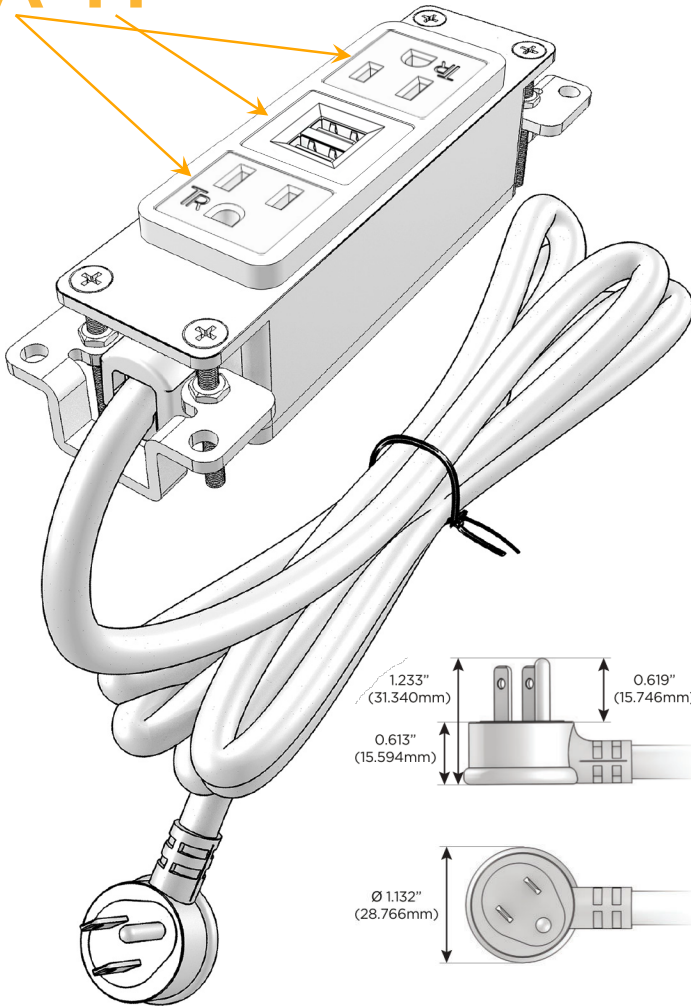

M-POWER-3T

AC POWER & DATA CONNECTIVITY SOLUTION

M-POWER-3TW-AMA-BZ5AAB

Specs:

Modules/Ports:

- **A** Tamper Resistant AC Receptacle
- **M** Double USB-A (Fast Charging Ports - 18W)

Distributed by

Mormax Company, Inc.

8 Westchester Plaza

Elmsford, NY 10523

914-699-0101

sales@mormax.com

mormax.com

A M