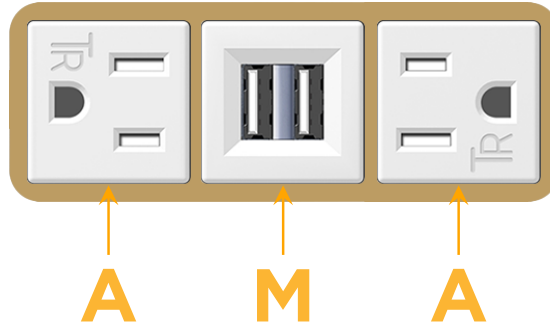

Bezel Finish: **BRASS (ABS)**

Custom Finishes Available M-POWER-3TW-AMA-BRAB

Features:

Module/Port Options:

- A** Tamper Resistant AC Receptacle
- E** USB-A & USB-C (20W)
- M** Double USB-A (Fast Charging Ports - 18W)
- H** HDMI
- 6** CAT 6
- 12** RJ 12
- X** Switched AC
- Y** 3-Way Switch (Low Voltage)
- V** USB-C (45W High Speed Charging Port)
- S** USB-C (25W High Speed Charging Port)
- R** Switched AC (Rocker Switch)
- D** Dimmer Switch

Plug:

Supplied with Low Profile Flat 45° Angle 120 VAC Plug

Optional Standard Straight 120 VAC Plug

Optional Straight 120 VAC Pass-through Plug

- CLEAN, COMPACT DESIGN
- STREAMLINED
- LOW PROFILE
- SIDE-EXITING CORDS
- PLUG & PLAY
- 6' AC CORD & PLUG (FLAT PLUG STANDARD)
- CUSTOMIZABLE CONFIGURATIONS AND FINISHES
- UL LISTED FOR MOUNTING IN FURNITURE
- 15A

M-POWER-3T

AC POWER & DATA CONNECTIVITY SOLUTION

M-POWER-3TW-AMA-BRAB

Specs:

Modules/Ports:

- A** Tamper Resistant AC Receptacle
- M** Double USB-A (Fast Charging Ports - 18W)

Distributed by

Mormax Company, Inc.