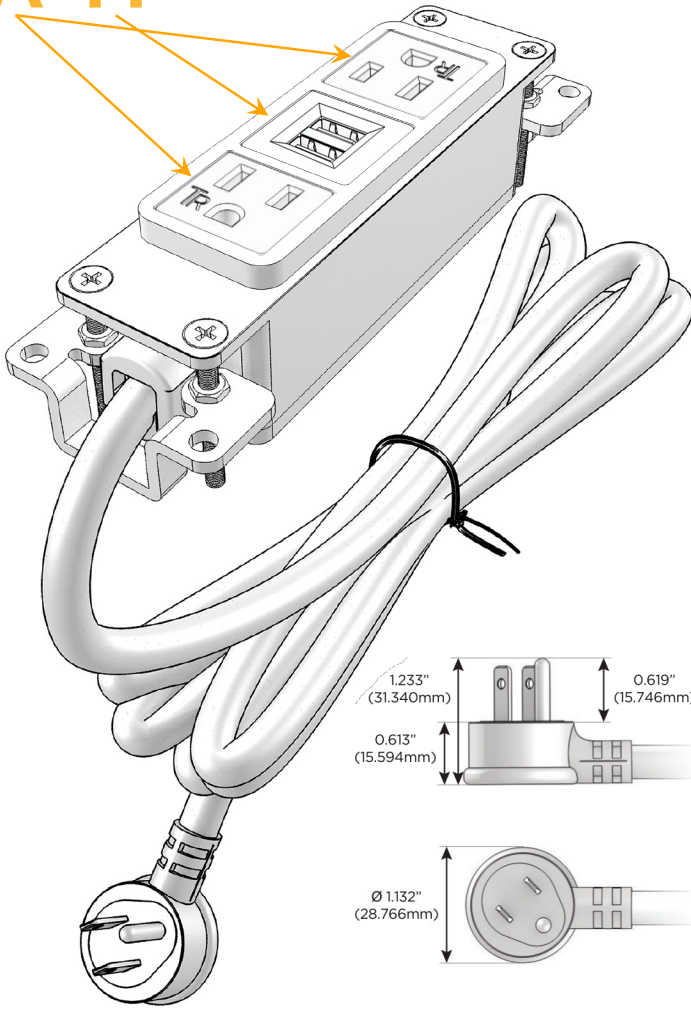

M-POWER-3T

AC POWER & DATA CONNECTIVITY SOLUTION

M-POWER-3TW-AMA-BRAB

Specs:

Modules/Ports:

- **A** Tamper Resistant AC Receptacle
- **M** Double USB-A (Fast Charging Ports - 18W)

Distributed by

Mormax Company, Inc.

8 Westchester Plaza

Elmsford, NY 10523

914-699-0101

sales@mormax.com

mormax.com

A M